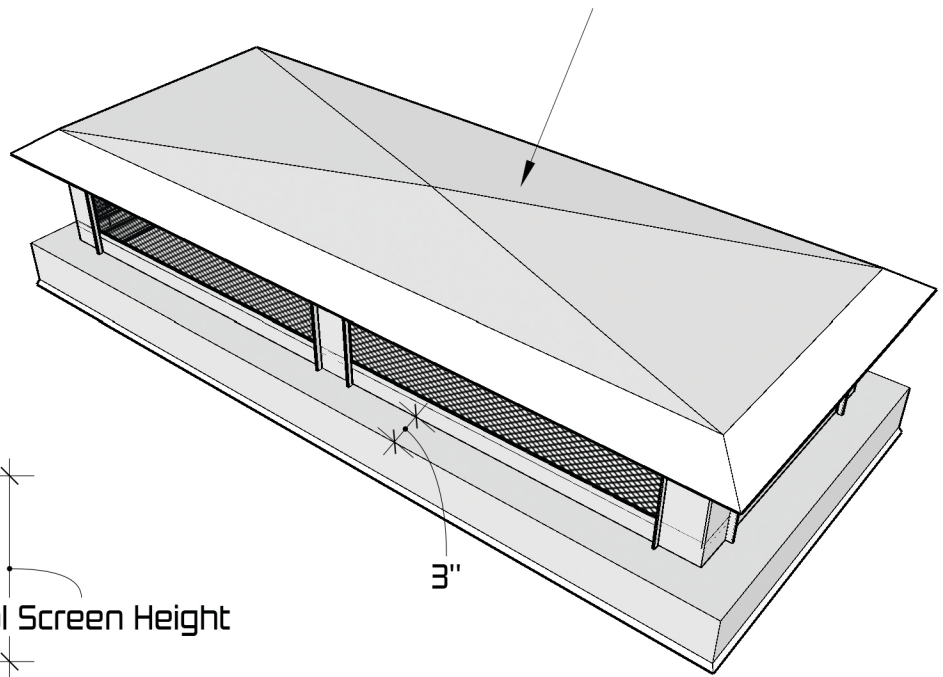

Available Materials

- Copper
- Freedom Gray
- Lead Coated Copper
- Stainless Steel
- Galvalume Plus
- Kynar Aluminum
- Kynar Steel

Cross Break Top

Notes:

- Please Double Check All Measurements before submitting them to us.
- If your Chimney is out of square, submit a sketch or a template for fabrication.
- All Chase Covers and Chimney Caps are custom manufactured and CANNOT BE RETURNED.