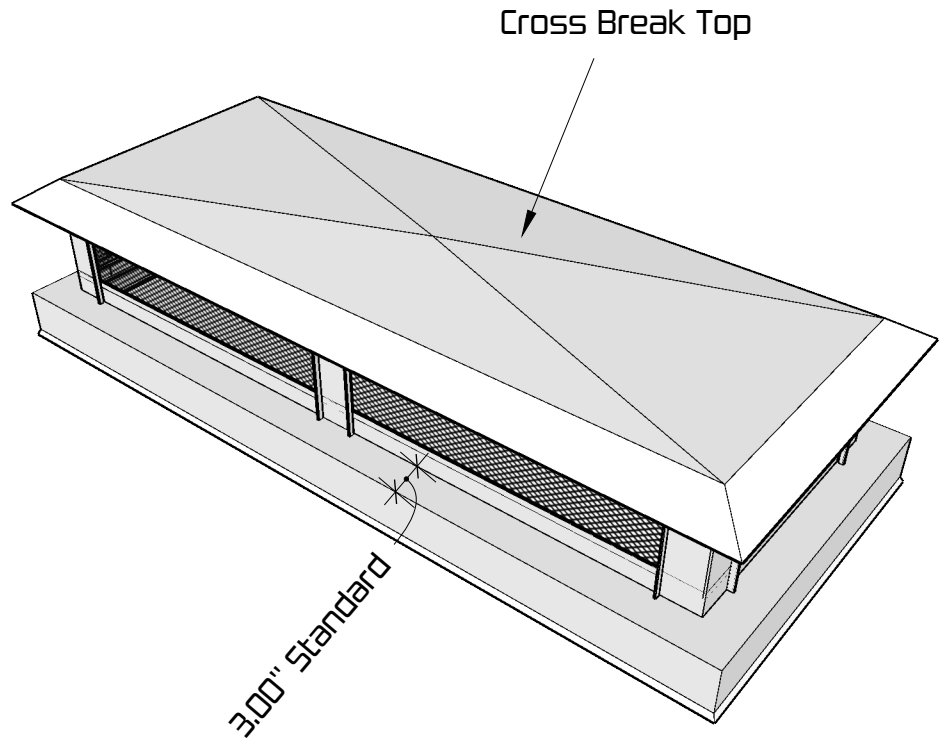

Available Materials

- Copper 16 oz.
- Copper 20 oz.
- LCC 16 oz.
- LCC 20 oz.
- Freedom Gray 16 oz.
- Stainless Steel 24 ga
- Galvalume Plus 24 ga
- Kynar Aluminum 0.032"
- Kynar Steel 24 ga

Notes:

- Please Double Check All Measurements before submitting them to us.
- If your Chimney is out of square, submit a sketch or a template for fabrication.
- All Chase Covers and Chimney Caps are custom manufactured and CANNOT BE RETURNED.