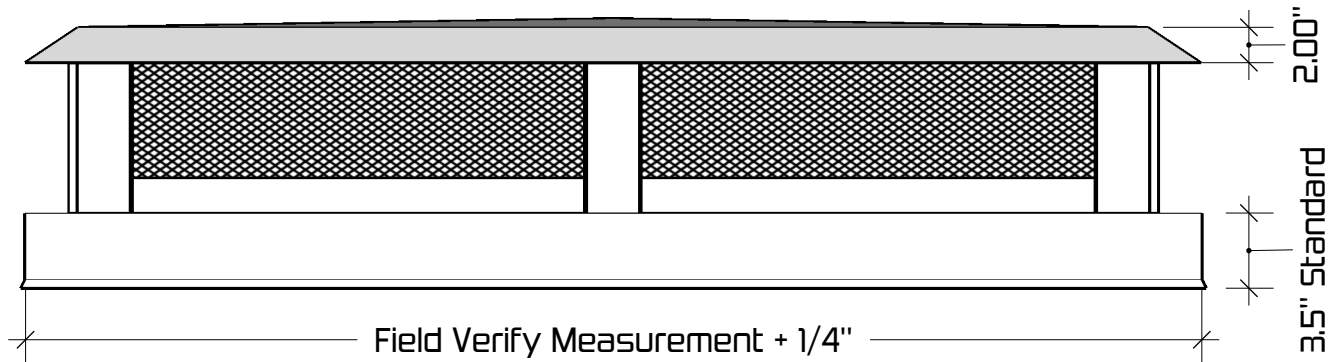

Available Materials

- Copper 16 oz.
- Copper 20 oz.
- LCC 16 oz.
- LCC 20 oz.
- Freedom Gray 16 oz.
- Stainless Steel 24 ga
- Galvalume Plus 24 ga
- Kynar Aluminum 0.032"
- Kynar Steel 24 ga

Notes:

- Please Double Check All Measurements before submitting them to us.
- If your Chimney is out of square, submit a sketch or a template for fabrication.
- All Chase Covers and Chimney Caps are custom manufactured and CANNOT BE RETURNED.