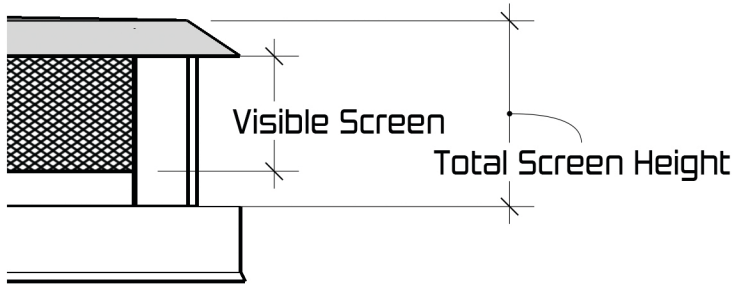

Available Materials

- Copper
- Freedom Gray
- Lead Coated Copper
- Stainless Steel
- Galvalume Plus
- Kynar Aluminum
- Kynar Steel

Cross Break Top

Notes:

- Please Double Check All Measurements before submitting them to us.
- If your Chimney is out of square, submit a sketch or a template for fabrication.
- All Chase Covers and Chimney Caps are custom manufactured and CANNOT BE RETURNED.