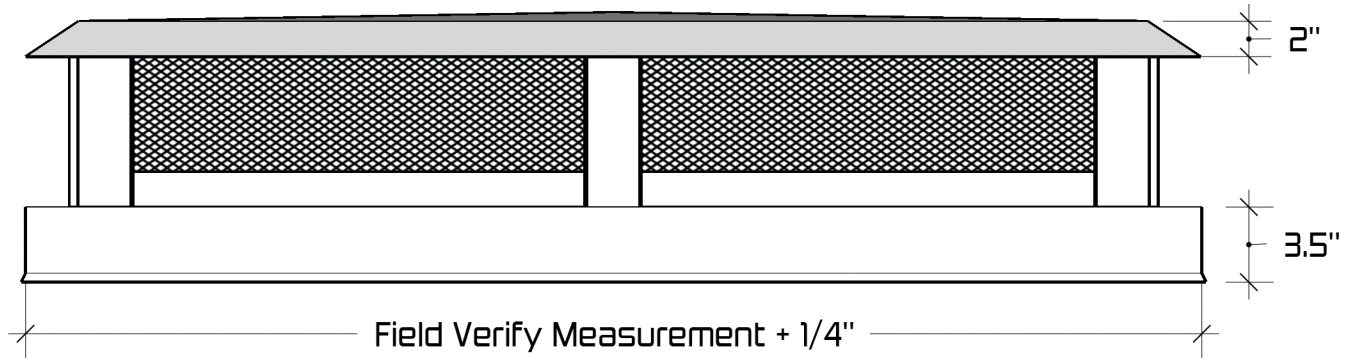

Available Materials

- Copper
- Freedom Gray
- Lead Coated Copper
- Stainless Steel
- Galvalume Plus
- Kynar Aluminum
- Kynar Steel

Cross Break Top

Notes:

- Please Double Check All Measurements before submitting them to us.
- If your Chimney is out of square, submit a sketch or a template for fabrication.
- All Chase Covers and Chimney Caps are custom manufactured and CANNOT BE RETURNED.