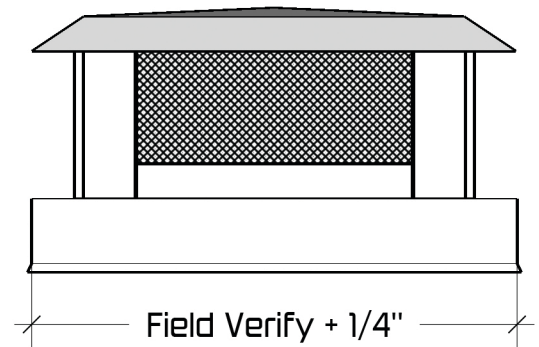

Available Materials

- Copper
- Freedom Gray
- Lead Coated Copper
- Stainless Steel
- Galvalume Plus
- Kynar Aluminum
- Kynar Steel

Cross Break Top

Notes:

- Please Double Check All Measurements before submitting them to us.
- If your Chimney is out of square, submit a sketch or a template for fabrication.
- All Chase Covers and Chimney Caps are custom manufactured and CANNOT BE RETURNED.