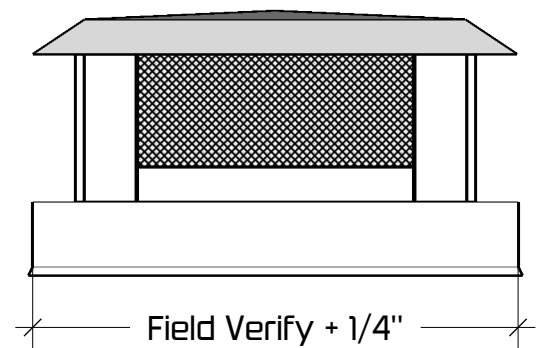

Available Materials

- Copper 16 oz.
- Copper 20 oz.
- LCC 16 oz.
- LCC 20 oz.
- Freedom Gray 16 oz.
- Stainless Steel 24 ga
- Galvalume Plus 24 ga
- Kynar Aluminum 0.032"
- Kynar Steel 24 ga

Notes:

- Please Double Check All Measurements before submitting them to us.
- If your Chimney is out of square, submit a sketch or a template for fabrication.
- All Chase Covers and Chimney Caps are custom manufactured and CANNOT BE RETURNED.