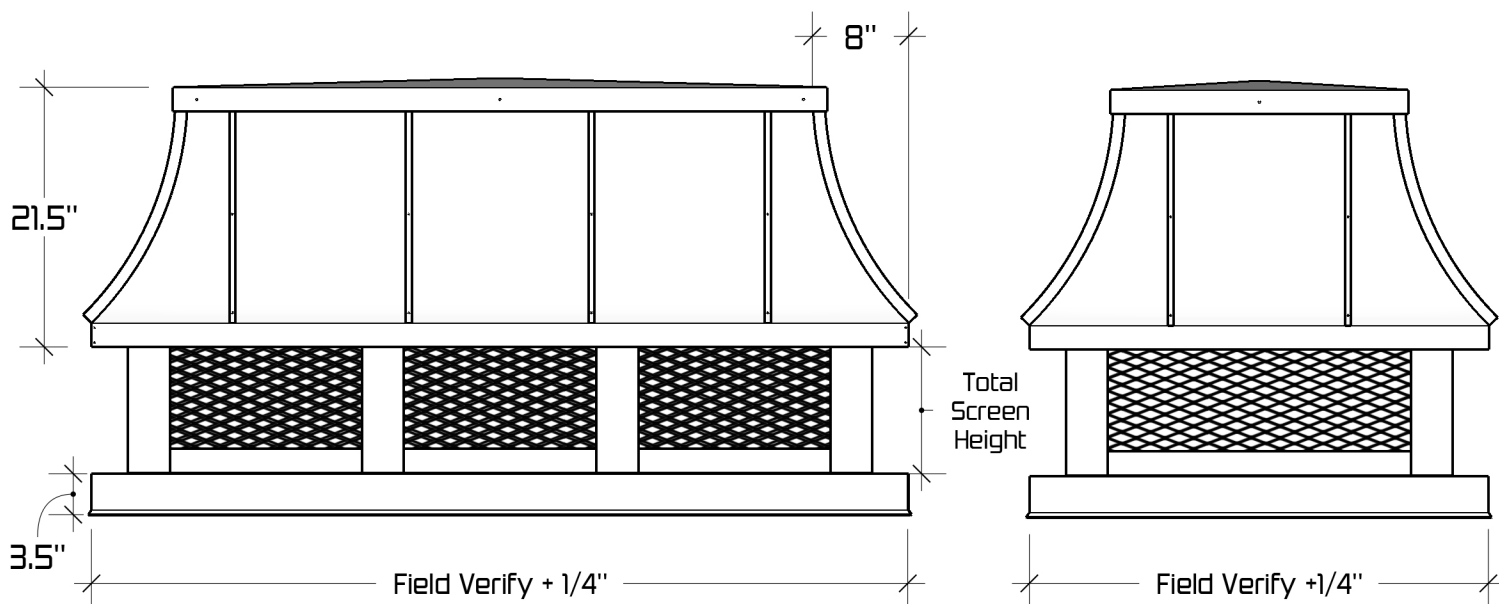

Removable Roof Top For Future Maintenance or Cleaning

Decorative seams riveted to solid panel

Also available as top mount

5"

Expanded metal screen

Notes:

- Please double check all measurements before submitting them to us.
- If your Chimney is out of square, submit a sketch or a template for fabrication.
- All chase covers and chimney caps are custom manufactured and CANNOT BE RETURNED.