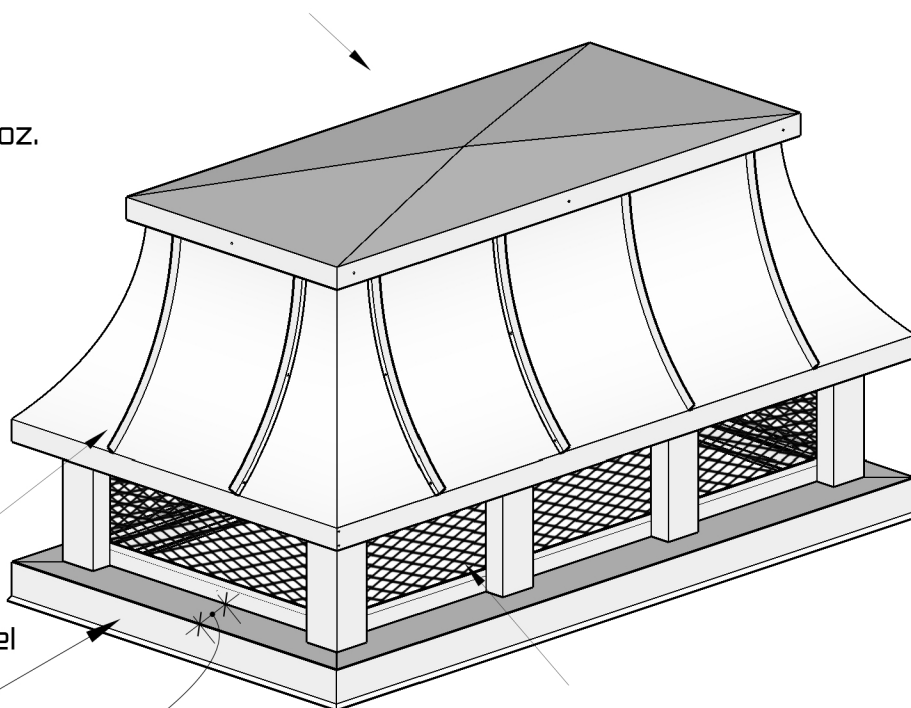

Available Materials

- Copper 16 oz., 20 oz. & 32 oz.
- Lead Coated Copper 16 oz. & 20 oz.
- Freedom Gray® 16 oz. & 20 oz.
- Stainless Steel 24 ga
- Galvalume Plus 24 ga
- Kynar™ Aluminum 0.032"
- Kynar™ Steel 24 ga

Removable Roof Top For Future Maintenance or Cleaning

Decorative seams riveted to solid panel

Also available as top mount

5"

Expanded metal screen

Notes:

- Please double check all measurements before submitting them to us.
- If your Chimney is out of square, submit a sketch or a template for fabrication.
- All chase covers and chimney caps are custom manufactured and CANNOT BE RETURNED.