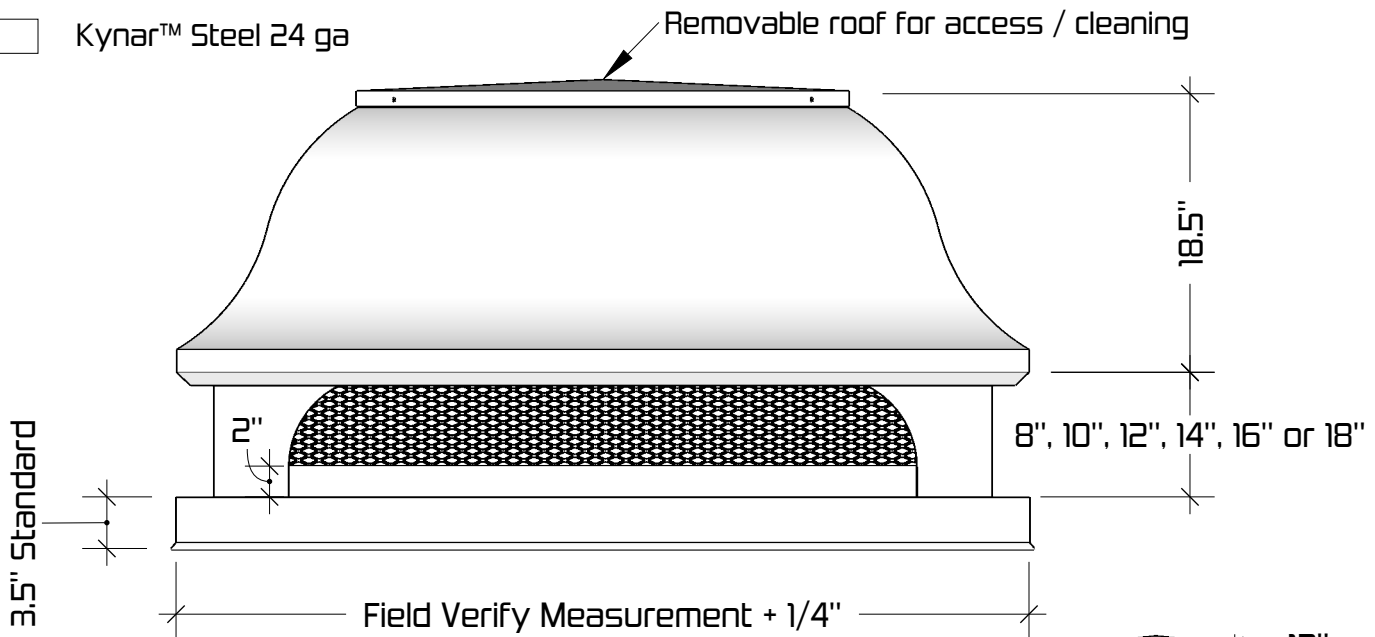

**Notes:**

- Please Double Check All Measurements before submitting them to us.
- If your Chimney is out of square, submit a sketch or a template for fabrication.
- All Chase Covers and Chimney Caps are custom manufactured and CANNOT BE RETURNED.
- The minimum length or width for this model is 30".