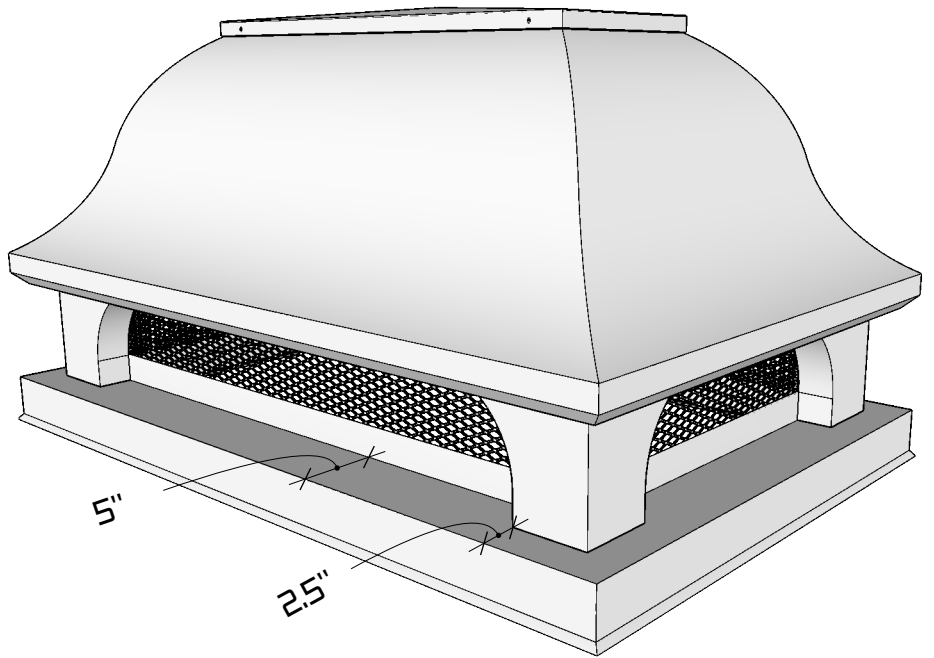

**Notes:**

- Please Double Check All Measurements before submitting them to us.
- If your Chimney is out of square, submit a sketch or a template for fabrication.
- All Chase Covers and Chimney Caps are custom manufactured and CANNOT BE RETURNED.
- The minimum length or width for this model is 30".