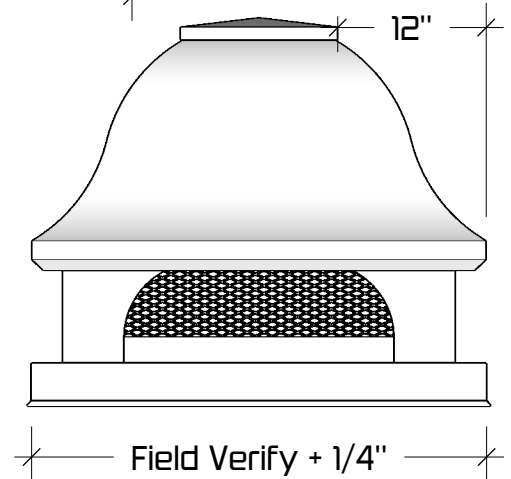

## Available Materials

- Copper 16 oz.
- Copper 20 oz.
- Lead Coated Copper 16 oz.
- Lead Coated Copper 20 oz.
- Freedom Gray® 16 oz.
- Freedom Gray® 20 oz.
- Stainless Steel 24 ga
- Galvalume Plus 24 ga
- Kynar™ Aluminum 0.032"
- Kynar™ Steel 24 ga

**Notes:**

- Please Double Check All Measurements before submitting them to us.
- If your Chimney is out of square, submit a sketch or a template for fabrication.
- All Chase Covers and Chimney Caps are custom manufactured and CANNOT BE RETURNED.
- The minimum length or width for this model is 30".