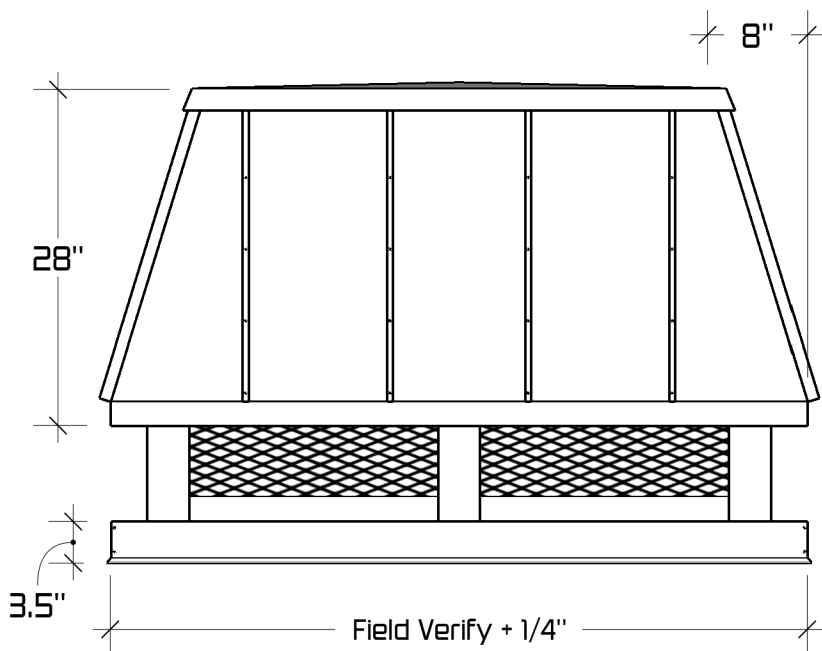

Removable Roof Top For Future Maintenance or Cleaning

Decorative seams riveted to solid panel

Also available as top mount

5"

Expanded metal screen

Total  
Screen  
Height