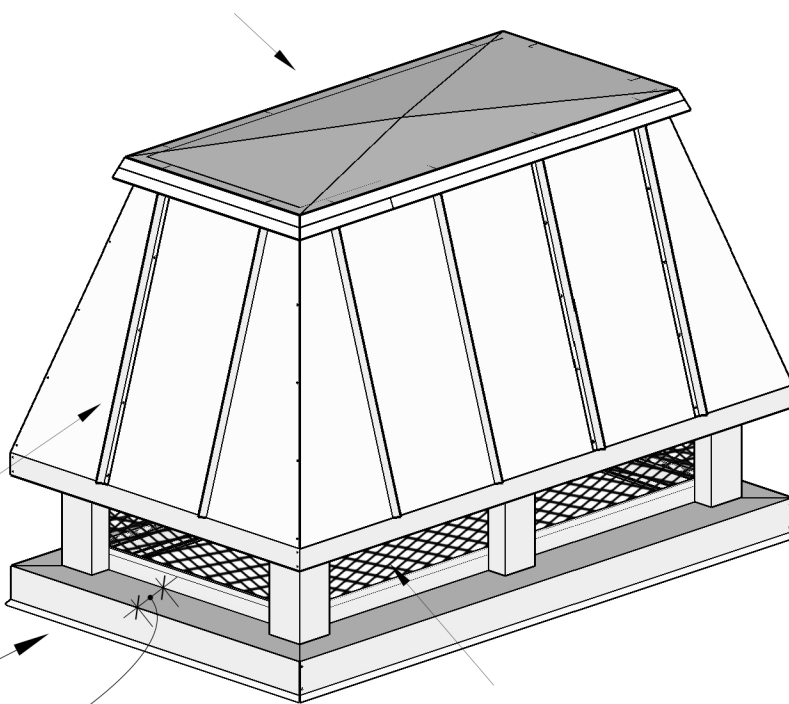

## Available Materials

- Copper 16 oz., 20 oz. & 32 oz.
- Lead Coated Copper 16 oz. & 20 oz.
- Freedom Gray® 16 oz. & 20 oz.
- Stainless Steel 24 ga
- Galvalume Plus 24 ga
- Kynar™ Aluminum 0.032"
- Kynar™ Steel 24 ga

Removable Roof Top For Future Maintenance or Cleaning

Decorative seams riveted to solid panel

Also available as top mount

5"

Expanded metal screen

Total  
Screen  
Height