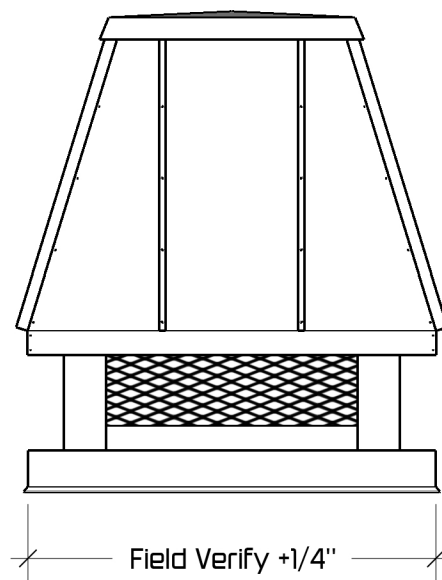

Removable Roof Top For Future Maintenance or Cleaning

Decorative seams riveted to solid panel

Also available as top mount

5"

Expanded metal screen

Total  
Screen  
Height