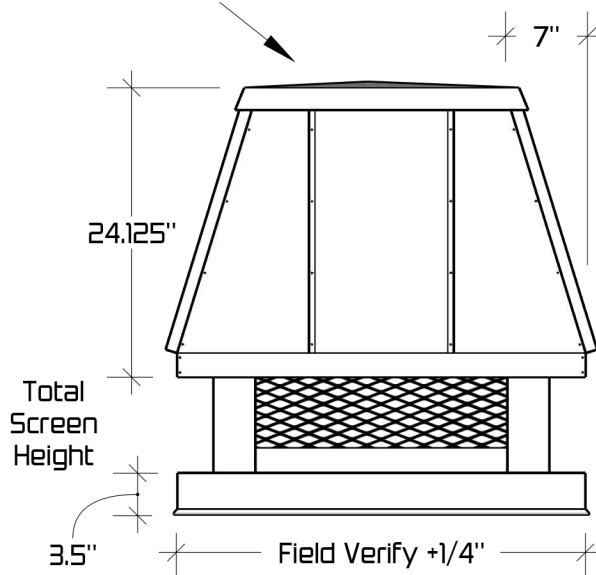

Removable Roof Top For Future Maintenance or Cleaning

Also available as top mount

5"

Expanded metal screen

1" decorative standing seams

Also available as a shroud (no roof)

Notes:

- Please double check all measurements before submitting them to us.
- If your Chimney is out of square, submit a sketch or a template for fabrication.
- All chase covers and chimney caps are custom manufactured and CANNOT BE RETURNED.