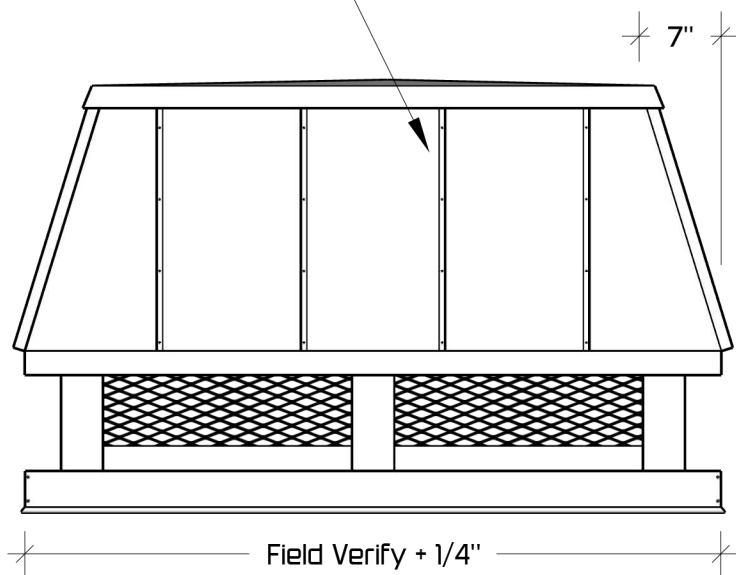

Removable Roof Top For Future Maintenance or Cleaning

Also available as top mount

5"

Expanded metal screen

1" decorative standing seams

Also available as a shroud (no roof)

Notes:

- Please double check all measurements before submitting them to us.
- If your Chimney is out of square, submit a sketch or a template for fabrication.
- All chase covers and chimney caps are custom manufactured and CANNOT BE RETURNED.