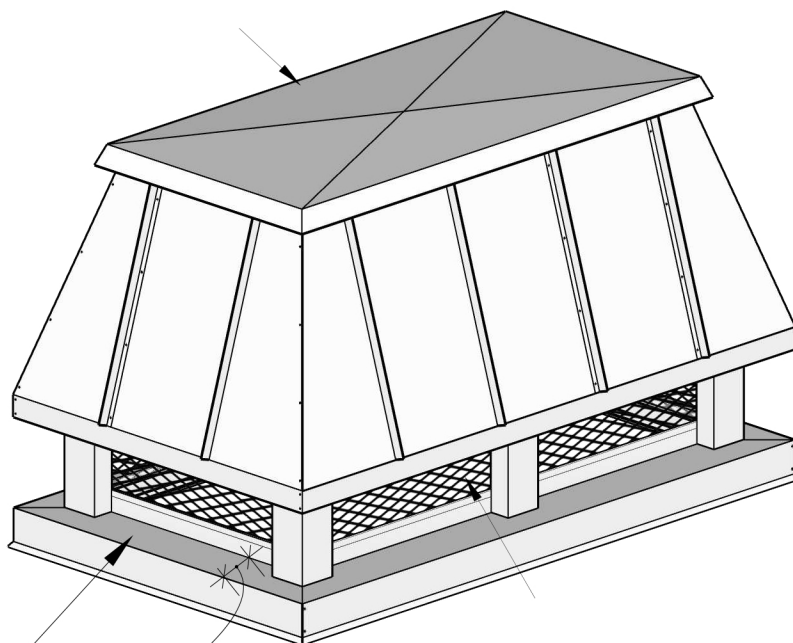

Available Materials

- Copper 16 oz., 20 oz. & 32 oz.
- Lead Coated Copper 16 oz. & 20 oz.
- Freedom Gray® 16 oz. & 20 oz.
- Stainless Steel 24 ga
- Galvalume Plus 24 ga
- Kynar™ Aluminum 0.032"
- Kynar™ Steel 24 ga

Removable Roof Top For Future Maintenance or Cleaning

Also available as top mount

5"

Expanded metal screen

1" decorative standing seams

Also available as a shroud (no roof)

Notes:

- Please double check all measurements before submitting them to us.
- If your Chimney is out of square, submit a sketch or a template for fabrication.
- All chase covers and chimney caps are custom manufactured and CANNOT BE RETURNED.