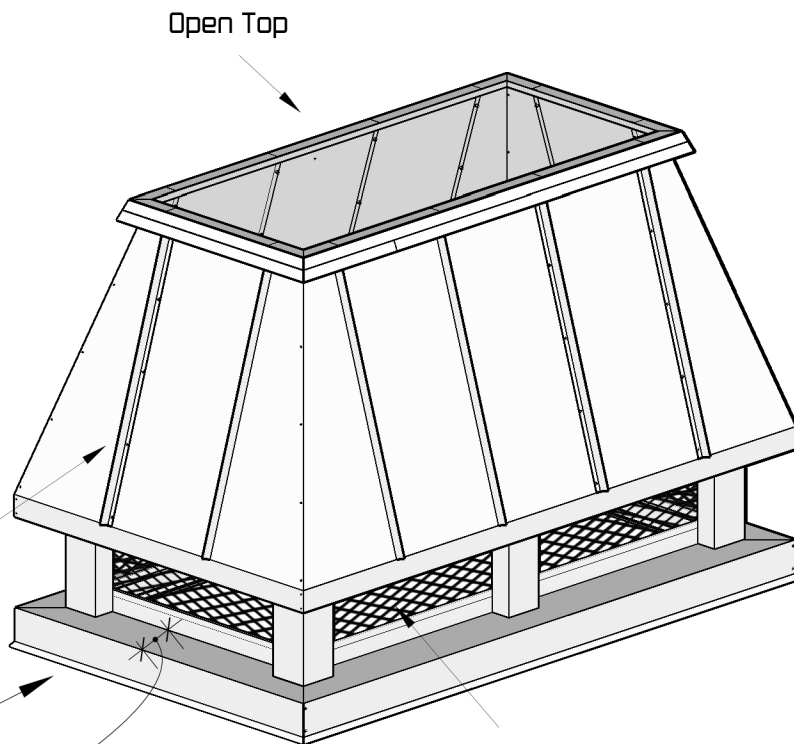

Decorative seams riveted to solid panel

Also available as top mount

5"

Expanded metal screen