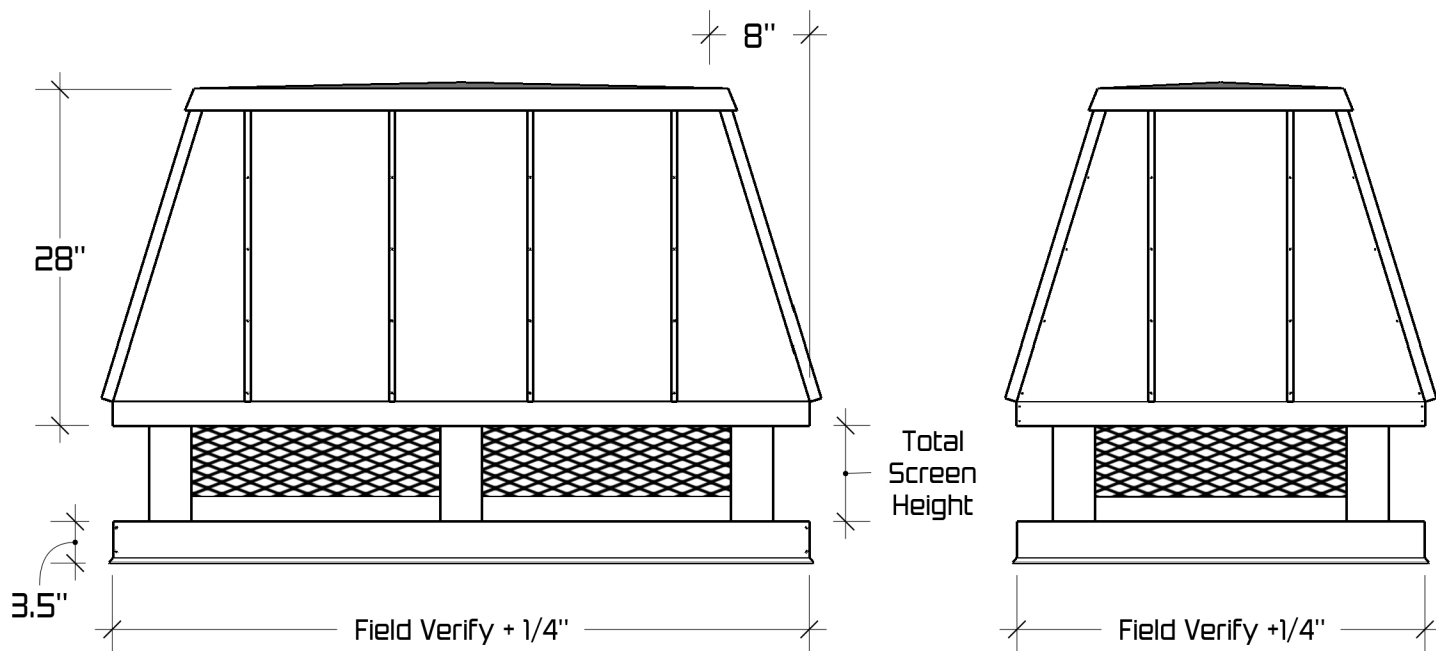

Decorative seams riveted to solid panel

Also available as top mount

5"

Expanded metal screen