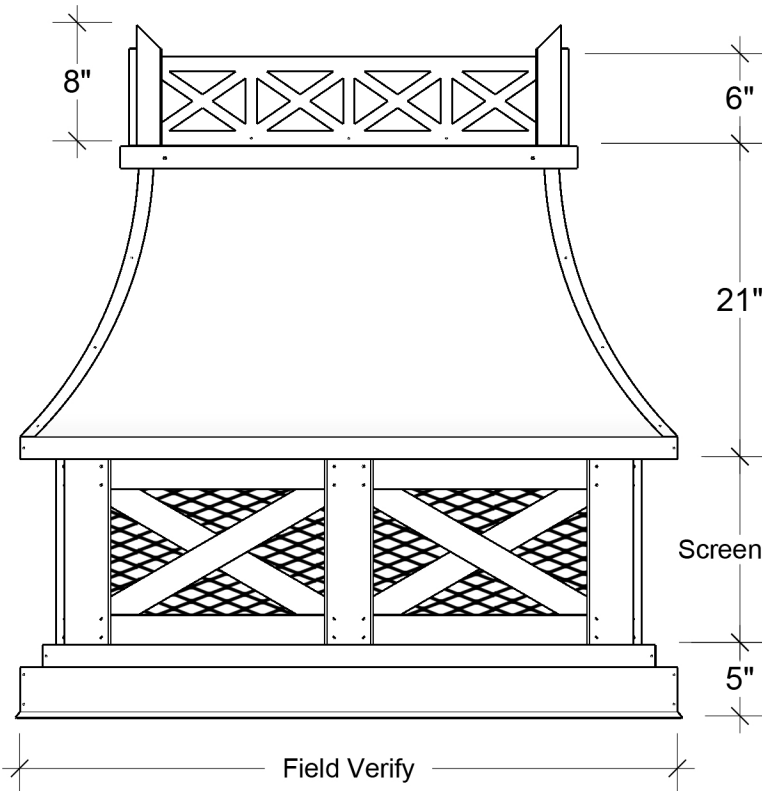

Crown Chimney Cap

Notes:

- Please Double Check All Measurements before submitting them to us.
- If your Chimney is severely out of square please submit a template.
- All Chase Covers and Chimney Caps are custom made to order items and **CANNOT BE RETURNED**

Decorative X included between verticals. Verticals are added every ~20".

1.5" x 1.5" x 1.5"

Available as top or side mounted

Expanded Metal Screen

Decorative crown

Removable Roof for access/cleaning

Screen Height