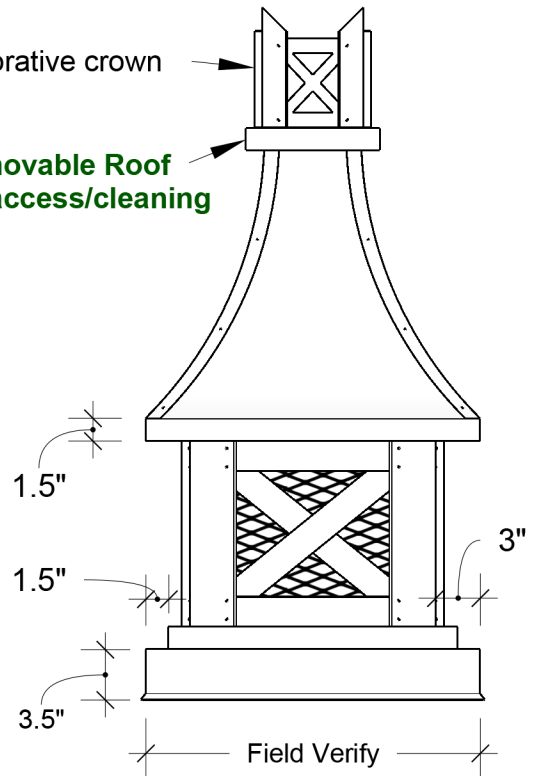

Decorative X included between verticals. Verticals are added every ~20".

1.5" x 1.5" x 1.5"

Available as top or side mounted

Expanded Metal Screen

Decorative crown

Removable Roof for access/cleaning

Screen Height