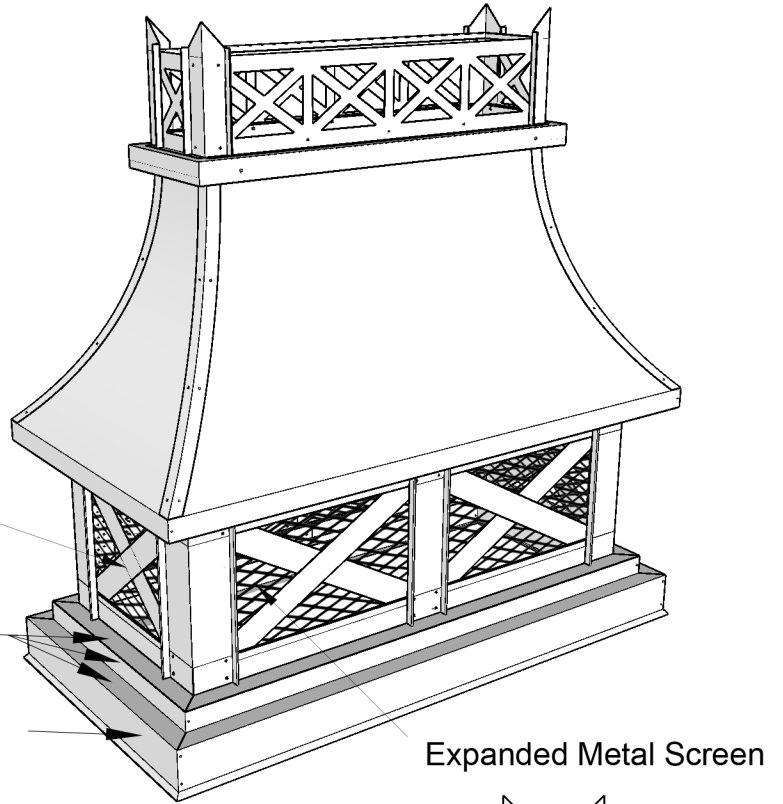

Crown Chimney Cap

Notes:

- Please Double Check All Measurements before submitting them to us.
- If your Chimney is severely out of square please submit a template.
- All Chase Covers and Chimney Caps are custom made to order items and **CANNOT BE RETURNED**

Decorative X included between verticals. Verticals are added every ~20".

1.5" x 1.5" x 1.5"

Available as top or side mounted

Expanded Metal Screen

Decorative crown

Removable Roof for access/cleaning

Screen Height

Length: _____ Width: _____ Screen Height: _____

Available Materials: Copper, Lead Coated Copper, Freedom Gray, Zinc, Kynar Coated Aluminum and Steel, Galvalume and Stainless Steel.
 Custom manufactured to order. Other materials may be available as a special order items.