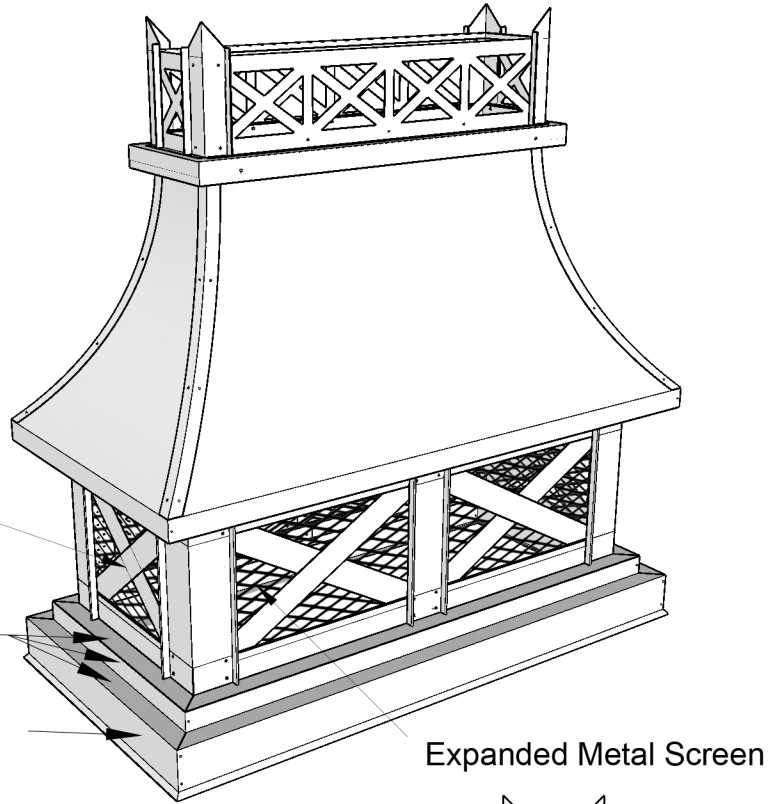

Crown Chimney Shroud

This version is open at the top

Notes:

- Please Double Check All Measurements before submitting them to us.
- If your Chimney is severely out of square please submit a template.
- All Chase Covers and Chimney Caps are custom made to order items and **CANNOT BE RETURNED**

Decorative X included between verticals. Verticals are added every ~20".

1.5" x 1.5" x 1.5"

Available as top or side mounted

Expanded Metal Screen

Decorative crown

Length: _____ Width: _____ Screen Height: _____