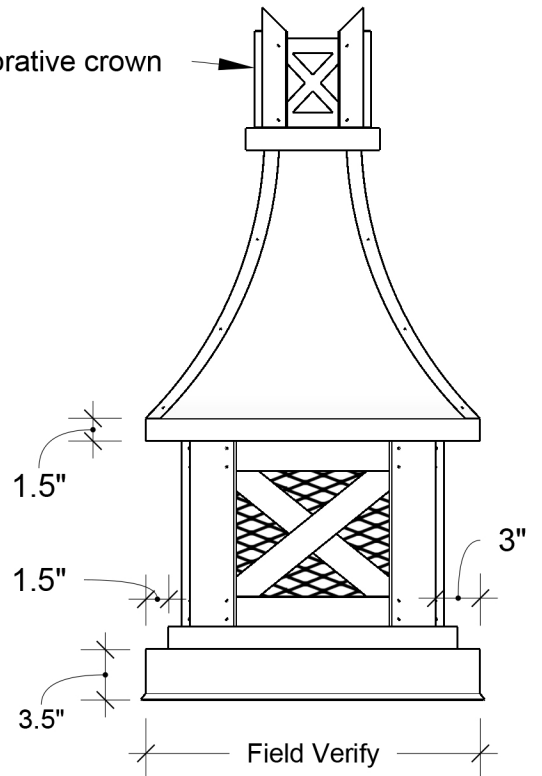

Decorative X included between verticals. Verticals are added every ~20".

1.5" x 1.5" x 1.5"

Available as top or side mounted

Expanded Metal Screen

Decorative crown

Length: _____ Width: _____ Screen Height: _____