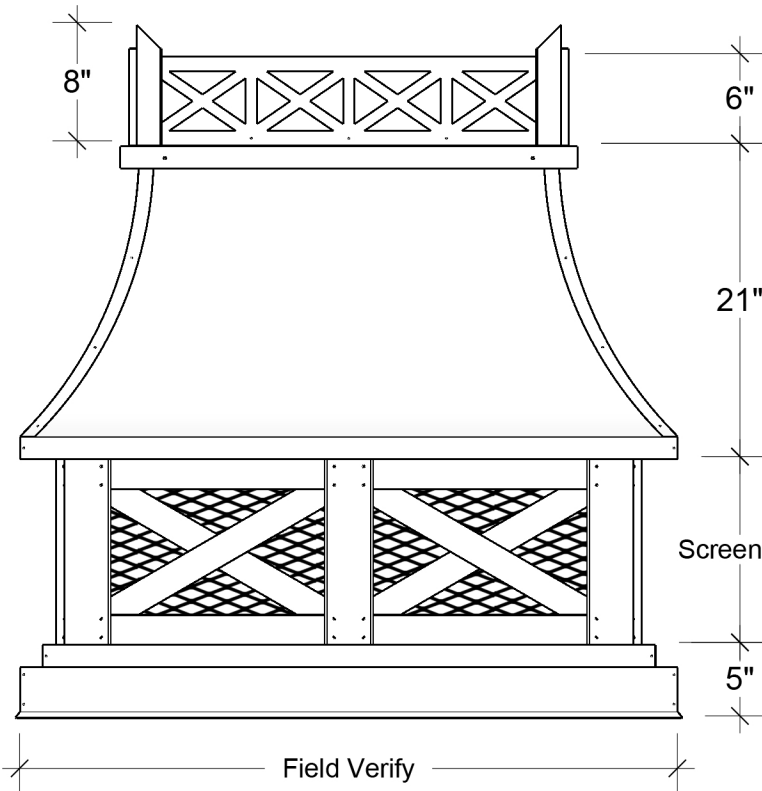

Crown Chimney Shroud

This version is open at the top

Notes:

- Please Double Check All Measurements before submitting them to us.
- If your Chimney is severely out of square please submit a template.
- All Chase Covers and Chimney Caps are custom made to order items and **CANNOT BE RETURNED**

Decorative X included between verticals. Verticals are added every ~20".

1.5" x 1.5" x 1.5"

Available as top or side mounted

Expanded Metal Screen

Decorative crown

Length: _____ Width: _____ Screen Height: _____