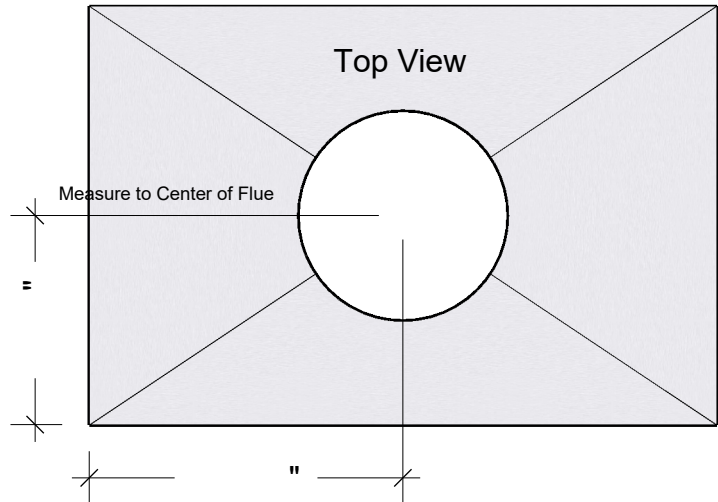

Optional Collar

3.50" Standard

Notes:

- Please Double Check All Measurements before submitting them to us.
- Please Add 1/4" to the longest measurement from each side of your chimney. If your Chimney is severely out of square more than 1" Submit Measurements for all sides.
- All Chase Covers and Chimney Caps are custom ordered items and **CANNOT BE RETURNED**