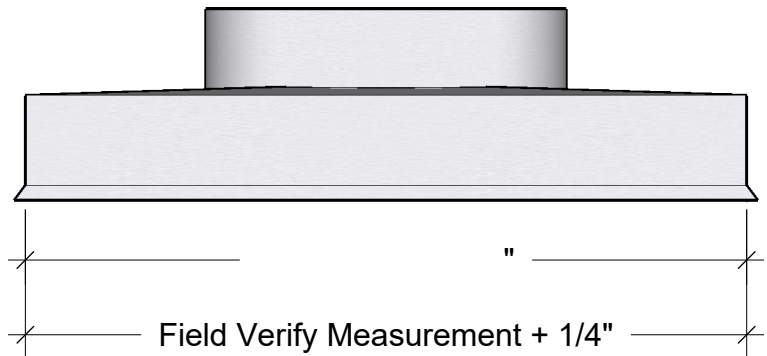

Available Materials

- Copper 16oz
- Copper 20oz
- LCC 16oz
- LCC 20oz
- Freedom Gray 16oz
- Stainless Steel 26ga
- Stainless Steel 24ga
- Galvalume Plus 24ga
- Kynar Aluminum .032
- Kynar Steel 24ga

Kynar Color _____

Optional Collar

3.50" Standard

Notes:

- Please Double Check All Measurements before submitting them to us.
- Please Add 1/4" to the longest measurement from each side of your chimney. If your Chimney is severely out of square more than 1" Submit Measurements for all sides.
- All Chase Covers and Chimney Caps are custom ordered items and **CANNOT BE RETURNED**