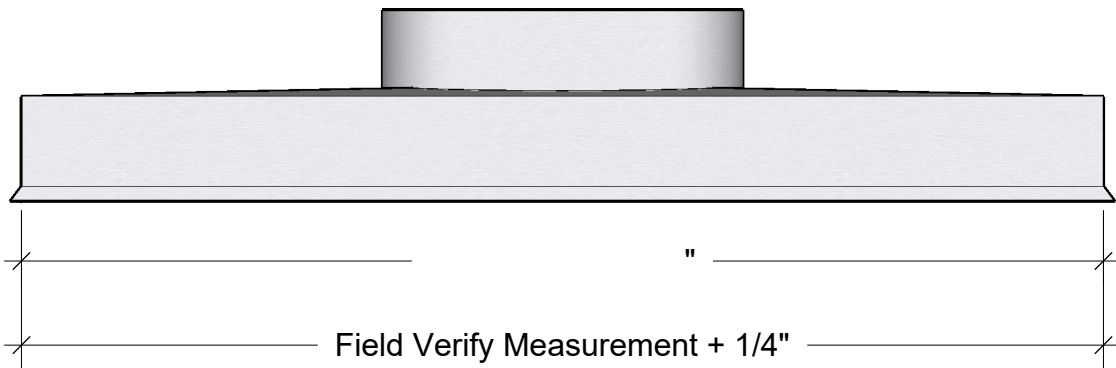

Available Materials

- Copper 16oz
- Copper 20oz
- LCC 16oz
- LCC 20oz
- Freedom Gray 16oz
- Stainless Steel 26ga
- Stainless Steel 24ga
- Galvalume Plus 24ga
- Kynar Aluminum .032
- Kynar Steel 24ga

Kynar Color _____

Optional Collar

3.50" Standard

Notes:

- Please Double Check All Measurements before submitting them to us.
- Please Add 1/4" to the longest measurement from each side of your chimney. If your Chimney is severely out of square more than 1" Submit Measurements for all sides.
- All Chase Covers and Chimney Caps are custom ordered items and **CANNOT BE RETURNED**