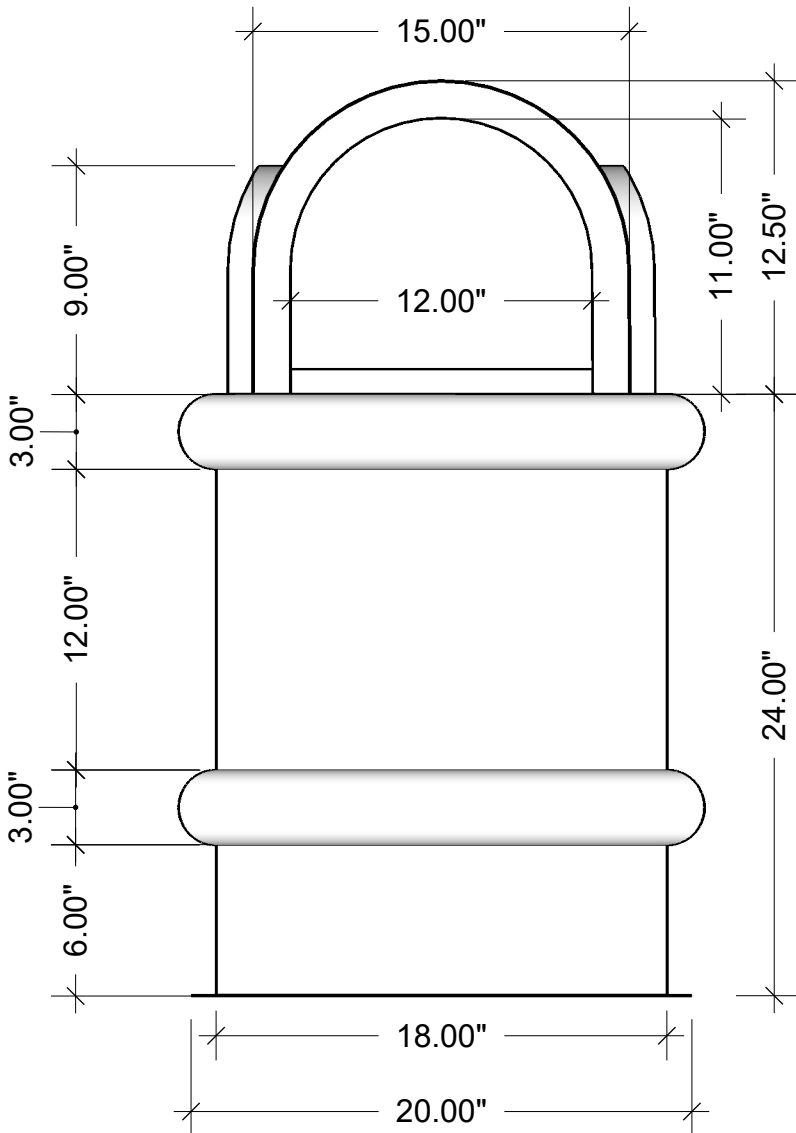

Available Materials

- Copper 16 oz. & 20 oz.
- LCC 16 oz. & 20 oz.
- Freedom Gray 16 oz. & 20oz.
- Stainless Steel 24 ga. 304 2B
- Stainless steel is available in all of our standard powder coated colors. Custom colors may also be available as a special order.