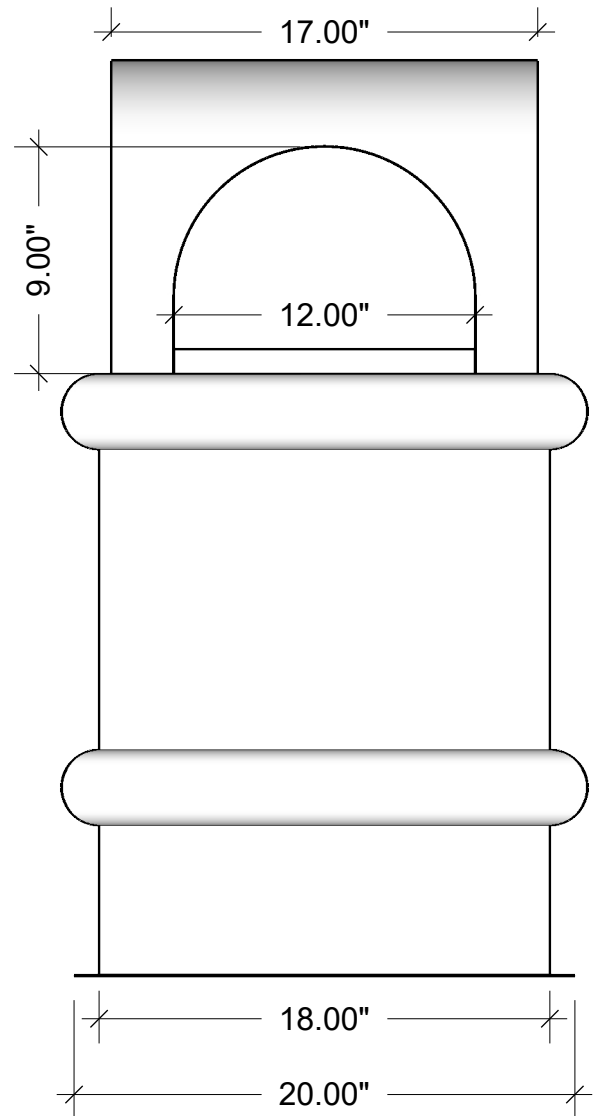

Available Materials

- Copper 16 oz. & 20 oz.
- LCC 16 oz. & 20 oz.
- Freedom Gray 16 oz. & 20oz.
- Stainless Steel 24 ga. 304 2B
- Stainless steel is available in all of our standard powder coated colors. Custom colors may also be available as a special order.