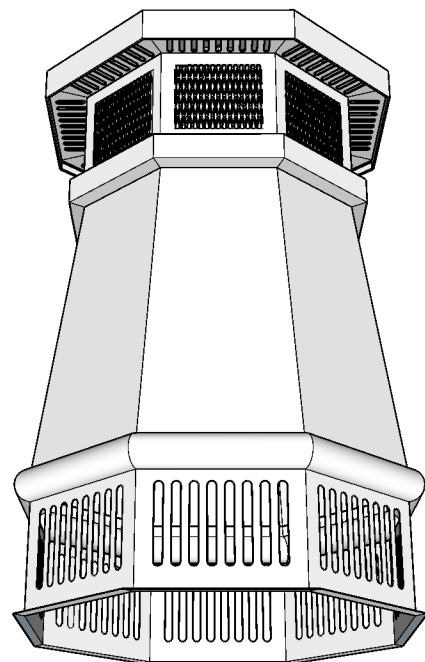

### Available Materials

- Copper
- Lead Coated Copper
- Freedom Gray
- 24 Gauge Stainless Steel

1310 E. Cornwallis Rd.  
 Durham, NC - 27713  
 (919) 544-8887 - Fax: 544-8898  
 info@kmsheetmetal.com - www.kmsheetmetal.com

## Lighthouse Chimney Pot

#CC301

REVISIONS	
MM/DD/YY	REMARKS
1	...ORIGINAL DRAFT OF DRAWING
2	...
3	...
4	...
5	...