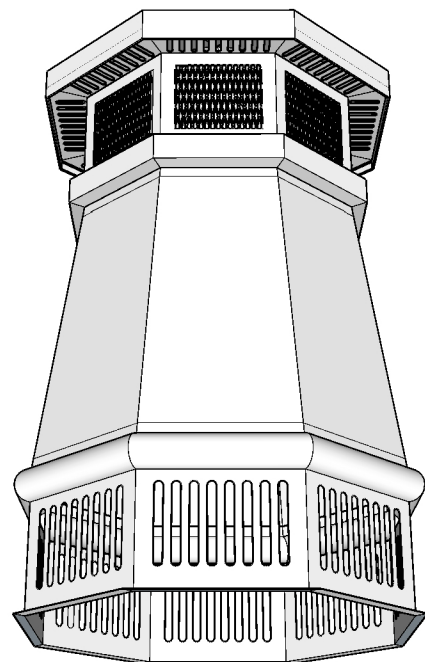

### Available Materials

- Copper
- Lead Coated Copper
- Freedom Gray
- 24 Gauge Stainless Steel

REVISIONS	
MM/DD/YY	REMARKS
1	...ORIGINAL DRAFT OF DRAWING
2	...
3	...
4	...
5	...