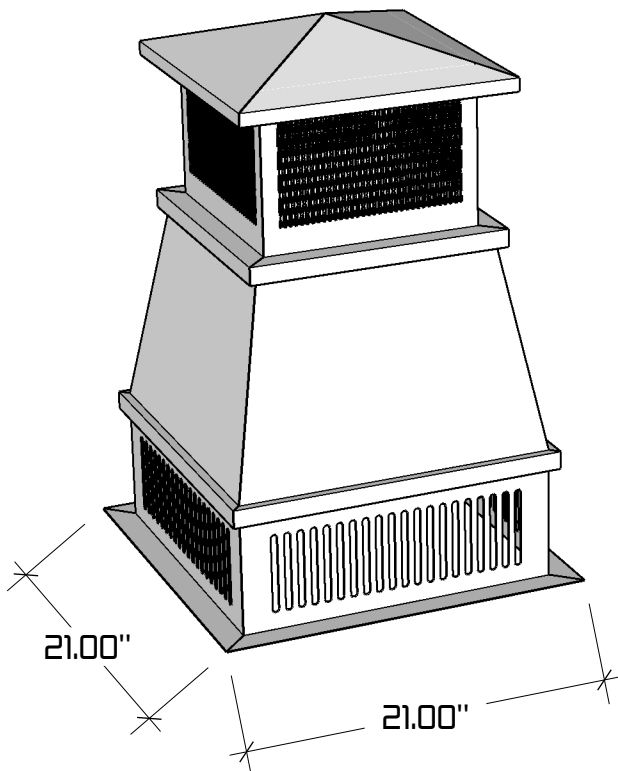

### Available Materials

- Copper
- Lead Coated Copper
- Freedom Gray
- 24 Gauge Stainless Steel
- 24 Gauge Stainless Steel Powder Coated (Colored)

1310 E. Cornwallis Rd.  
Durham, NC - 27713  
(919) 544-8887 - Fax: 544-8898  
info@kmsheetmetal.com - www.kmsheetmetal.com

Kinight Chimney Pot

Regular - #CC303R

| REVISIONS |                              |
|-----------|------------------------------|
| MM/DD/YY  | REMARKS                      |
| 1         | ...ORIGINAL DRAFT OF DRAWING |
| 2         | ...                          |
| 3         | ...                          |
| 4         | ...                          |
| 5         | ...                          |