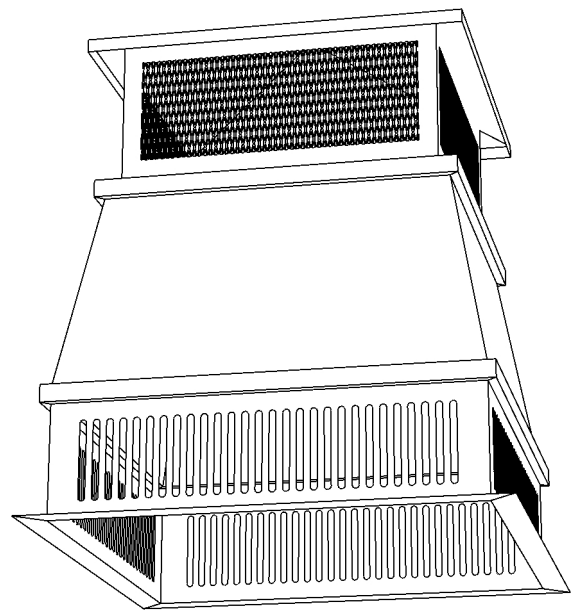

### Available Materials

Copper

Lead Coated Copper

Freedom Gray

24 Gauge Stainless Steel

24 Gauge Stainless Steel  
Powder Coated (Colored)

REVISIONS	
MM/DD/YY	REMARKS
1	...ORIGINAL DRAFT OF DRAWING
2	...
3	...
4	...
5	...