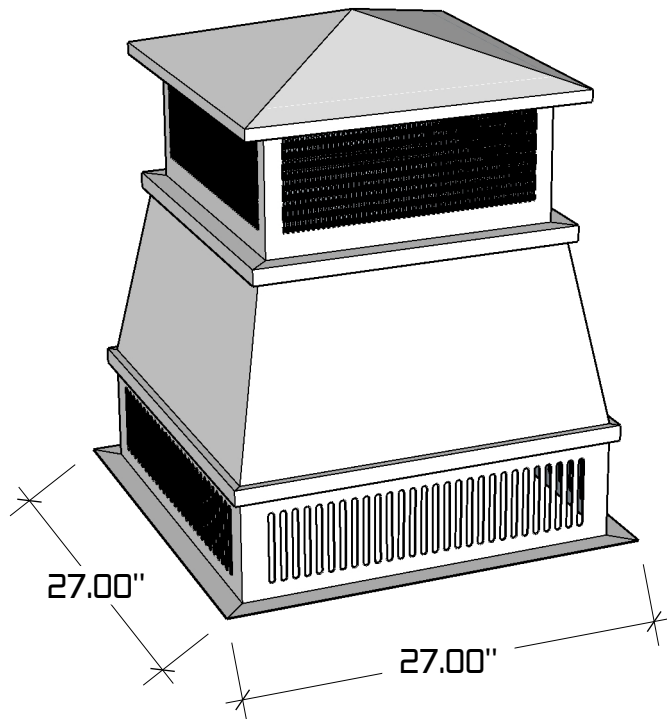

### Available Materials

Copper

Lead Coated Copper

Freedom Gray

24 Gauge Stainless Steel

24 Gauge Stainless Steel  
Powder Coated (Colored)

REVISIONS	
MM/DD/YY	REMARKS
1	...ORIGINAL DRAFT OF DRAWING
2	...
3	...
4	...
5	...