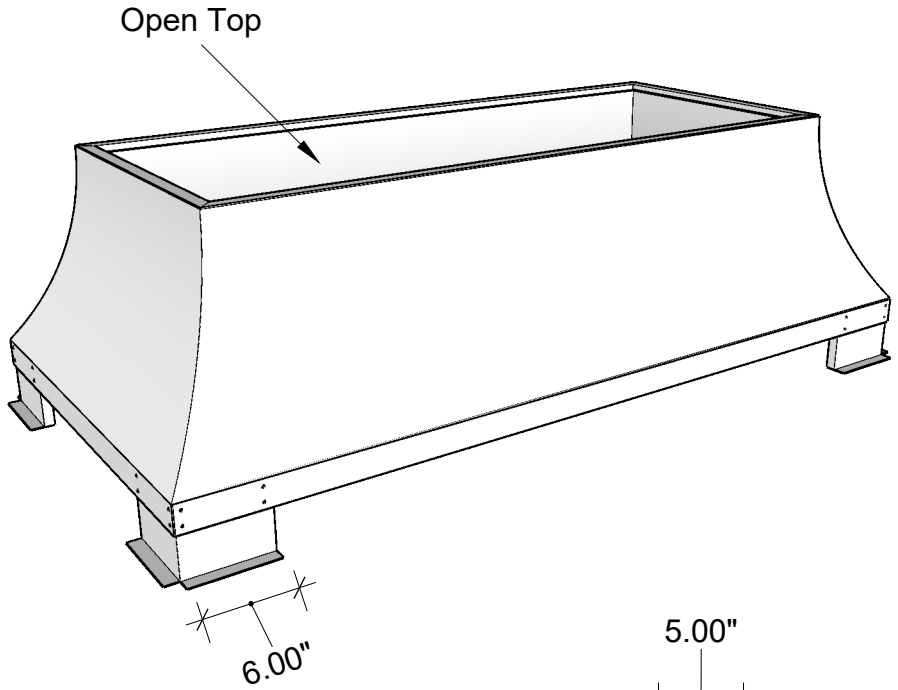

Available Materials

- Copper 16oz
- Copper 20oz
- LCC 16oz
- LCC 20oz
- Freedom Gray 16oz
- Stainless Steel 24ga
- Galvalume Plus 24ga
- Kynar Aluminum .032
- Kynar Steel 24ga

Kynar Color _____

Notes:

- Please Double Check All Measurements before submitting them to us.
- Please Add 1/4" to the longest measurement from each side of your chimney. If your Chimney is severely out of square more than 1" Submit Measurements for all sides.
- All Chase Covers and Chimney Caps are custom ordered items and **CANNOT BE RETURNED**