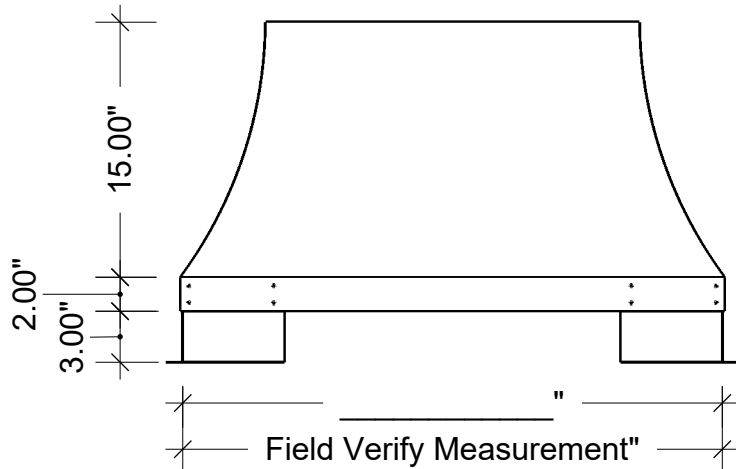

Available Materials

- Copper 16oz
- Copper 20oz
- LCC 16oz
- LCC 20oz
- Freedom Gray 16oz
- Stainless Steel 24ga
- Galvalume Plus 24ga
- Kynar Aluminum .032
- Kynar Steel 24ga

Kynar Color _____

Notes:

- Please Double Check All Measurements before submitting them to us.
- Please Add 1/4" to the longest measurement from each side of your chimney. If your Chimney is severely out of square more than 1" Submit Measurements for all sides.
- All Chase Covers and Chimney Caps are custom ordered items and **CANNOT BE RETURNED**