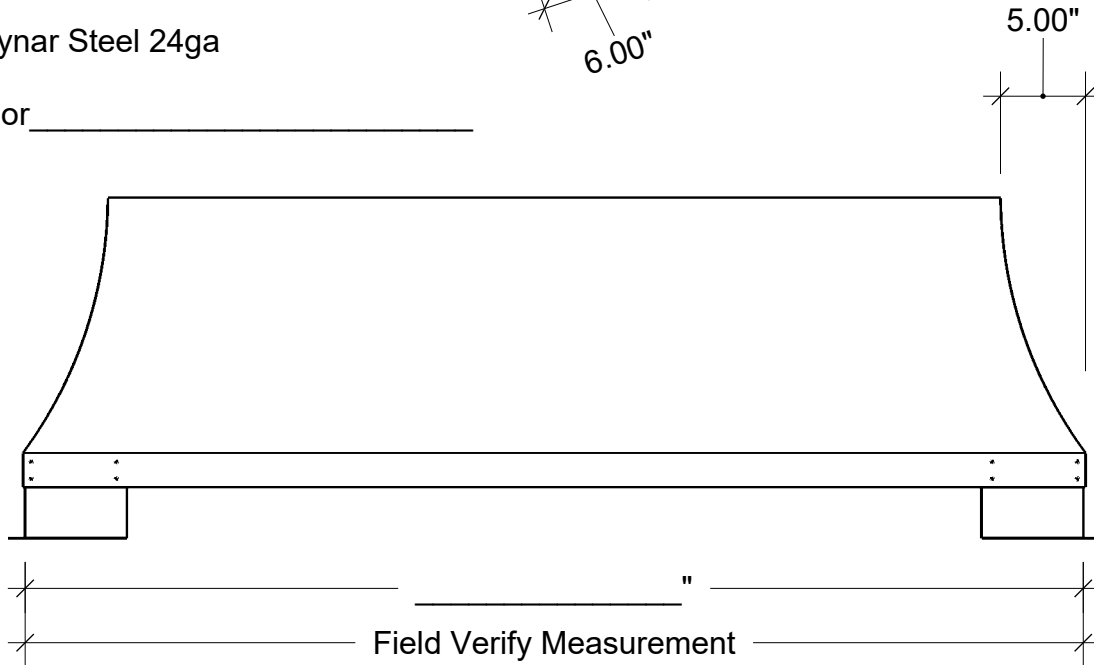

Available Materials

- Copper 16oz
- Copper 20oz
- LCC 16oz
- LCC 20oz
- Freedom Gray 16oz
- Stainless Steel 24ga
- Galvalume Plus 24ga
- Kynar Aluminum .032
- Kynar Steel 24ga

Kynar Color _____

Notes:

- Please Double Check All Measurements before submitting them to us.
- Please Add 1/4" to the longest measurement from each side of your chimney. If your Chimney is severely out of square more than 1" Submit Measurements for all sides.
- All Chase Covers and Chimney Caps are custom ordered items and **CANNOT BE RETURNED**