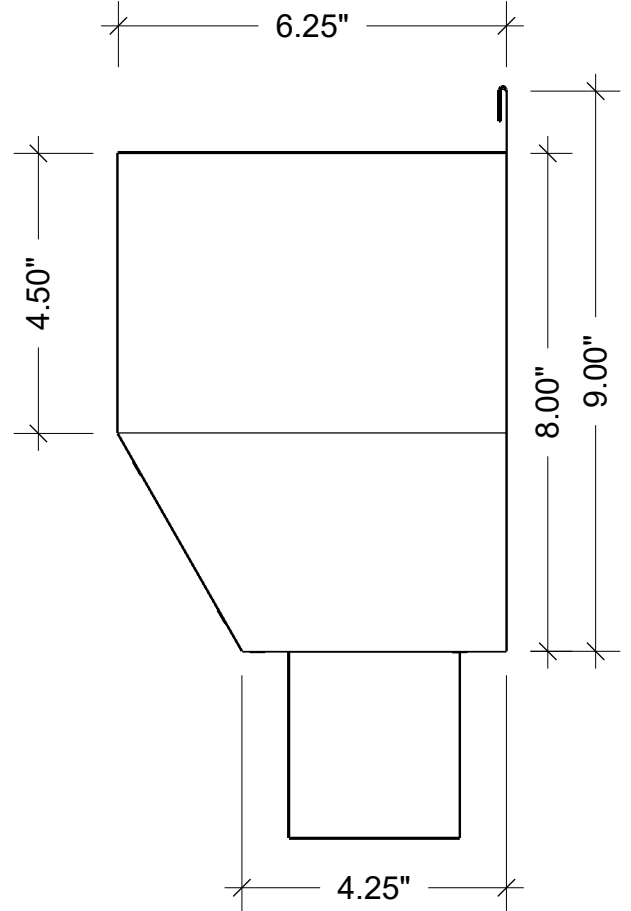

# BASIC SMALL CONDUCTOR

- AVAILABLE IN COPPER, LEAD COATED COPPER, ZINC GALV-ALUME, PAINT GRIP OR PRE-FINISHED ALUMINUM & STEEL STANDARD COLORS KYNAR FINISH
- \*\*CUSTOM COLORS AVAILABLE AT AN INCREASED COST\*\*
- CAN ACCOMODATE 3" & 4" ROUND DOWNSPOUT OR 2"x3", 3"x4" & 4"x5" CORRUGATED OR PLAIN DOWNSPOUT