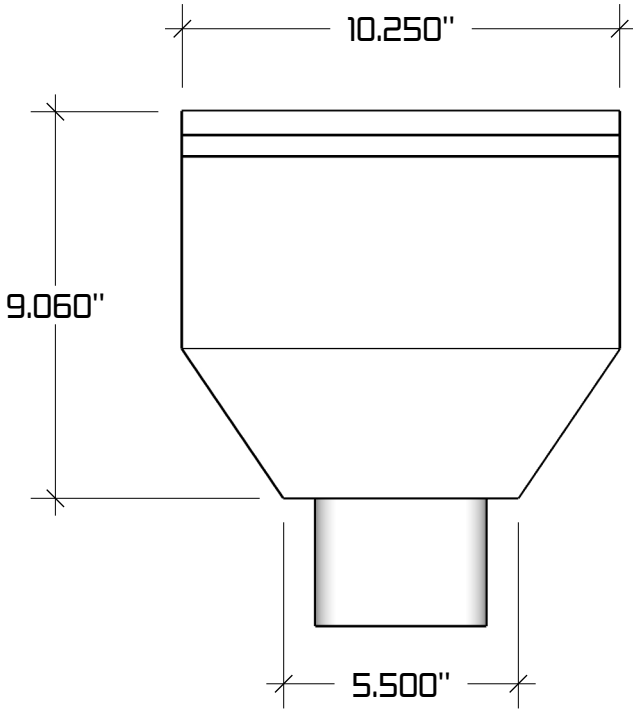

The Basic Small Conductor Head

Available Downspout Options

2"x3" and 3"x4" oval outlets
Fits square and round downspouts

Available Materials

Soldered seams when possible, otherwise riveted.

Aluminum 0.027", Bonderized (Paint Grip), Copper, Freedom Gray®, Lead coated Copper, Galvalume Plus, Kynar® Aluminum (colors), Kynar® Galvalume (colors), 2B 304 Stainless Steel. Available in standard Powder Coated Colors. Other colors and materials may be available upon request.