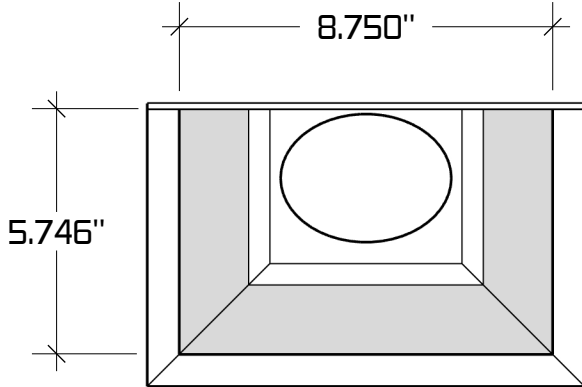

The Basic Small Conductor Head

Available Downspout Options

2"x3" and 3"x4" oval outlets
Fits square and round downspouts

Available Materials

Soldered seams when possible, otherwise riveted.

Aluminum 0.027", Bonderized (Paint Grip), Copper, Freedom Gray®, Lead coated Copper, Galvalume Plus, Kynar® Aluminum (colors), Kynar® Galvalume (colors), 2B 304 Stainless Steel. Available in standard Powder Coated Colors. Other colors and materials may be available upon request.