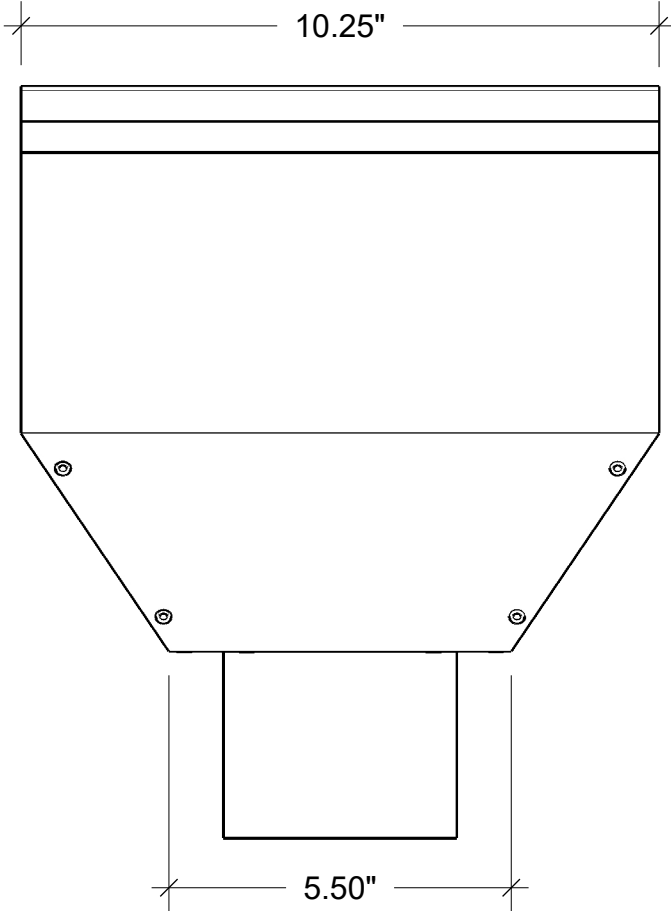

# BASIC SMALL CONDUCTOR

- AVAILABLE IN COPPER, LEAD COATED COPPER, ZINC GALV-ALUME, PAINT GRIP OR PRE-FINISHED ALUMINUM & STEEL STANDARD COLORS KYNAR FINISH
- \*\*CUSTOM COLORS AVAILABLE AT AN INCREASED COST\*\*
- CAN ACCOMODATE 3" & 4" ROUND DOWNSPOUT OR 2"x3", 3"x4" & 4"x5" CORRUGATED OR PLAIN DOWNSPOUT