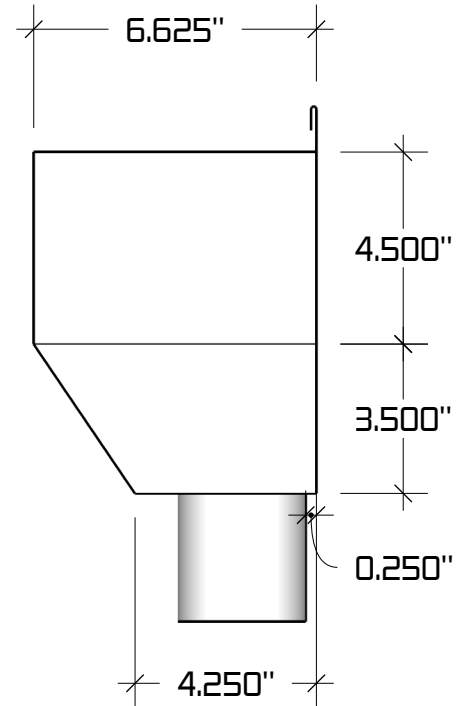

The Basic Small Conductor Head

Available Downspout Options

2"x3" and 3"x4" oval outlets
Fits square and round downspouts

Available Materials

Soldered seams when possible, otherwise riveted.

Aluminum 0.027", Bonderized (Paint Grip), Copper, Freedom Gray®, Lead coated Copper, Galvalume Plus, Kynar® Aluminum (colors), Kynar® Galvalume (colors), 2B 304 Stainless Steel. Available in standard Powder Coated Colors. Other colors and materials may be available upon request.

1310 E. Cornwallis Rd.
Durham, NC - 27713
(919) 544-8887 - Fax: 544-8898
info@kmsheetmetal.com - www.kmsheetmetal.com

The Basic Small
Conductor Head

REVISIONS	
MM/DD/YY	REMARKS
1	...ORIGINAL DRAFT OF DRAWING
2	...
3	...
4	...
5	...