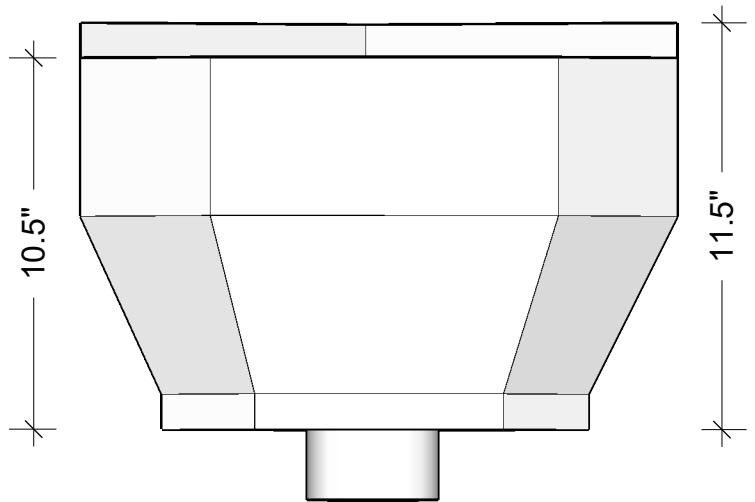

BASIC SMALL INSIDE CORNER **CONDUCTOR HEAD**

- AVAILABLE IN COPPER, LEAD COATED COPPER, ZINC GALVALUME, OR PRE-FINISHED ALUMINUM & STEEL STANDARD COLORS KYNAR FINISH
- **CUSTOM COLORS AVAILABLE AT AN INCREASED COST**
- CAN ACCOMODATE 3" - 6" ROUND DOWNSPOUT