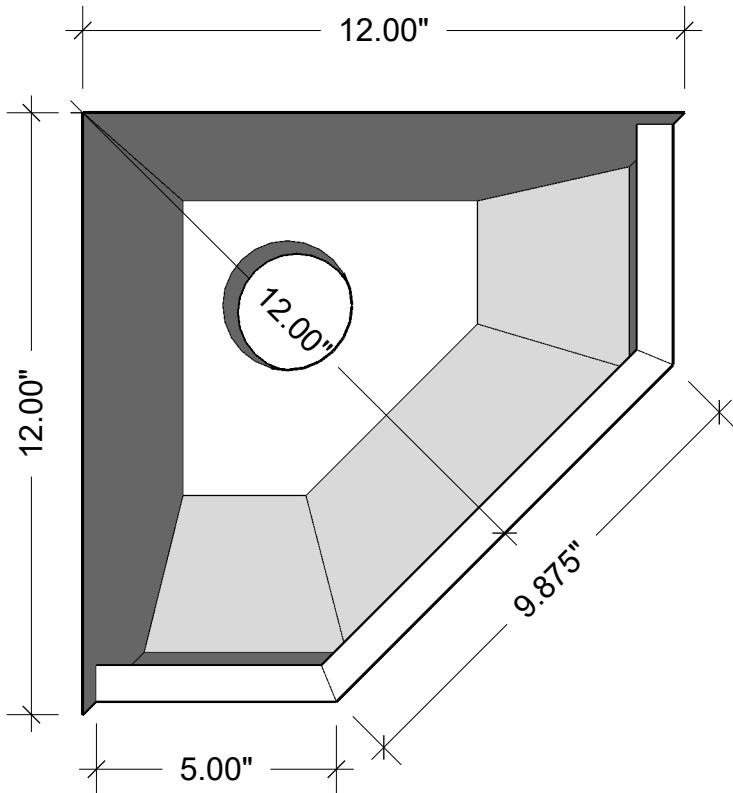

BASIC SMALL INSIDE CORNER **CONDUCTOR HEAD**

- AVAILABLE IN COPPER, LEAD COATED COPPER, ZINC GALVALUME, OR PRE-FINISHED ALUMINUM & STEEL STANDARD COLORS KYNAR FINISH
- **CUSTOM COLORS AVAILABLE AT AN INCREASED COST**
- CAN ACCOMODATE 3" - 6" ROUND DOWNSPOUT