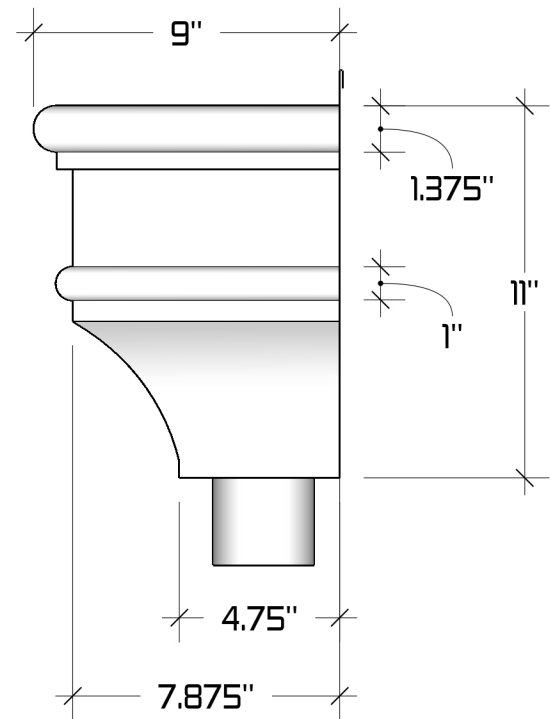

The Bedford small Conductor Head

Available Downspout Options

- 3" Oval Outlet for 2"x3" Square or 3" Round Downspout
- 4" Oval Outlet for 3"x4" Square or 4" Round Downspout
- 5" Oval Outlet for 4"x5" Square or 5" Round Downspout

Available Materials

- 0.027" Aluminum
- Copper 16 oz. & 20oz.
- LCC 16 oz. & 20 oz.
- Freedom Gray® 16 oz. & 20oz.
- Zinc 0.7mm & 0.8mm

Notes:

Item is soldered when possible,
riveted when needed.

REVISIONS	
MM/DD/YY	REMARKS
1	..ORIGINAL DRAFT OF DRAWING
2	..
3	..
4	..
5	..