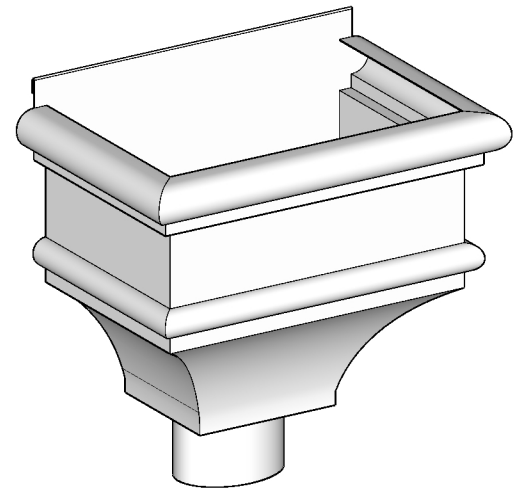

The Bedford small Conductor Head

Available Downspout Options

- 3" Oval Outlet for 2"x3" Square or 3" Round Downspout
- 4" Oval Outlet for 3"x4" Square or 4" Round Downspout
- 5" Oval Outlet for 4"x5" Square or 5" Round Downspout

Available Materials

- 0.027" Aluminum
- Copper 16 oz. & 20oz.
- LCC 16 oz. & 20 oz.
- Freedom Gray® 16 oz. & 20oz.
- Zinc 0.7mm & 0.8mm

Notes:

Item is soldered when possible,
riveted when needed.

REVISIONS	
MM/DD/YY	REMARKS
1	..ORIGINAL DRAFT OF DRAWING
2	..
3	..
4	..
5	..