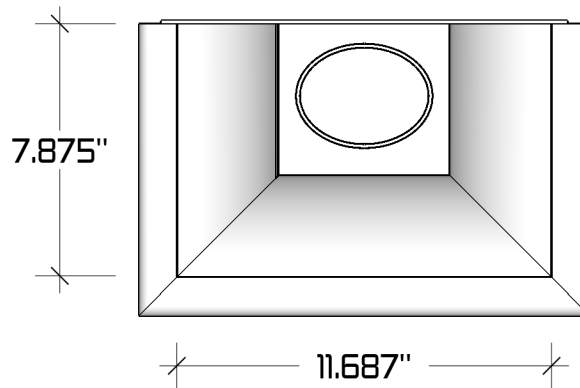

The Bedford small Conductor Head

Available Downspout Options

- 3" Oval Outlet for 2"x3" Square or 3" Round Downspout
- 4" Oval Outlet for 3"x4" Square or 4" Round Downspout
- 5" Oval Outlet for 4"x5" Square or 5" Round Downspout

Available Materials

- 0.027" Aluminum
- Copper 16 oz. & 20oz.
- LCC 16 oz. & 20 oz.
- Freedom Gray® 16 oz. & 20oz.
- Zinc 0.7mm & 0.8mm

Notes:

Item is soldered when possible,
riveted when needed.

REVISIONS	
MM/DD/YY	REMARKS
1	..ORIGINAL DRAFT OF DRAWING
2	..
3	..
4	..
5	..