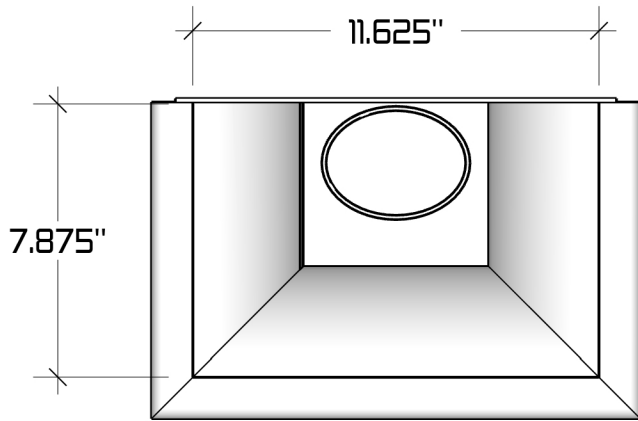

# The Bedford Small Conductor Head

## Available Downspout Options

2"x3", 3"x4", and 4"x5" oval outlets  
Fits square and round downspouts