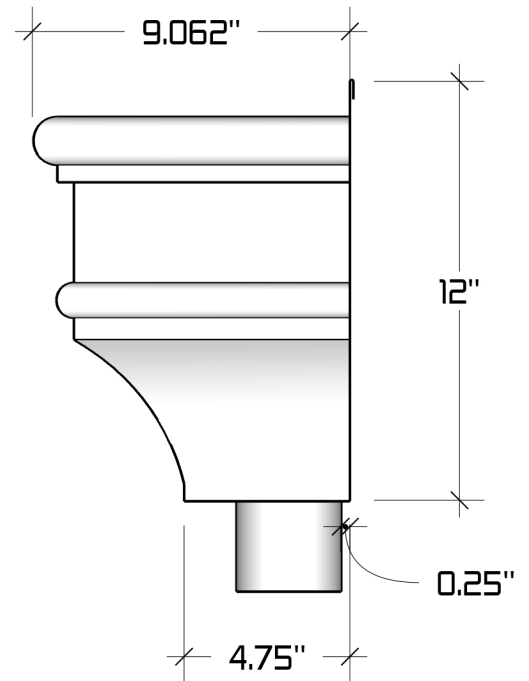

# The Bedford Small Conductor Head

## Available Downspout Options

2"x3", 3"x4", and 4"x5" oval outlets  
Fits square and round downspouts