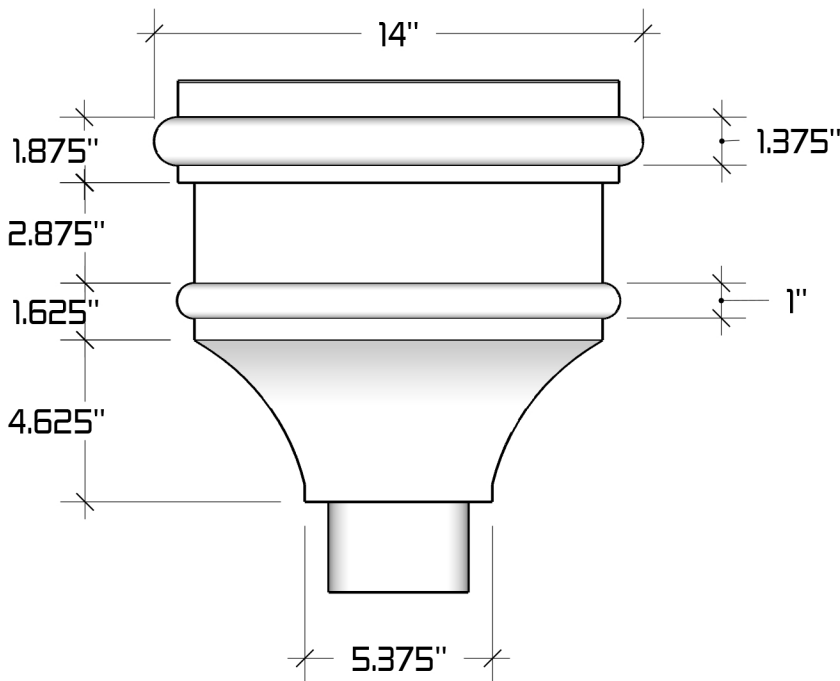

# The Bedford Small Conductor Head

## Available Downspout Options

2"x3", 3"x4", and 4"x5" oval outlets  
Fits square and round downspouts