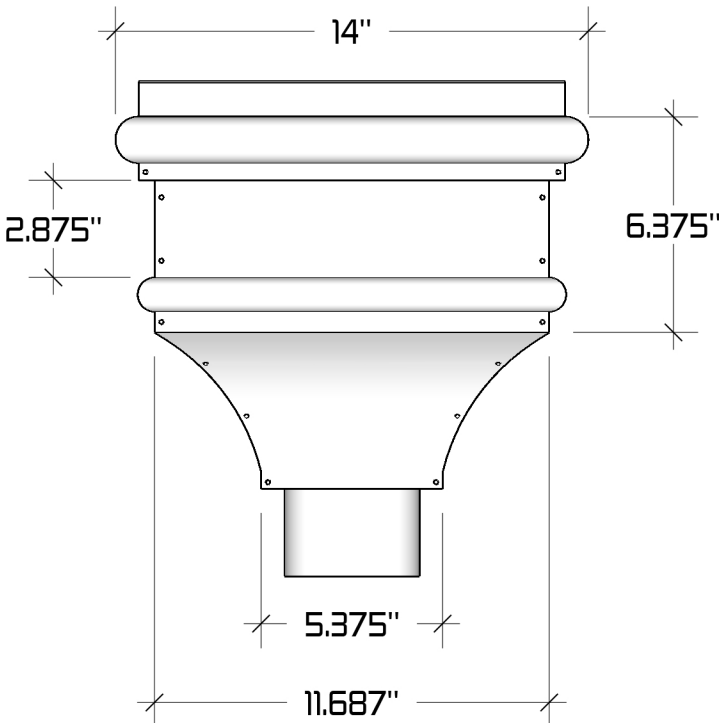

The Bedford small Conductor Head

Available Downspout Options

- 3" Oval Outlet for 2"x3" Square or 3" Round Downspout
- 4" Oval Outlet for 3"x4" Square or 4" Round Downspout
- 5" Oval Outlet for 4"x5" Square or 5" Round Downspout

Available Materials

- 0.027" Aluminum
- Copper 16 oz. & 20oz.
- LCC 16 oz. & 20 oz.
- Freedom Gray® 16 oz. & 20oz.
- Zinc 0.7mm & 0.8mm

Notes:

Item is soldered when possible,
riveted when needed.

REVISIONS	
MM/DD/YY	REMARKS
1	..ORIGINAL DRAFT OF DRAWING
2	..
3	..
4	..
5	..