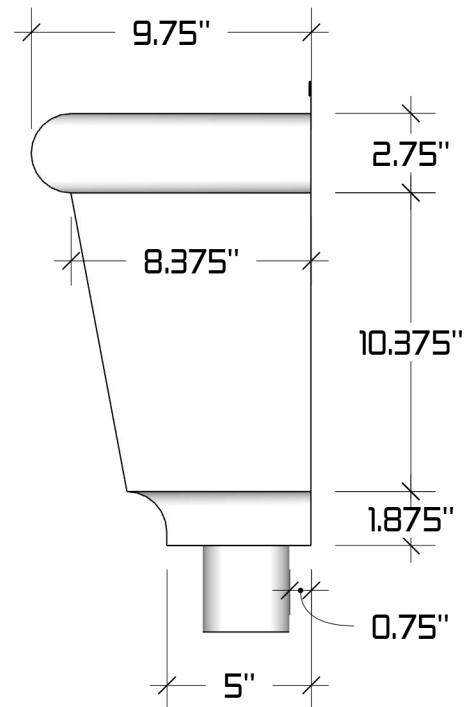

The Brookstone Conductor Head

Available Downspout Options

2"x3" and 3"x4" oval outlets
Fits square and round downspouts

Available Materials

Soldered seams when possible, otherwise riveted.

Aluminum 0.027", Bonderized (Paint Grip), Copper, Freedom Gray®, Lead coated Copper, Galvalume Plus, Kynar® Aluminum (colors), Kynar® Galvalume (colors), 2B 304 Stainless Steel. Available in standard Powder Coated Colors. Other colors and materials may be available upon request.