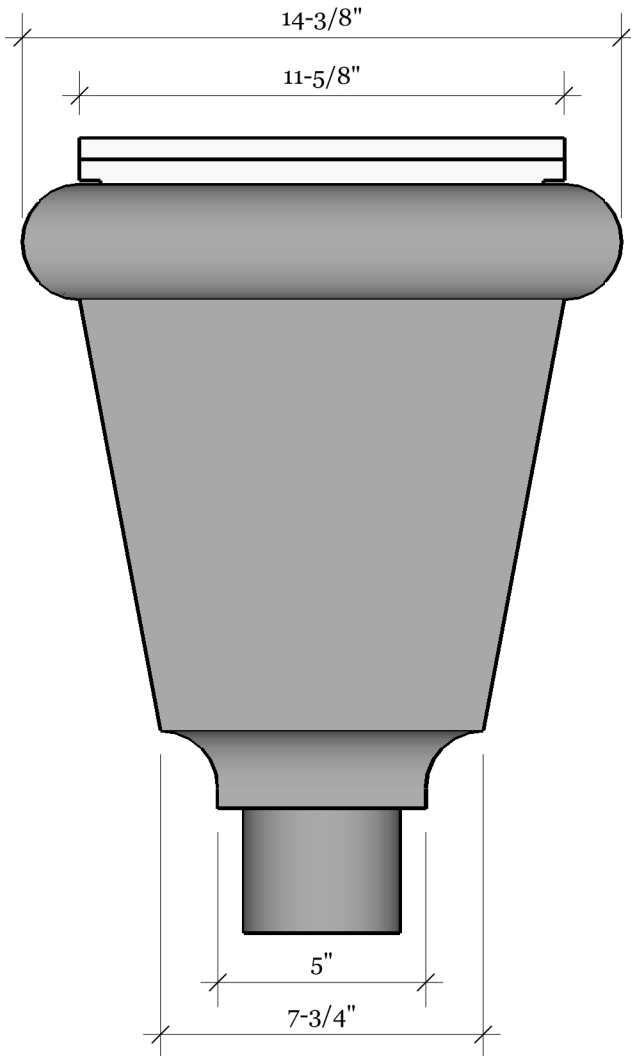

THE BROOKSTONE

Redefining Sheet Metal

EMAIL: info@kmsheetmetal.com

PH (919) 544-8887 FAX (919) 544-8898

1310 East Cornwallis Road | Durham, NC 27713

THE BROOKSTONE

- AVAILABLE IN COPPER, LEAD COATED COPPER, ZINC GALV-ALUME, .027 ALUMINUM, PAINT GRIP OR PRE-FINISHED STEEL STANDARD COLORS KYNAR FINISH
- **CUSTOM COLORS AVAILABLE AT AN INCREASED COST**
- CAN ACCOMODATE 3" & 4" ROUND DOWNSPOUT OR 2"x3" & 3"x4" CORRUGATED OR PLAIN DOWNSPOUT