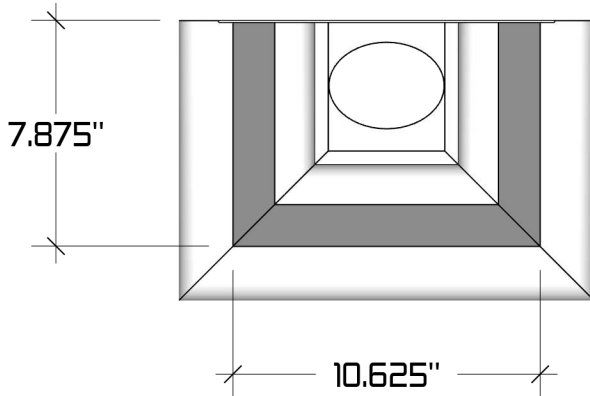

The Brookstone Conductor Head

Available Downspout Options

2"x3" and 3"x4" oval outlets
Fits square and round downspouts

Available Materials

Soldered seams when possible, otherwise riveted.

Aluminum 0.027", Bonderized (Paint Grip), Copper, Freedom Gray®, Lead coated Copper, Galvalume Plus, Kynar® Aluminum (colors), Kynar® Galvalume (colors), 2B 304 Stainless Steel. Available in standard Powder Coated Colors. Other colors and materials may be available upon request.