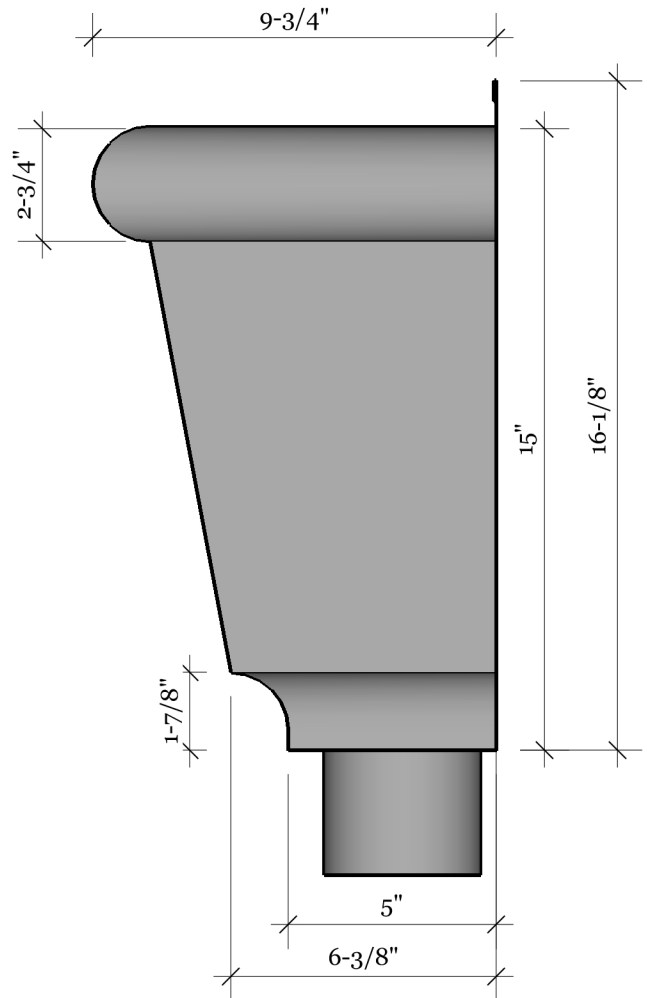

THE BROOKSTONE

Redefining Sheet Metal

EMAIL: info@kmsheetmetal.com

PH (919) 544-8887 FAX (919) 544-8898

1310 East Cornwallis Road | Durham, NC 27713

THE BROOKSTONE

- AVAILABLE IN COPPER, LEAD COATED COPPER, ZINC GALV-ALUME, .027 ALUMINUM, PAINT GRIP OR PRE-FINISHED STEEL STANDARD COLORS KYNAR FINISH
- **CUSTOM COLORS AVAILABLE AT AN INCREASED COST**
- CAN ACCOMODATE 3" & 4" ROUND DOWNSPOUT OR 2"x3" & 3"x4" CORRUGATED OR PLAIN DOWNSPOUT