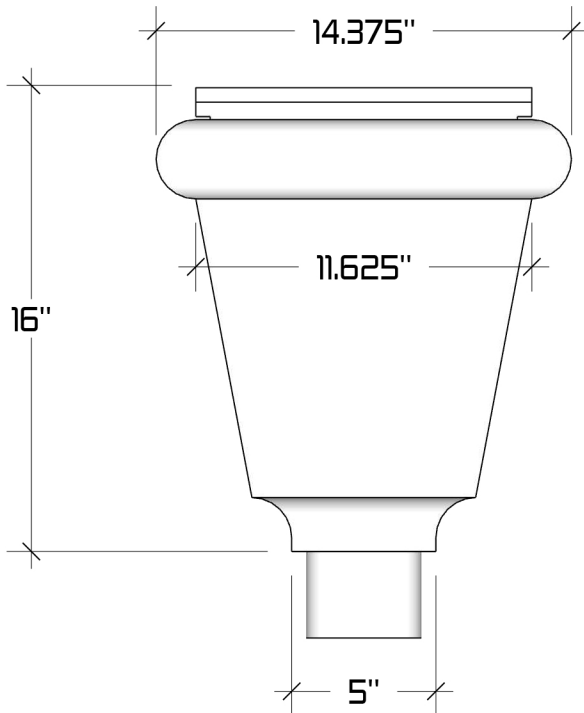

The Brookstone Conductor Head

Available Downspout Options

2"x3" and 3"x4" oval outlets
Fits square and round downspouts

Available Materials

Soldered seams when possible, otherwise riveted.

Aluminum 0.027", Bonderized (Paint Grip), Copper, Freedom Gray®, Lead coated Copper, Galvalume Plus, Kynar® Aluminum (colors), Kynar® Galvalume (colors), 2B 304 Stainless Steel. Available in standard Powder Coated Colors. Other colors and materials may be available upon request.