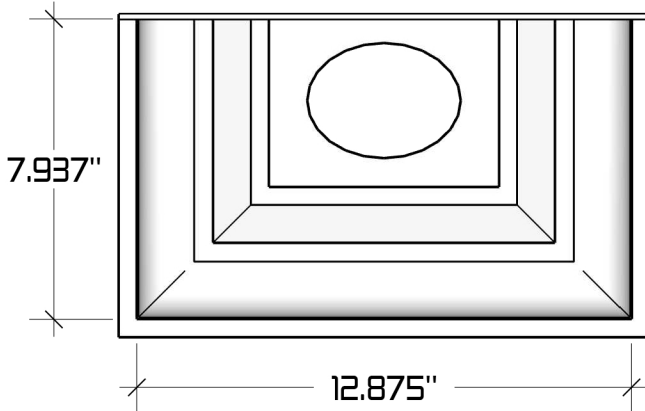

The Centurion Conductor Head

Available Downspout Options

2"x3", 3"x4", 4"x5" and 4"x6" oval outlets
Fits square and round downspouts

Available Materials

Soldered seams when possible, otherwise riveted.

Aluminum 0.027", Bonderized (Paint Grip), Copper, Freedom Gray®, Lead coated Copper, Galvalume Plus, Kynar® Aluminum (colors), Kynar® Galvalume (colors), 2B 304 Stainless Steel. Available in standard Powder Coated Colors. Other colors and materials may be available upon request.