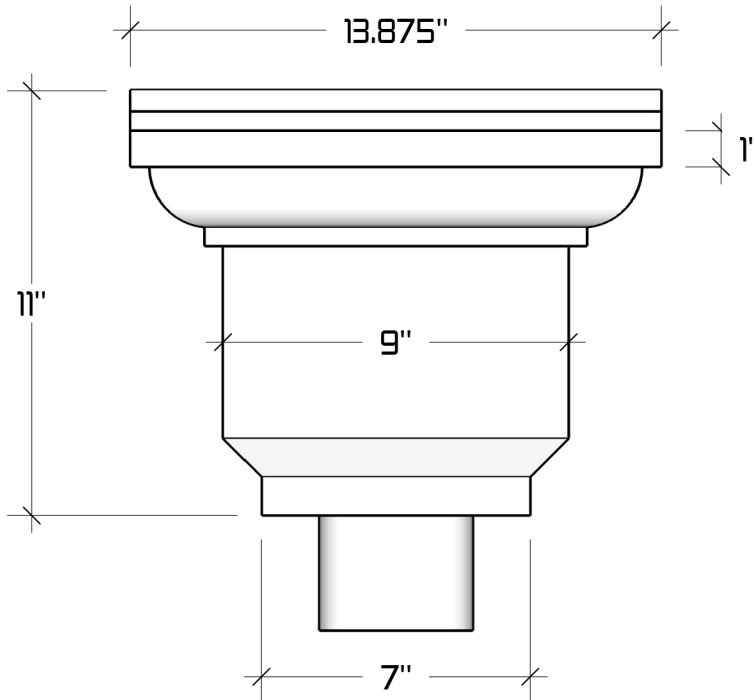

The Centurion Conductor Head

Available Downspout Options

2"x3", 3"x4", 4"x5" and 4"x6" oval outlets
Fits square and round downspouts

Available Materials

Soldered seams when possible, otherwise riveted.

Aluminum 0.027", Bonderized (Paint Grip), Copper, Freedom Gray®, Lead coated Copper, Galvalume Plus, Kynar® Aluminum (colors), Kynar® Galvalume (colors), 2B 304 Stainless Steel. Available in standard Powder Coated Colors. Other colors and materials may be available upon request.