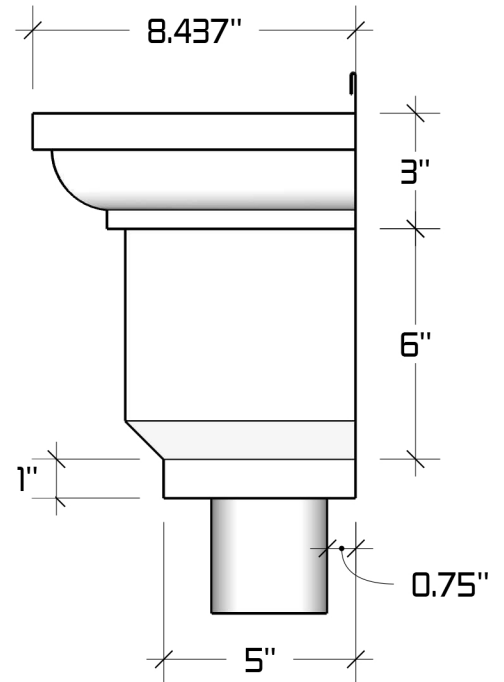

The Centurion Conductor Head

Available Downspout Options

2"x3", 3"x4", 4"x5" and 4"x6" oval outlets
Fits square and round downspouts

Available Materials

Soldered seams when possible, otherwise riveted.

Aluminum 0.027", Bonderized (Paint Grip), Copper, Freedom Gray®, Lead coated Copper, Galvalume Plus, Kynar® Aluminum (colors), Kynar® Galvalume (colors), 2B 304 Stainless Steel. Available in standard Powder Coated Colors. Other colors and materials may be available upon request.