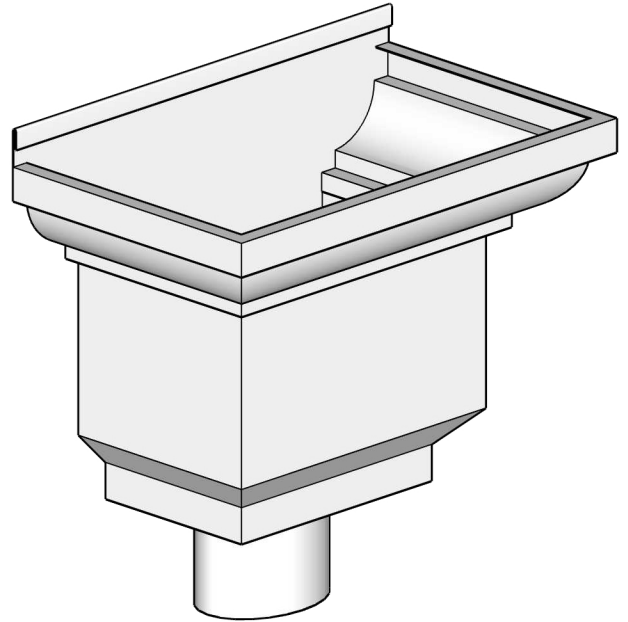

The Centurion Conductor Head

Available Downspout Options

2"x3", 3"x4", 4"x5" and 4"x6" oval outlets
Fits square and round downspouts

Available Materials

Soldered seams when possible, otherwise riveted.

Aluminum 0.027", Bonderized (Paint Grip), Copper, Freedom Gray®, Lead coated Copper, Galvalume Plus, Kynar® Aluminum (colors), Kynar® Galvalume (colors), 2B 304 Stainless Steel. Available in standard Powder Coated Colors. Other colors and materials may be available upon request.