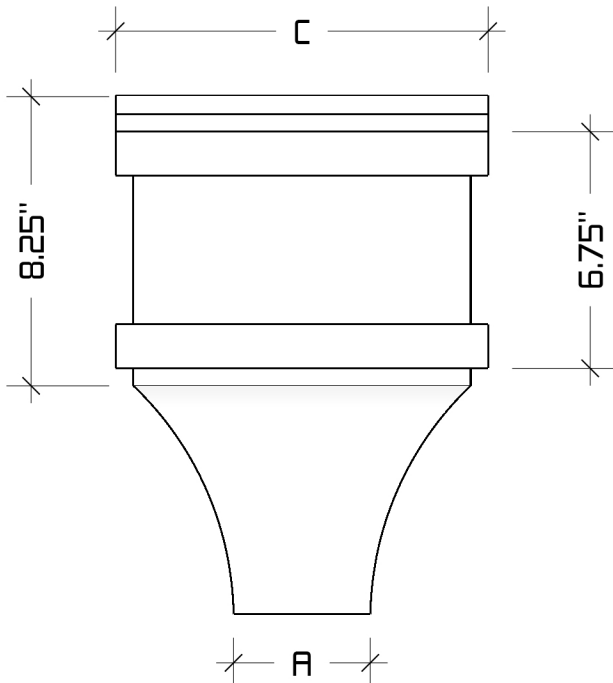

The Chatham Conductor Head

Available Downspout Options

- 2"x3" , 3"x4" and 4"x5

Available Materials

- 0.032" Aluminum and 24 Gauge Kynar™ Steel
- Copper 16 oz. & 20oz.
- LCC 16 oz. & 20 oz.
- Freedom Gray® 16 oz. & 20oz.
- Zinc 0.7mm & 0.8mm

Notes:

Item is soldered when possible, riveted when needed.

Size	A	B	C	D
2"x3"	2.9"	1.9"	9.625"	5.25"
3"x4"	3.9"	2.9"	10.625"	6.25"
4"x5"	4.9"	3.9"	11.625"	7.25"

REVISIONS	
MM/DD/YY	REMARKS
1	...ORIGINAL DRAFT OF DRAWING
2	...
3	...
4	...
5	...