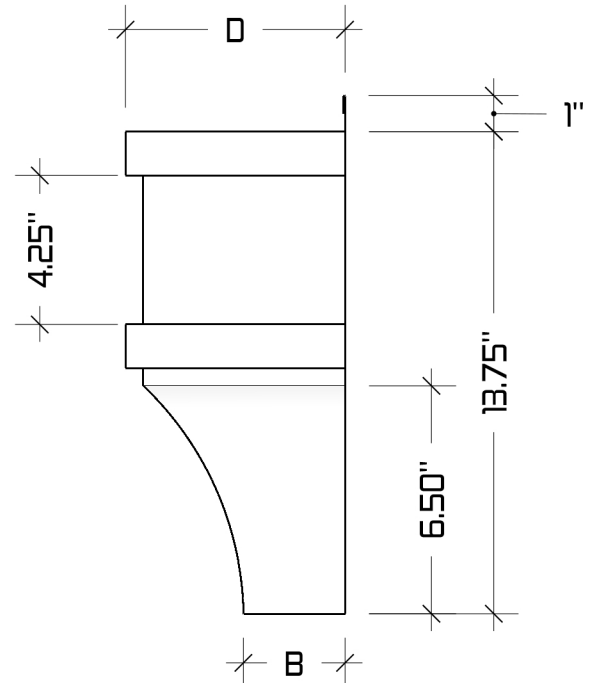

The Chatham Conductor Head

Available Downspout Options

- 2"x3" , 3"x4" and 4"x5

Available Materials

- 0.032" Aluminum and 24 Gauge Kynar™ Steel
- Copper 16 oz. & 20oz.
- LCC 16 oz. & 20 oz.
- Freedom Gray® 16 oz. & 20oz.
- Zinc 0.7mm & 0.8mm

Notes:

Item is soldered when possible, riveted when needed.

Size	A	B	C	D
2"x3"	2.9"	1.9"	9.625"	5.25"
3"x4"	3.9"	2.9"	10.625"	6.25"
4"x5"	4.9"	3.9"	11.625"	7.25"

REVISIONS	
MM/DD/YY	REMARKS
1	...ORIGINAL DRAFT OF DRAWING
2	...
3	...
4	...
5	...