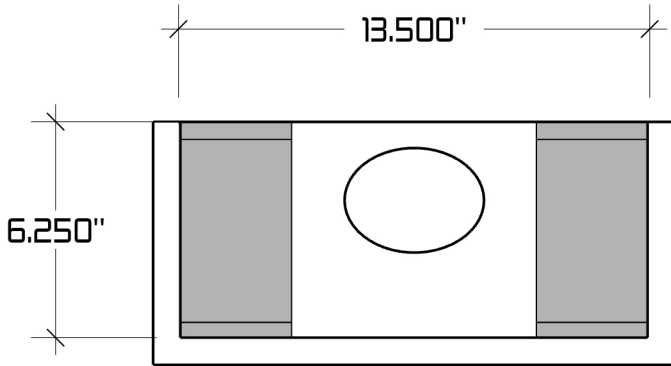

The Commercial Conductor Head

Available Downspout Options

2"x3", 3"x4", 4"x5" and 4"x6" oval outlets
Fits square and round downspouts

Available Materials

Soldered seams when possible, otherwise riveted.

Aluminum 0.027", Bonderized (Paint Grip), Copper, Freedom Gray®, Lead coated Copper, Galvalume Plus, Kynar® Aluminum (colors), Kynar® Galvalume (colors), 2B 304 Stainless Steel. Available in standard Powder Coated Colors. Other colors and materials may be available upon request.