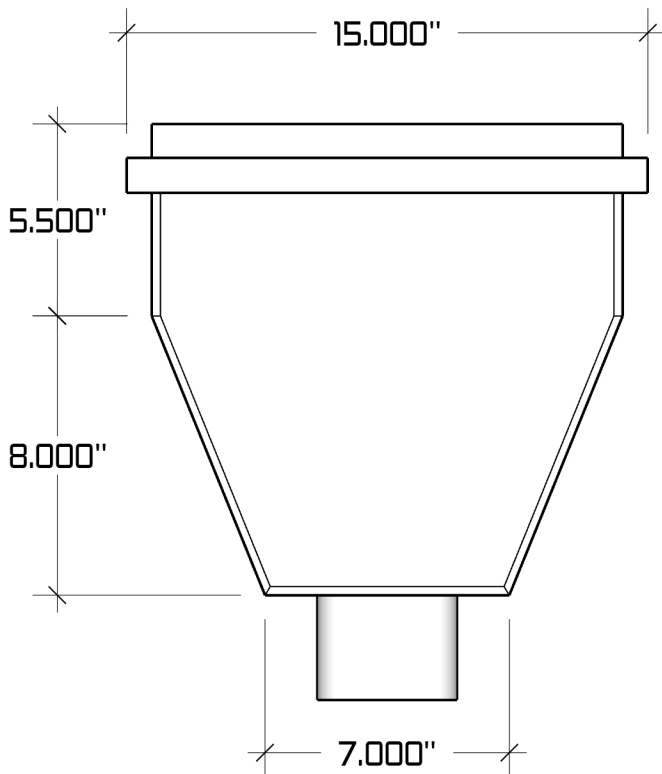

The Commercial Conductor Head

Available Downspout Options

2"x3", 3"x4", 4"x5" and 4"x6" oval outlets
Fits square and round downspouts

Available Materials

Soldered seams when possible, otherwise riveted.

Aluminum 0.027", Bonderized (Paint Grip), Copper, Freedom Gray®, Lead coated Copper, Galvalume Plus, Kynar® Aluminum (colors), Kynar® Galvalume (colors), 2B 304 Stainless Steel. Available in standard Powder Coated Colors. Other colors and materials may be available upon request.