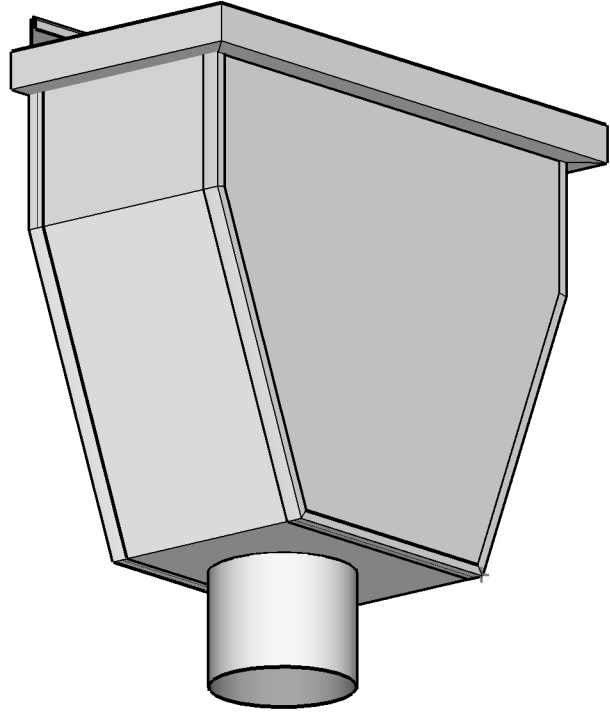

THE COMMERCIAL

Redefining Sheet Metal

EMAIL: info@kmsheetmetal.com

PH (919) 544-8887 FAX (919) 544-8898

1310 East Cornwallis Road | Durham, NC 27713

THE COMMERCIAL

- AVAILABLE IN COPPER, LEAD COATED COPPER, ZINC GALV-ALUME, PAINT GRIP OR PRE-FINISHED ALUMINUM & STEEL STANDARD COLORS KYNAR FINISH
- **CUSTOM COLORS AVAILABLE AT AN INCREASED COST**
- CAN ACCOMODATE 3", 4" & 5" ROUND DOWNSPOUT OR 2"x3", 3"x4" & 4"x5" CORRUGATED OR PLAIN DOWNSPOUT