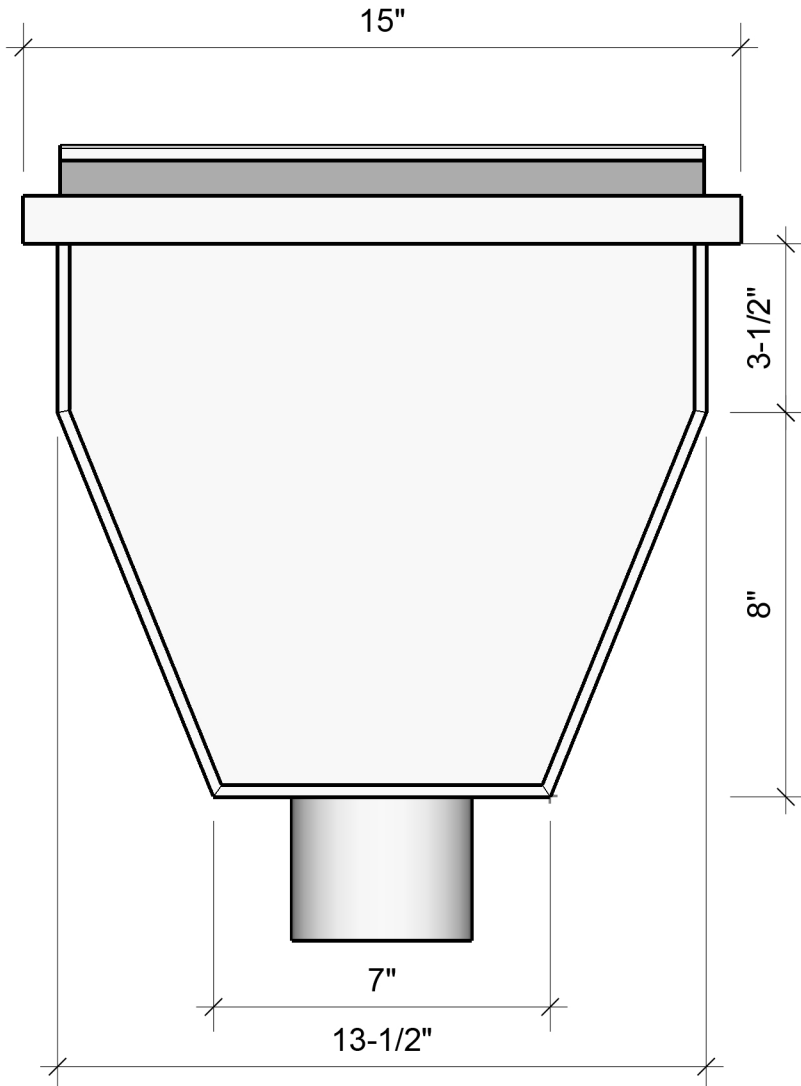

THE COMMERCIAL

Redefining Sheet Metal

EMAIL: info@kmsheetmetal.com

PH (919) 544-8887 FAX (919) 544-8898

1310 East Cornwallis Road | Durham, NC 27713

THE COMMERCIAL

- AVAILABLE IN COPPER, LEAD COATED COPPER, ZINC GALV-ALUME, PAINT GRIP OR PRE-FINISHED ALUMINUM & STEEL STANDARD COLORS KYNAR FINISH
- **CUSTOM COLORS AVAILABLE AT AN INCREASED COST**
- CAN ACCOMODATE 3", 4" & 5" ROUND DOWNSPOUT OR 2"x3", 3"x4" & 4"x5" CORRUGATED OR PLAIN DOWNSPOUT