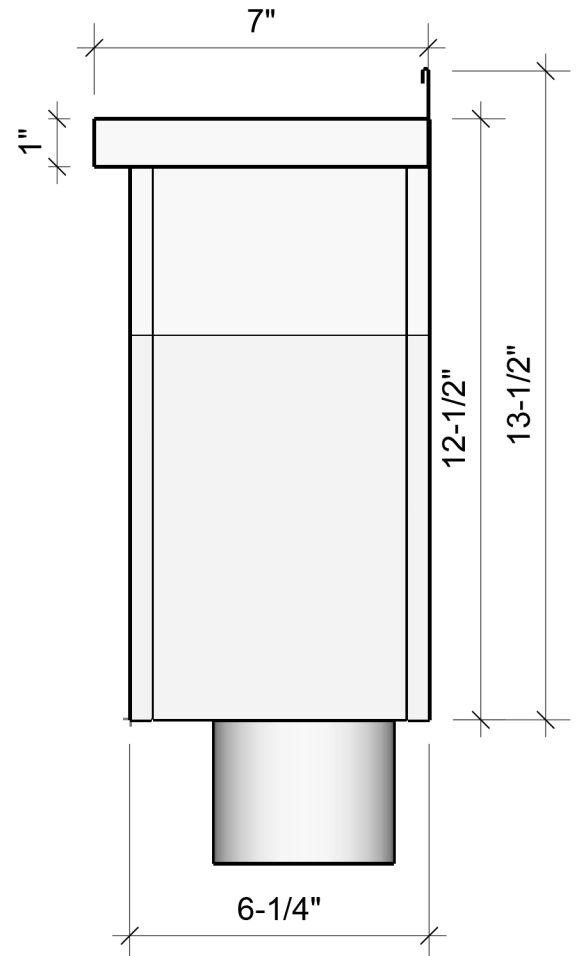

THE COMMERCIAL

Redefining Sheet Metal

EMAIL: info@kmsheetmetal.com

PH (919) 544-8887 FAX (919) 544-8898

1310 East Cornwallis Road | Durham, NC 27713

THE COMMERCIAL

- AVAILABLE IN COPPER, LEAD COATED COPPER, ZINC GALV-ALUME, PAINT GRIP OR PRE-FINISHED ALUMINUM & STEEL STANDARD COLORS KYNAR FINISH
- **CUSTOM COLORS AVAILABLE AT AN INCREASED COST**
- CAN ACCOMODATE 3", 4" & 5" ROUND DOWNSPOUT OR 2"x3", 3"x4" & 4"x5" CORRUGATED OR PLAIN DOWNSPOUT