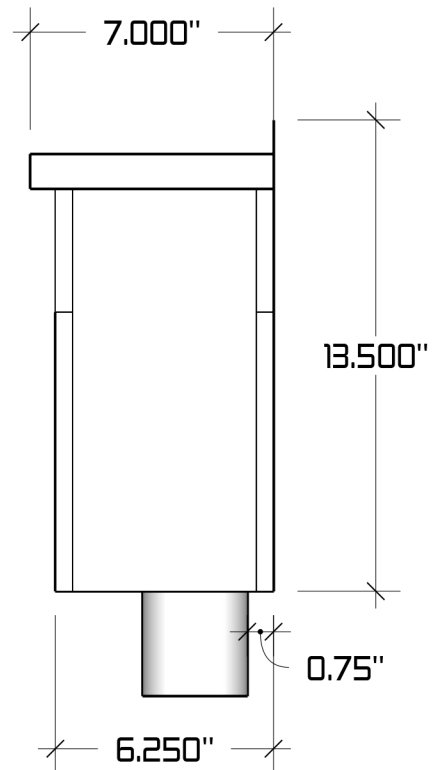

The Commercial Conductor Head

Available Downspout Options

2"x3", 3"x4", 4"x5" and 4"x6" oval outlets
Fits square and round downspouts

Available Materials

Soldered seams when possible, otherwise riveted.

Aluminum 0.027", Bonderized (Paint Grip), Copper, Freedom Gray®, Lead coated Copper, Galvalume Plus, Kynar® Aluminum (colors), Kynar® Galvalume (colors), 2B 304 Stainless Steel. Available in standard Powder Coated Colors. Other colors and materials may be available upon request.