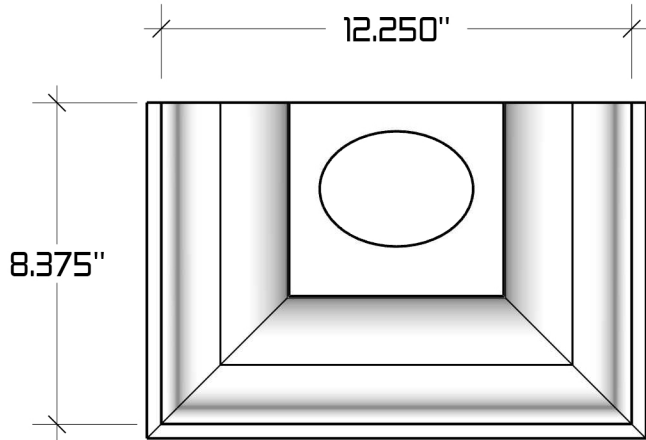

The Federal Conductor Head

Available Downspout Options

2"x3", 3"x4" and 4"x5" oval outlets
Fits square and round downspouts

Available Materials

Soldered seams when possible, otherwise riveted.

Aluminum 0.027", Bonderized (Paint Grip), Copper, Freedom Gray®, Lead coated Copper, Galvalume Plus, Kynar® Aluminum (colors), Kynar® Galvalume (colors), 2B 304 Stainless Steel. Available in standard Powder Coated Colors. Other colors and materials may be available upon request.