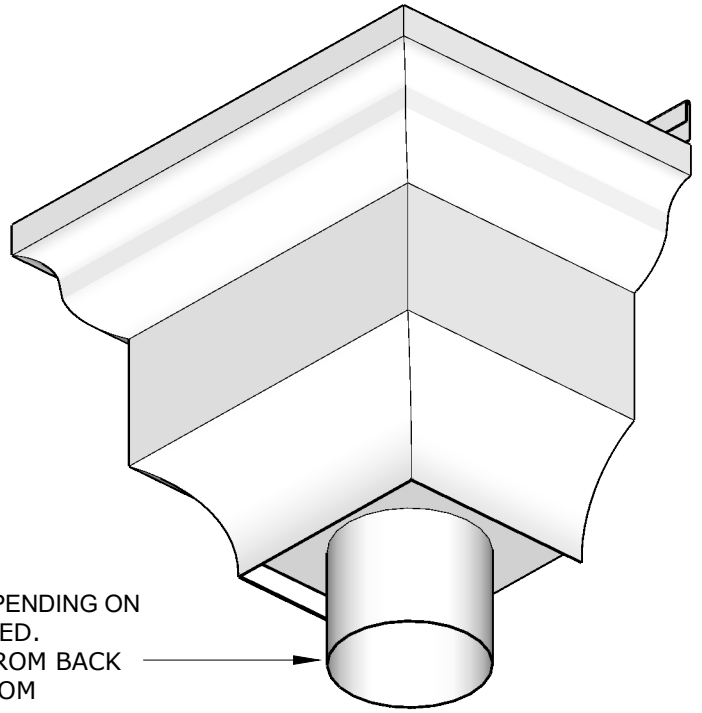

THE FEDERAL

- AVAILABLE IN COPPER, LEAD COATED COPPER, ZINC GALV-ALUME, .027 ALUMINUM, PAINT GRIP OR PRE-FINISHED STEEL STANDARD COLORS KYNAR FINISH
- **CUSTOM COLORS AVAILABLE AT AN INCREASED COST**
- CAN ACCOMODATE 3" & 4" ROUND DOWNSPOUT OR 2"x3" OR 3"x4" CORRUGATED OR PLAIN DOWNSPOUT

OVAL OUTLET SIZE VARIES DEPENDING ON SIZE OF DOWNSPOUT SELECTED. STANDARD OUTLET OFFSET FROM BACK OF CONDUCTOR IS 3/4" CUSTOM OFFSET AVAILABLE.

1310 E. Cornwallis Rd.
 Durham, NC 27713
 P-(919) 544-8887 F- 544-8898
 info@kmsheetmetal.com - www.kmsheetmetal.com