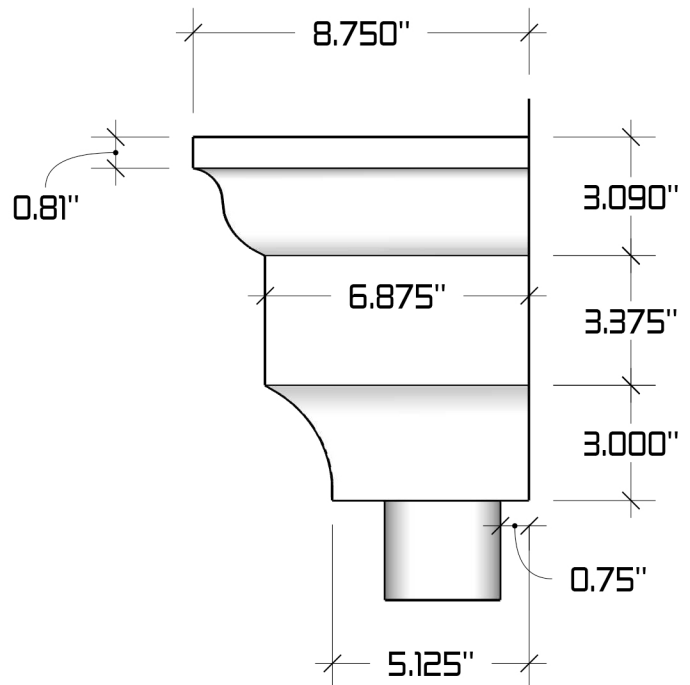

The Federal Conductor Head

Available Downspout Options

2"x3", 3"x4" and 4"x5" oval outlets
Fits square and round downspouts

Available Materials

Soldered seams when possible, otherwise riveted.

Aluminum 0.027", Bonderized (Paint Grip), Copper, Freedom Gray®, Lead coated Copper, Galvalume Plus, Kynar® Aluminum (colors), Kynar® Galvalume (colors), 2B 304 Stainless Steel. Available in standard Powder Coated Colors. Other colors and materials may be available upon request.