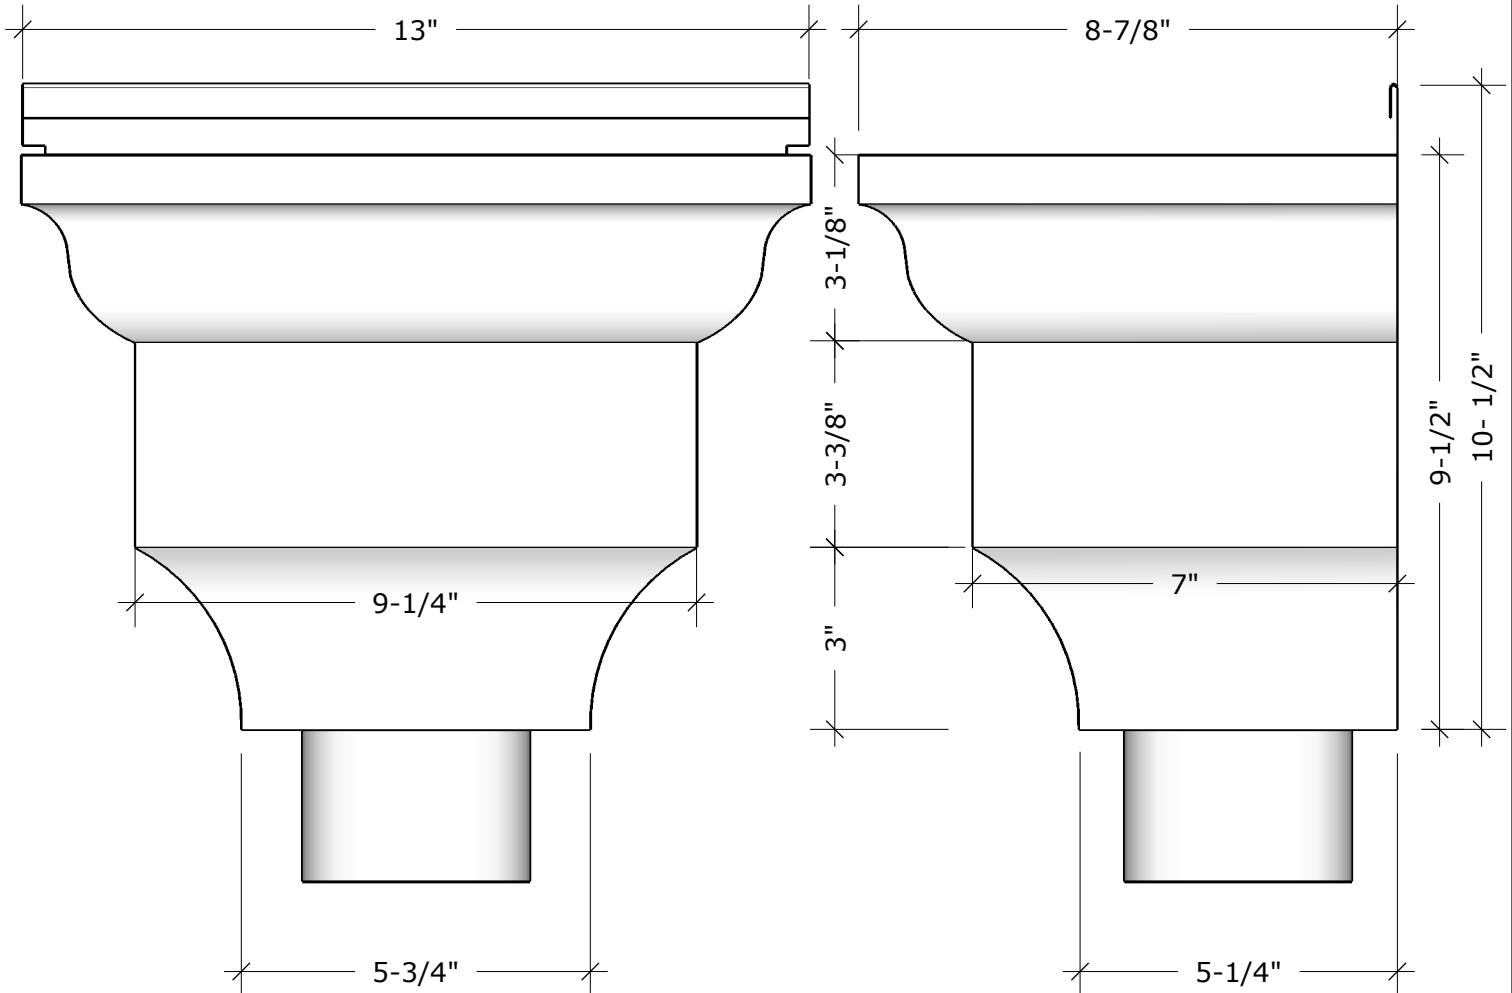

OVAL OUTLET SIZE VARIES DEPENDING ON SIZE OF DOWNSPOUT SELECTED. STANDARD OUTLET OFFSET FROM BACK OF CONDUCTOR IS 3/4" CUSTOM OFFSET AVAILABLE.

1310 E. Cornwallis Rd.
 Durham, NC 27713
 P-(919) 544-8887 F- 544-8898
 info@kmsheetmetal.com - www.kmsheetmetal.com