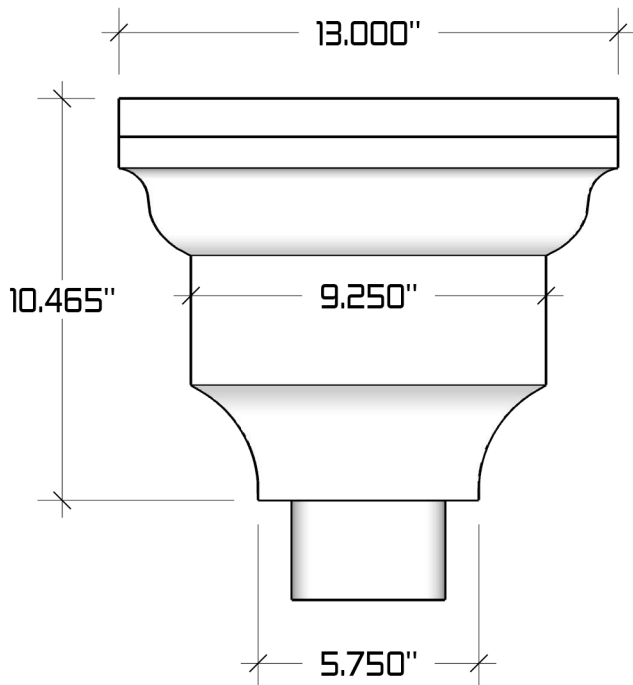

The Federal Conductor Head

Available Downspout Options

2"x3", 3"x4" and 4"x5" oval outlets
Fits square and round downspouts

Available Materials

Soldered seams when possible, otherwise riveted.

Aluminum 0.027", Bonderized (Paint Grip), Copper, Freedom Gray®, Lead coated Copper, Galvalume Plus, Kynar® Aluminum (colors), Kynar® Galvalume (colors), 2B 304 Stainless Steel. Available in standard Powder Coated Colors. Other colors and materials may be available upon request.