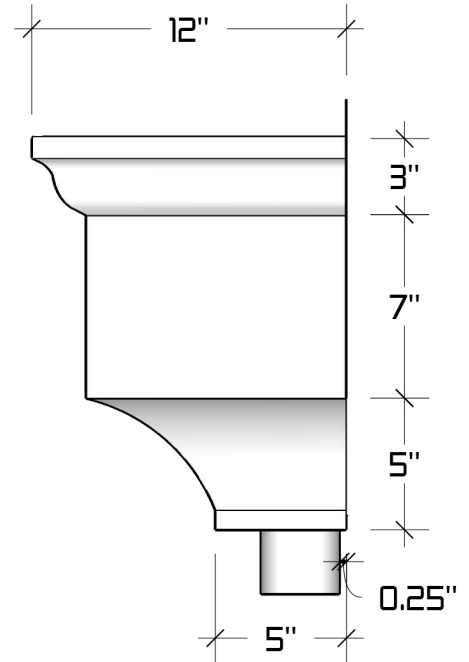

The Large Federal Conductor Head

Available Downspout Options

2"x3", 3"x4" and 4"x5" oval outlets
Fits square and round downspouts

Available Materials

Soldered seams when possible, otherwise riveted.

Bonderized (Paint Grip), Copper, Freedom Gray®, Lead coated Copper, Galvalume Plus, Kynar® Aluminum (colors), Kynar® Galvalume (colors), 2B 304 Stainless Steel. Available in standard Powder Coated Colors. Other colors and materials may be available upon request.