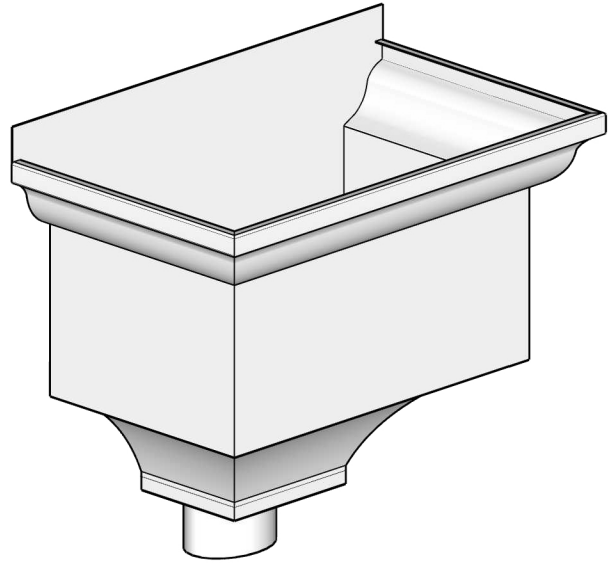

The Large Federal Conductor Head

Available Downspout Options

2"x3", 3"x4" and 4"x5" oval outlets
Fits square and round downspouts

Available Materials

Soldered seams when possible, otherwise riveted.

Bonderized (Paint Grip), Copper, Freedom Gray®, Lead coated Copper, Galvalume Plus, Kynar® Aluminum (colors), Kynar® Galvalume (colors), 2B 304 Stainless Steel. Available in standard Powder Coated Colors. Other colors and materials may be available upon request.