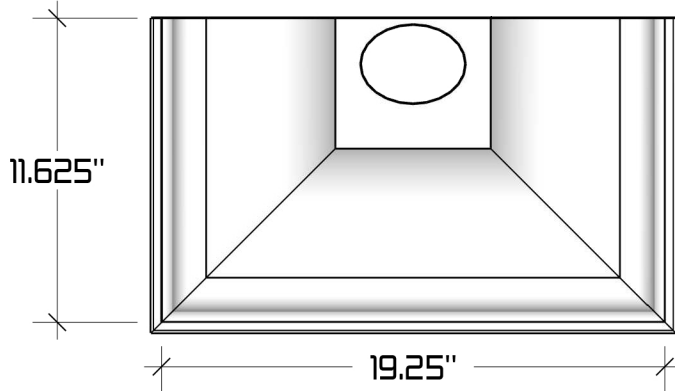

The Large Federal Conductor Head

Available Downspout Options

2"x3", 3"x4" and 4"x5" oval outlets
Fits square and round downspouts

Available Materials

Soldered seams when possible, otherwise riveted.

Bonderized (Paint Grip), Copper, Freedom Gray®, Lead coated Copper, Galvalume Plus, Kynar® Aluminum (colors), Kynar® Galvalume (colors), 2B 304 Stainless Steel. Available in standard Powder Coated Colors. Other colors and materials may be available upon request.