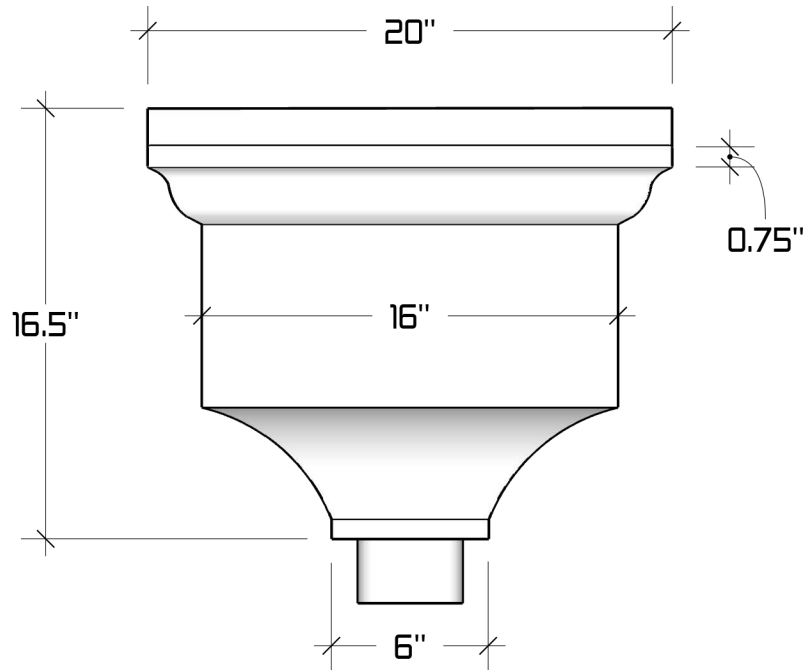

The Large Federal Conductor Head

Available Downspout Options

2"x3", 3"x4" and 4"x5" oval outlets
Fits square and round downspouts

Available Materials

Soldered seams when possible, otherwise riveted.

Bonderized (Paint Grip), Copper, Freedom Gray®, Lead coated Copper, Galvalume Plus, Kynar® Aluminum (colors), Kynar® Galvalume (colors), 2B 304 Stainless Steel. Available in standard Powder Coated Colors. Other colors and materials may be available upon request.