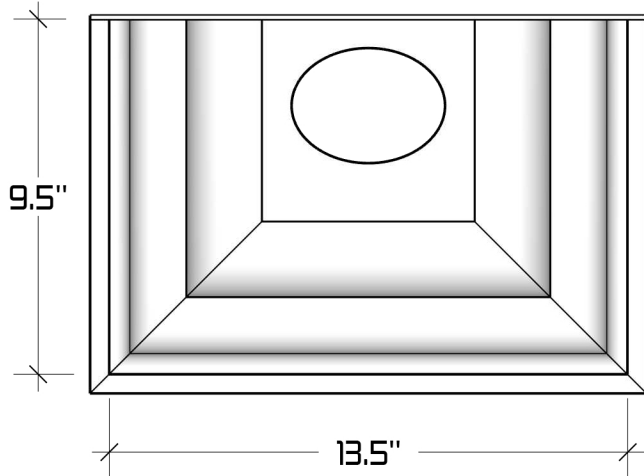

The Residential Conductor Head

Available Downspout Options

2"x3", 3"x4" and 4"x5" oval outlets
Fits square and round downspouts

Available Materials

Soldered seams when possible, otherwise riveted.

Aluminum 0.027", Bonderized (Paint Grip), Copper, Freedom Gray®, Lead coated Copper, Galvalume Plus, Kynar® Aluminum (colors), Kynar® Galvalume (colors), 2B 304 Stainless Steel. Available in standard Powder Coated Colors. Other colors and materials may be available upon request.