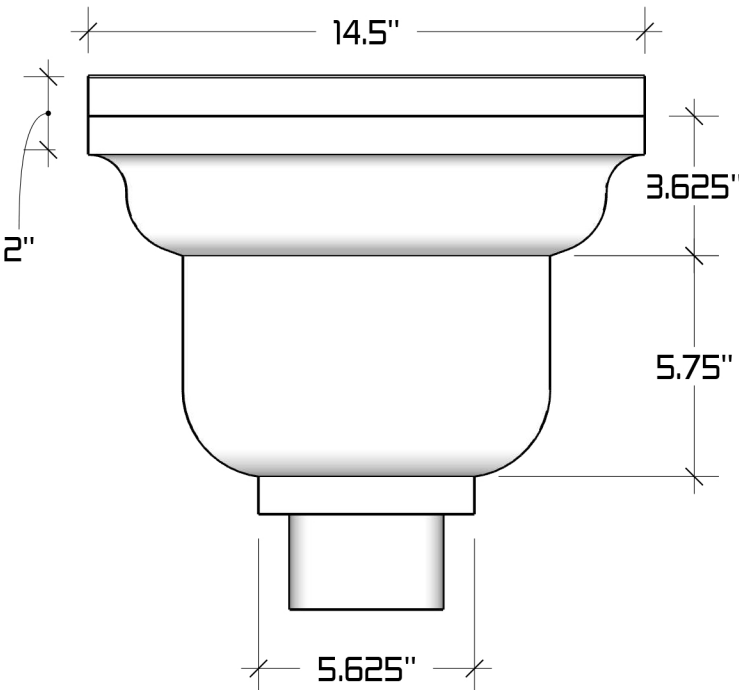

The Residential Conductor Head

Available Downspout Options

2"x3", 3"x4" and 4"x5" oval outlets
Fits square and round downspouts

Available Materials

Soldered seams when possible, otherwise riveted.

Aluminum 0.027", Bonderized (Paint Grip), Copper, Freedom Gray®, Lead coated Copper, Galvalume Plus, Kynar® Aluminum (colors), Kynar® Galvalume (colors), 2B 304 Stainless Steel. Available in standard Powder Coated Colors. Other colors and materials may be available upon request.