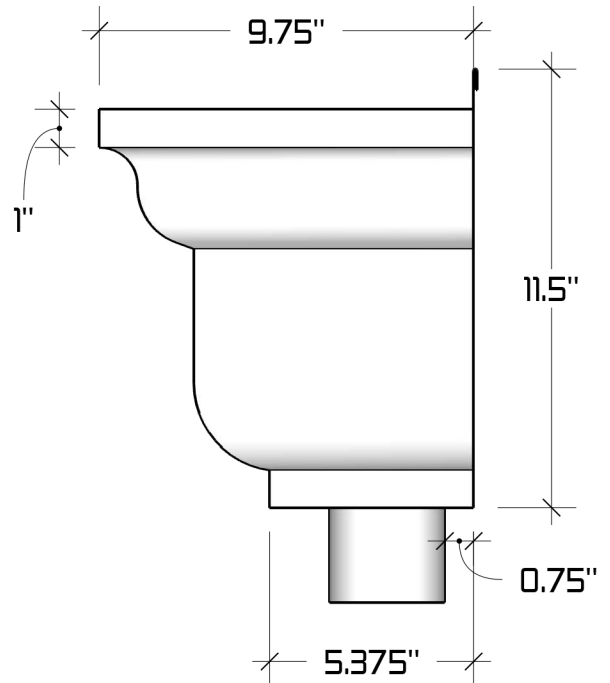

The Residential Conductor Head

Available Downspout Options

2"x3", 3"x4" and 4"x5" oval outlets
Fits square and round downspouts

Available Materials

Soldered seams when possible, otherwise riveted.

Aluminum 0.027", Bonderized (Paint Grip), Copper, Freedom Gray®, Lead coated Copper, Galvalume Plus, Kynar® Aluminum (colors), Kynar® Galvalume (colors), 2B 304 Stainless Steel. Available in standard Powder Coated Colors. Other colors and materials may be available upon request.