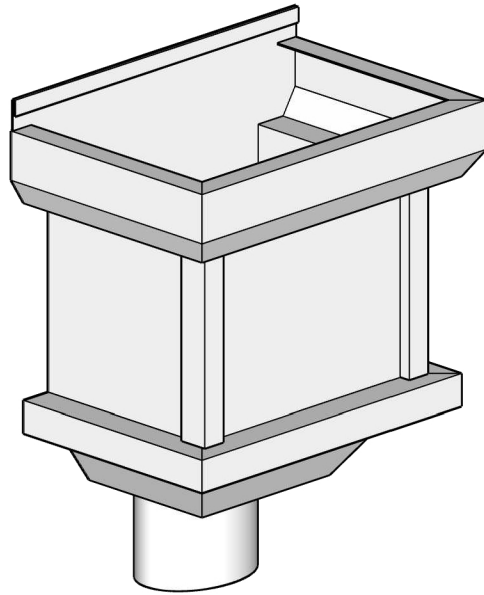

# The Santa Monica Conductor Head

## Available Downspout Options

2"x3" and 3"x4" oval outlets  
Fits square and round downspouts