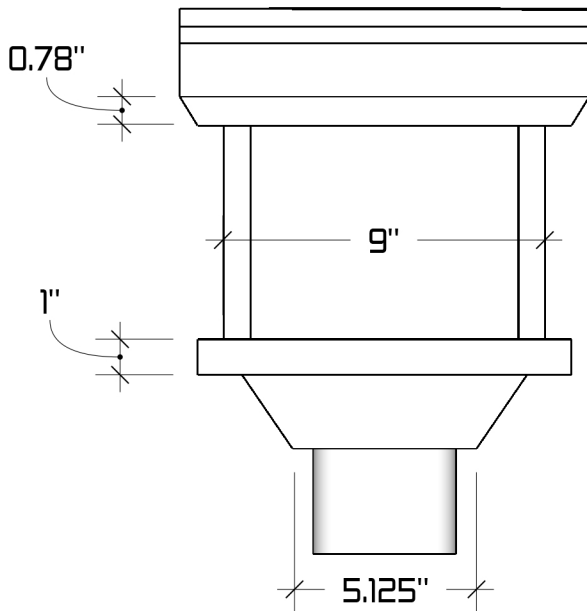

The Santa Monica Conductor Head

Available Downspout Options

- 3" Oval Outlet for 2"x3" Square or 3" Round Downspout
- 4" Oval Outlet for 3"x4" Square or 4" Round Downspout
- 5" Oval Outlet for 4"x5" Square or 5" Round Downspout

Available Materials

- 0.027" Aluminum
- Kynar - 0.032" Aluminum and 24 ga Steel
- Copper 16 oz. & 20oz.
- LCC 16 oz. & 20 oz.
- Freedom Gray® 16 oz. & 20oz.
- Zinc 0.7mm & 0.8mm

Notes:

Item is soldered when possible,
riveted when needed.