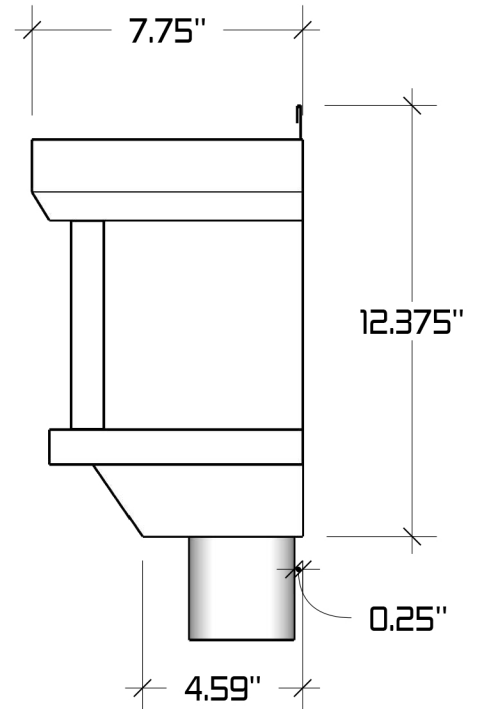

# The Santa Monica Conductor Head

## Available Downspout Options

2"x3" and 3"x4" oval outlets  
Fits square and round downspouts