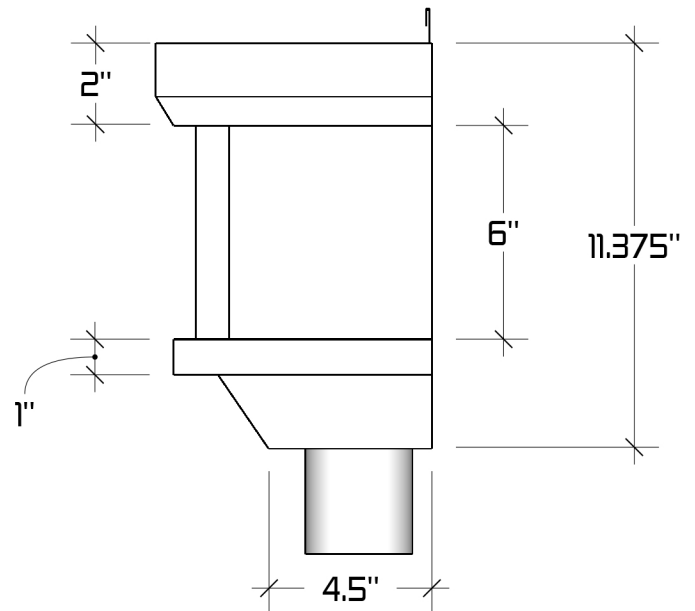

The Santa Monica Conductor Head

Available Downspout Options

- 3" Oval Outlet for 2"x3" Square or 3" Round Downspout
- 4" Oval Outlet for 3"x4" Square or 4" Round Downspout
- 5" Oval Outlet for 4"x5" Square or 5" Round Downspout

Available Materials

- 0.027" Aluminum
- Kynar - 0.032" Aluminum and 24 ga Steel
- Copper 16 oz. & 20oz.
- LCC 16 oz. & 20 oz.
- Freedom Gray® 16 oz. & 20oz.
- Zinc 0.7mm & 0.8mm

Notes:

Item is soldered when possible,
riveted when needed.