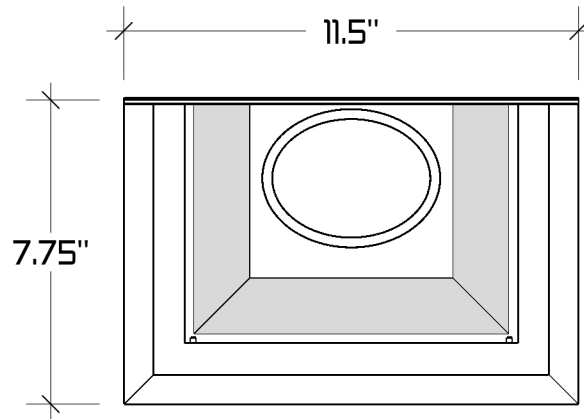

The Santa Monica Conductor Head

Available Downspout Options

- ☐ 3" Oval Outlet for 2"x3" Square or 3" Round Downspout
- ☐ 4" Oval Outlet for 3"x4" Square or 4" Round Downspout
- ☐ 5" Oval Outlet for 4"x5" Square or 5" Round Downspout

Available Materials

- ☐ 0.027" Aluminum
- ☐ Kynar - 0.032" Aluminum and 24 ga Steel
- ☐ Copper 16 oz. & 20oz.
- ☐ LCC 16 oz. & 20 oz.
- ☐ Freedom Gray® 16 oz. & 20oz.
- ☐ Zinc 0.7mm & 0.8mm

Notes:

Item is soldered when possible,
riveted when needed.

1310 E. Cornwallis Rd.
Durham, NC - 27713
(919) 544-8887 - Fax: 544-8898
info@kmsheetmetal.com - www.kmsheetmetal.com

The Santa Monica
Conductor Head

REVISIONS	
MM/DD/YY	REMARKS
1	...ORIGINAL DRAFT OF DRAWING
2	...
3	...
4	...
5	...

D 001