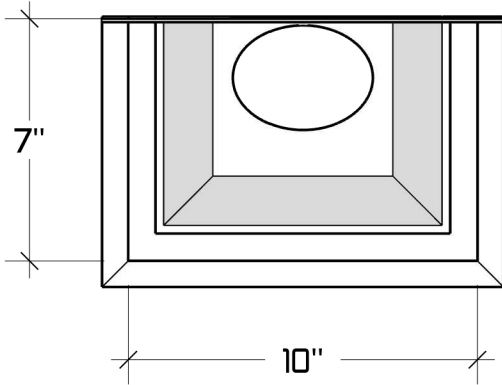

## Available Downspout Options

2"x3" and 3"x4" oval outlets  
Fits square and round downspouts