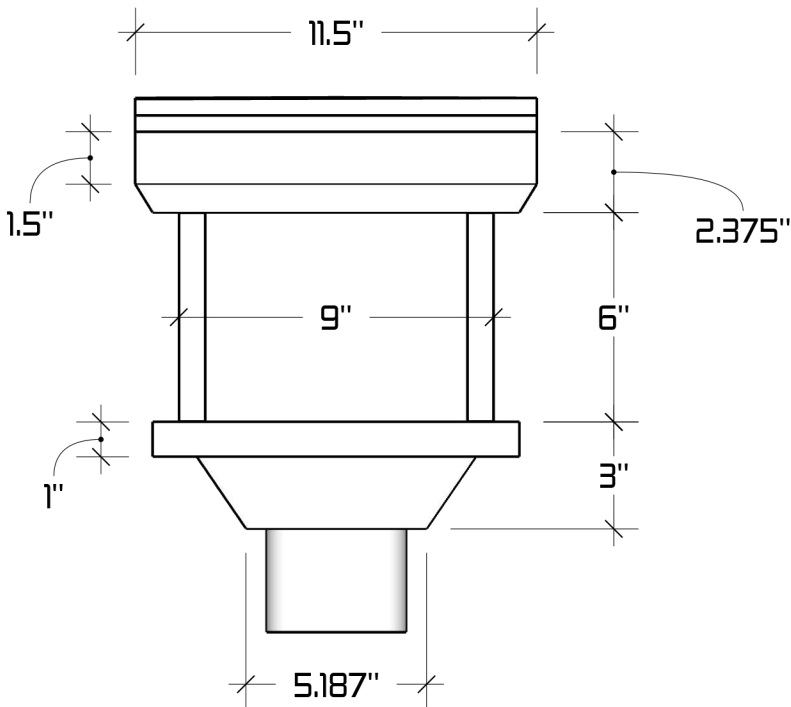

# The Santa Monica Conductor Head

## Available Downspout Options

2"x3" and 3"x4" oval outlets  
Fits square and round downspouts