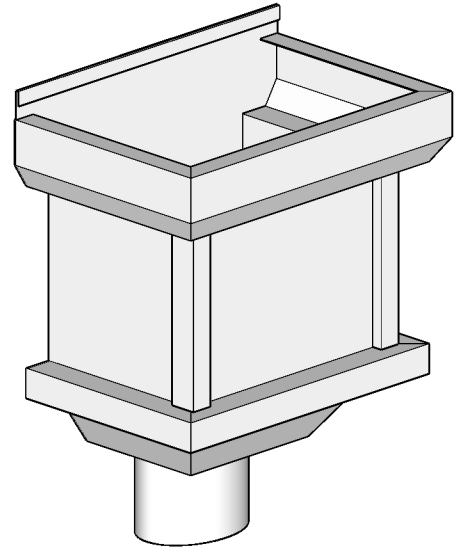

The Santa Monica Conductor Head

Available Downspout Options

- 3" Oval Outlet for 2"x3" Square or 3" Round Downspout
- 4" Oval Outlet for 3"x4" Square or 4" Round Downspout
- 5" Oval Outlet for 4"x5" Square or 5" Round Downspout

Available Materials

- 0.027" Aluminum
- Kynar - 0.032" Aluminum and 24 ga Steel
- Copper 16 oz. & 20oz.
- LCC 16 oz. & 20 oz.
- Freedom Gray® 16 oz. & 20oz.
- Zinc 0.7mm & 0.8mm

Notes:

Item is soldered when possible,
riveted when needed.