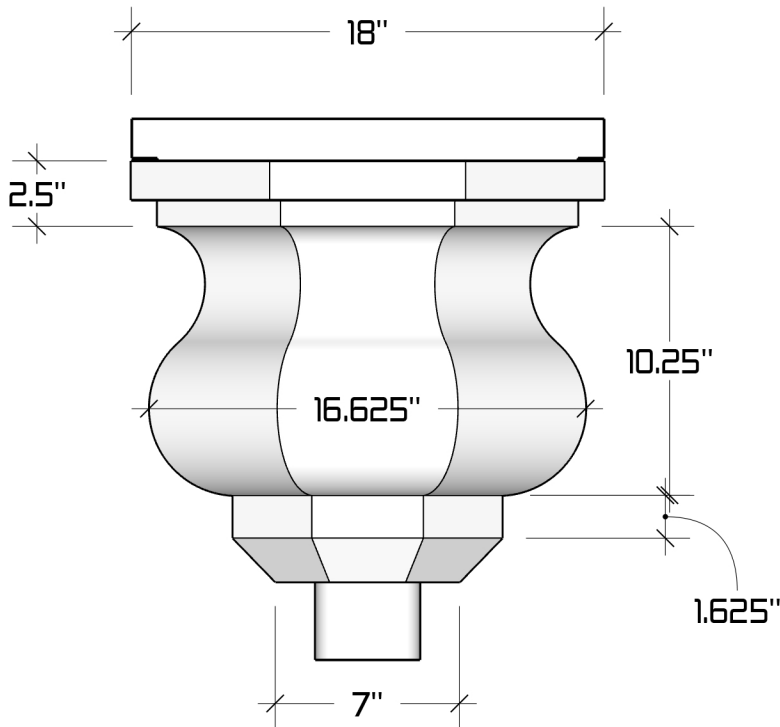

The Bodhi Conductor Head

Available Downspout Options

2"x3" and 3"x4" oval outlets
Fits square and round downspouts

Available Materials

Soldered seams when possible, otherwise riveted.

Bonderized (Paint Grip), Copper, Freedom Gray®, Lead coated Copper and 2B 304 Stainless Steel. Available in standard Powder Coated Colors. Other colors and materials may be available upon request.