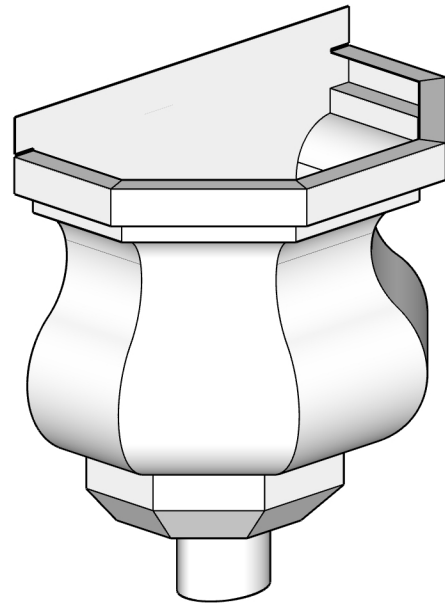

The Bodhi Conductor Head

Available Downspout Options

2"x3" and 3"x4" oval outlets
Fits square and round downspouts

Available Materials

Soldered seams when possible, otherwise riveted.

Bonderized (Paint Grip), Copper, Freedom Gray®, Lead coated Copper and 2B 304 Stainless Steel. Available in standard Powder Coated Colors. Other colors and materials may be available upon request.