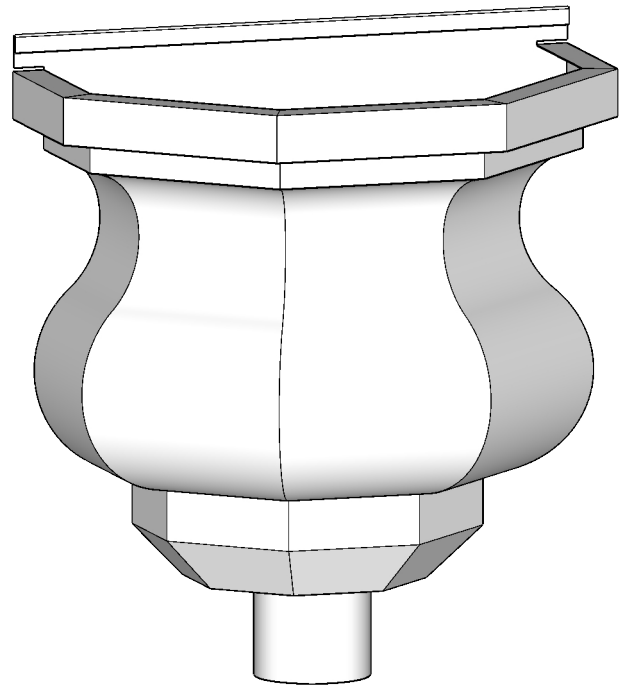

The Bodhi Conductor Head

Available Downspout Options

- 3" Oval Outlet for 2"x3" Square or 3" Round
- 4" Oval Outlet for 3"x4" Square or 4" Round

Available Materials

- Copper 16 oz.
- LCC 16 oz. & 20 oz.
- Freedom Gray® 16 oz. & 20 oz.
- Zinc 0.7mm & 0.8mm

Notes:
 - Items are hand soldered using 50/50 tin lead solder

1310 E. Cornwallis Rd.
 Durham, NC - 27713
 (919) 544-8887 - Fax: 544-8898
 info@kmsheetmetal.com - www.kmsheetmetal.com

The Premium Bodhi
 Conductor Head