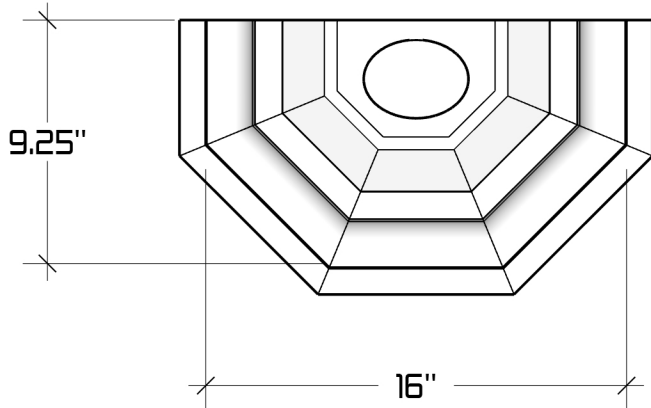

The Bodhi Conductor Head

Available Downspout Options

2"x3" and 3"x4" oval outlets
Fits square and round downspouts

Available Materials

Soldered seams when possible, otherwise riveted.

Bonderized (Paint Grip), Copper, Freedom Gray®, Lead coated Copper and 2B 304 Stainless Steel. Available in standard Powder Coated Colors. Other colors and materials may be available upon request.