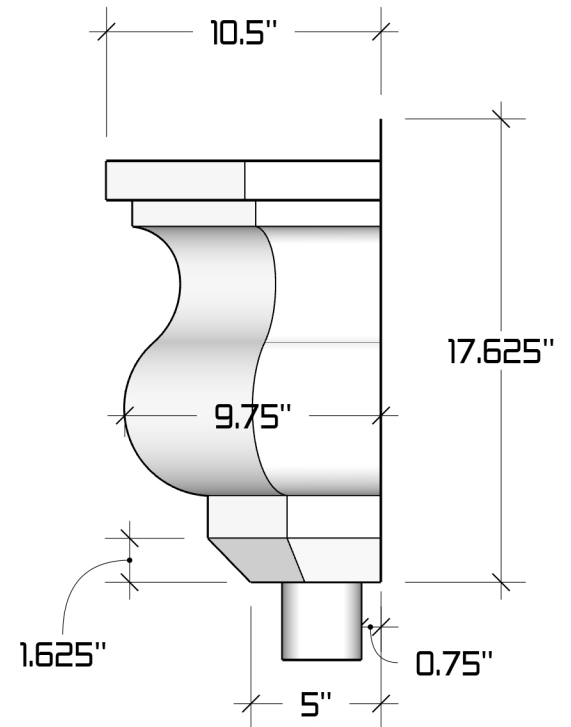

The Bodhi Conductor Head

Available Downspout Options

2"x3" and 3"x4" oval outlets
Fits square and round downspouts

Available Materials

Soldered seams when possible, otherwise riveted.

Bonderized (Paint Grip), Copper, Freedom Gray®, Lead coated Copper and 2B 304 Stainless Steel. Available in standard Powder Coated Colors. Other colors and materials may be available upon request.