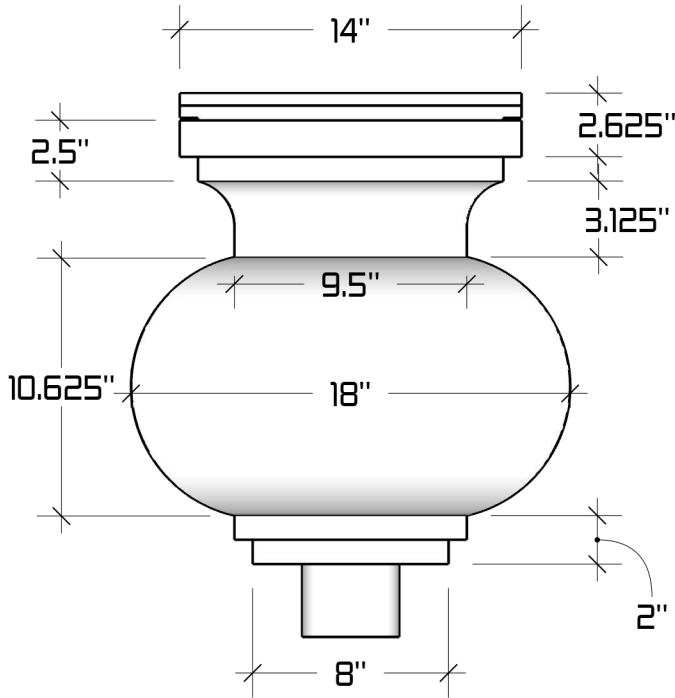

The Buddah Conductor Head

Available Downspout Options

2"x3", 3"x4", 4"x5" and 4"x6" oval outlets
Fits square and round downspouts

Available Materials

Soldered seams when possible, otherwise riveted.

Bonderized (Paint Grip), Copper, Freedom Gray®, Lead coated Copper and 2B 304 Stainless Steel. Available in standard Powder Coated Colors. Other colors and materials may be available upon request.