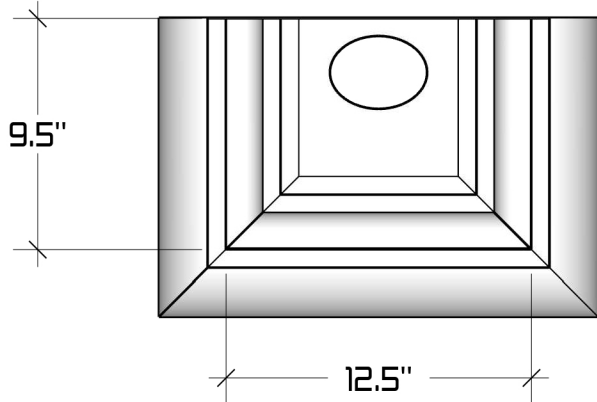

The Buddah Conductor Head

Available Downspout Options

2"x3", 3"x4", 4"x5" and 4"x6" oval outlets
Fits square and round downspouts

Available Materials

Soldered seams when possible, otherwise riveted.

Bonderized (Paint Grip), Copper, Freedom Gray®, Lead coated Copper and 2B 304 Stainless Steel. Available in standard Powder Coated Colors. Other colors and materials may be available upon request.