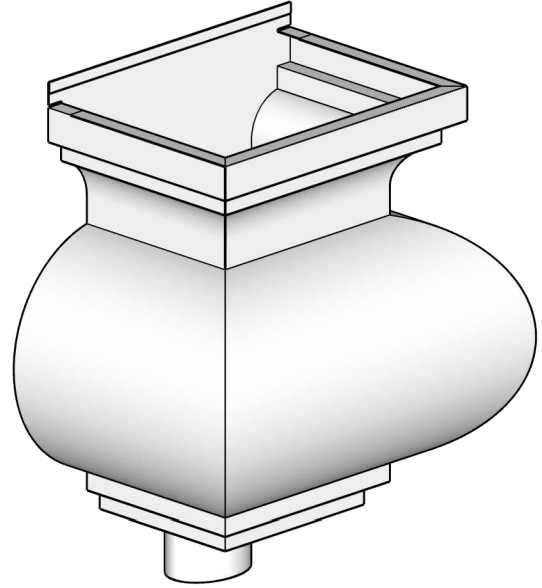

The Buddah Conductor Head

Available Downspout Options

2"x3", 3"x4", 4"x5" and 4"x6" oval outlets
Fits square and round downspouts

Available Materials

Soldered seams when possible, otherwise riveted.

Bonderized (Paint Grip), Copper, Freedom Gray®, Lead coated Copper and 2B 304 Stainless Steel. Available in standard Powder Coated Colors. Other colors and materials may be available upon request.