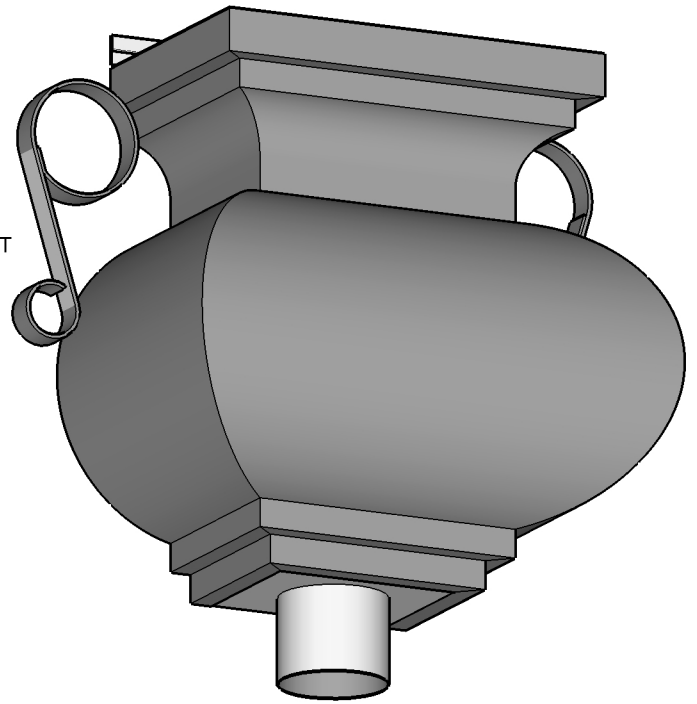

THE BUDDHA

Redefining Sheet Metal

EMAIL: info@kmsheetmetal.com

PH (919) 544-8887 FAX (919) 544-8898

1310 East Cornwallis Road | Durham, NC 27713

THE BUDDHA

- AVAILABLE IN COPPER, LEAD COATED COPPER, ZINC
- CAN ACCOMODATE 3", 4" & 5" ROUND DOWNSPOUT
OR 2"x3", 3"x4" & 4"x5" CORRUGATED OR PLAIN DOWNSPOUT
- AVAILABLE WITH COPPER BARSTOCK SCROLL FOR AN ADDITIONAL COST