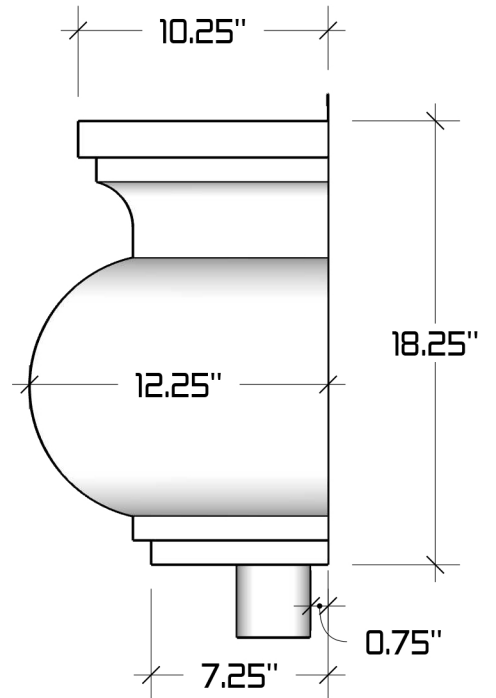

The Buddah Conductor Head

Available Downspout Options

2"x3", 3"x4", 4"x5" and 4"x6" oval outlets
Fits square and round downspouts

Available Materials

Soldered seams when possible, otherwise riveted.

Bonderized (Paint Grip), Copper, Freedom Gray®, Lead coated Copper and 2B 304 Stainless Steel. Available in standard Powder Coated Colors. Other colors and materials may be available upon request.