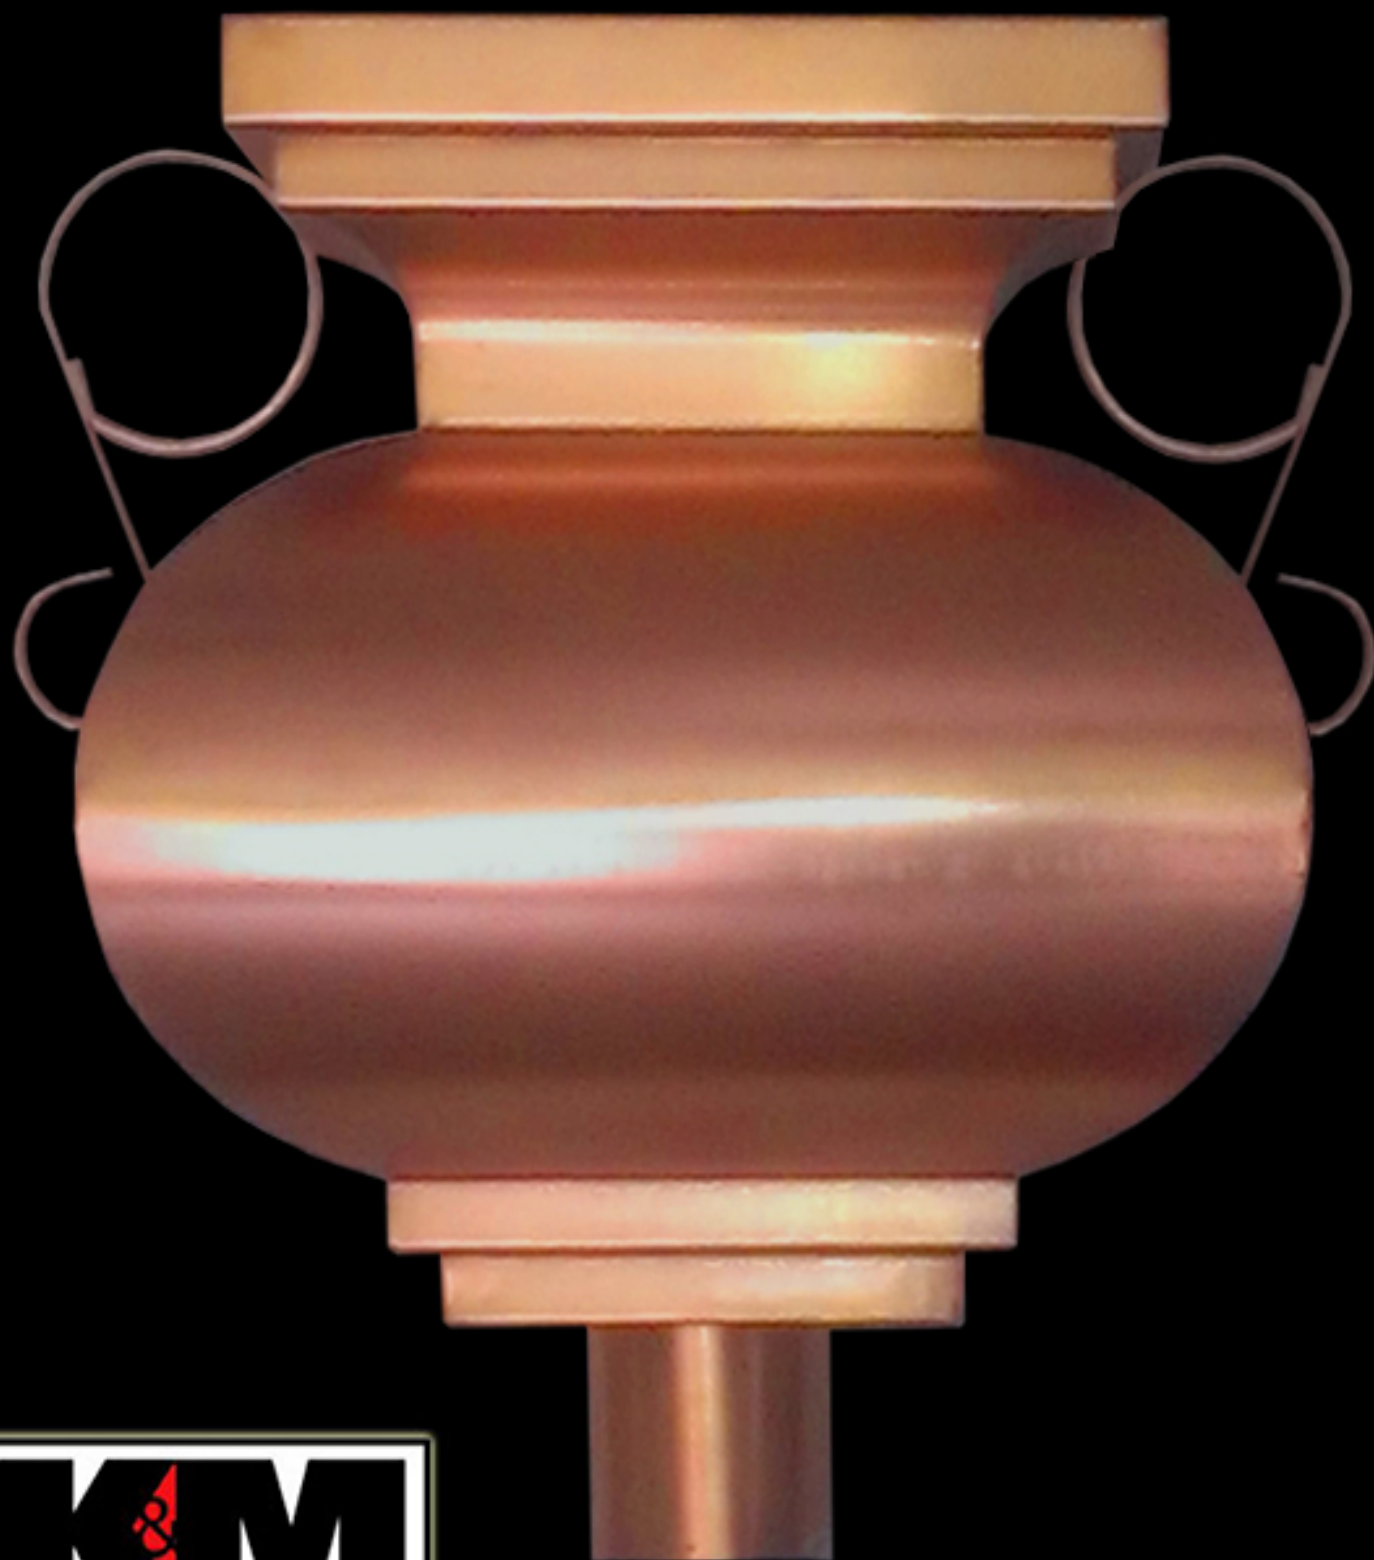

THE BUDDHA

Redefining Sheet Metal

EMAIL: info@kmsheetmetal.com

PH (919) 544-8887 FAX (919) 544-8898

1310 East Cornwallis Road | Durham, NC 27713

THE BUDDHA

- AVAILABLE IN COPPER, LEAD COATED COPPER, ZINC
- CAN ACCOMODATE 3", 4" & 5" ROUND DOWNSPOUT
OR 2"x3", 3"x4" & 4"x5" CORRUGATED OR PLAIN DOWNSPOUT
- AVAILABLE WITH COPPER BARSTOCK SCROLL FOR AN ADDITIONAL COST

1310 E. Cornwallis Rd.
Durham, NC 27713
P-(919) 544-8887 F- 544-8898

info@kmsheetmetal.com - www.kmsheetmetal.com

THE BUDDHA

CONDUCTOR HEAD

REVISIONS		REMARKS
1	MM/DD/YY	...
1	6/25/2015	...ORIGINAL DRAFT OF DRAWING
2
3
4
5