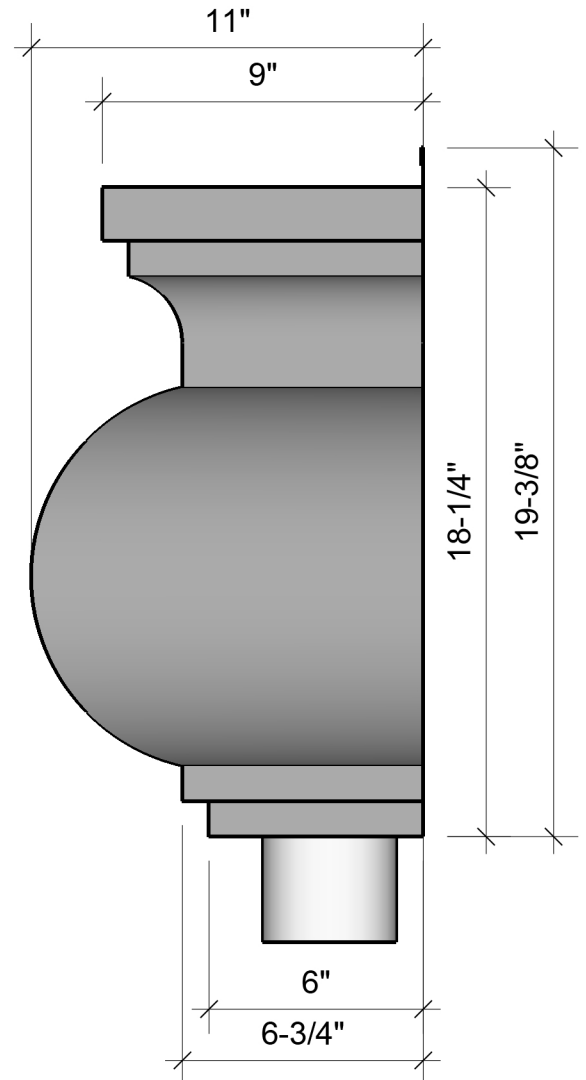

THE BUDDHA

Redefining Sheet Metal

EMAIL: info@kmsheetmetal.com

PH (919) 544-8887 FAX (919) 544-8898

1310 East Cornwallis Road | Durham, NC 27713

THE BUDDHA

- AVAILABLE IN COPPER, LEAD COATED COPPER, ZINC
- CAN ACCOMODATE 3", 4" & 5" ROUND DOWNSPOUT
OR 2"x3", 3"x4" & 4"x5" CORRUGATED OR PLAIN DOWNSPOUT
- AVAILABLE WITH COPPER BARSTOCK SCROLL FOR AN ADDITIONAL COST