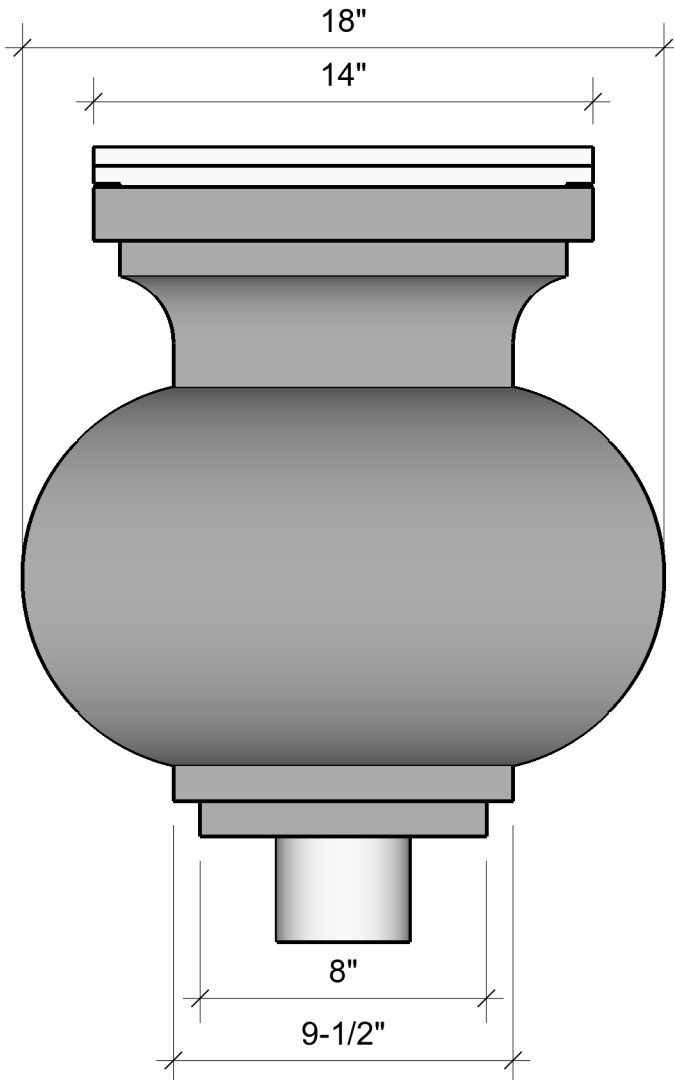

THE BUDDHA

Redefining Sheet Metal

EMAIL: info@kmsheetmetal.com

PH (919) 544-8887 FAX (919) 544-8898

1310 East Cornwallis Road | Durham, NC 27713

THE BUDDHA

- AVAILABLE IN COPPER, LEAD COATED COPPER, ZINC
- CAN ACCOMODATE 3", 4" & 5" ROUND DOWNSPOUT
OR 2"x3", 3"x4" & 4"x5" CORRUGATED OR PLAIN DOWNSPOUT
- AVAILABLE WITH COPPER BARSTOCK SCROLL FOR AN ADDITIONAL COST