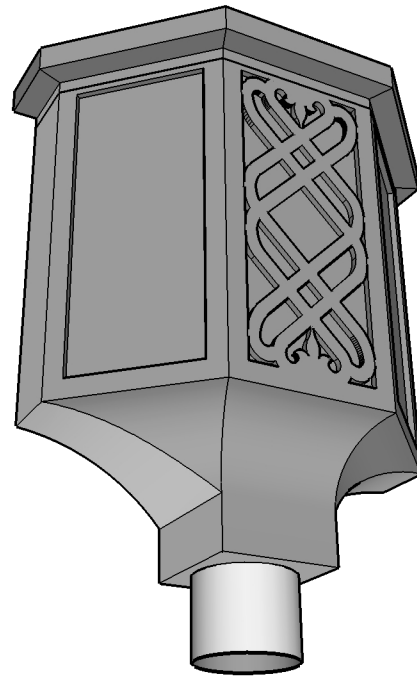

THE CHANCELLOR

Redefining Sheet Metal

EMAIL: info@kmsheetmetal.com

PH (919) 544-8887 FAX (919) 544-8898

1310 East Cornwallis Road | Durham, NC 27713

The Chancellor Conductor Head

-AVAILABLE IN COPPER, LEAD COATED COPPER, ZINC OR STEEL
 -CAN ACCOMODATE 3" & 4" ROUND DOWNSPOUT
 OR 2"x3" & 3"x4" CORRUGATED OR PLAIN DOWNSPOUT