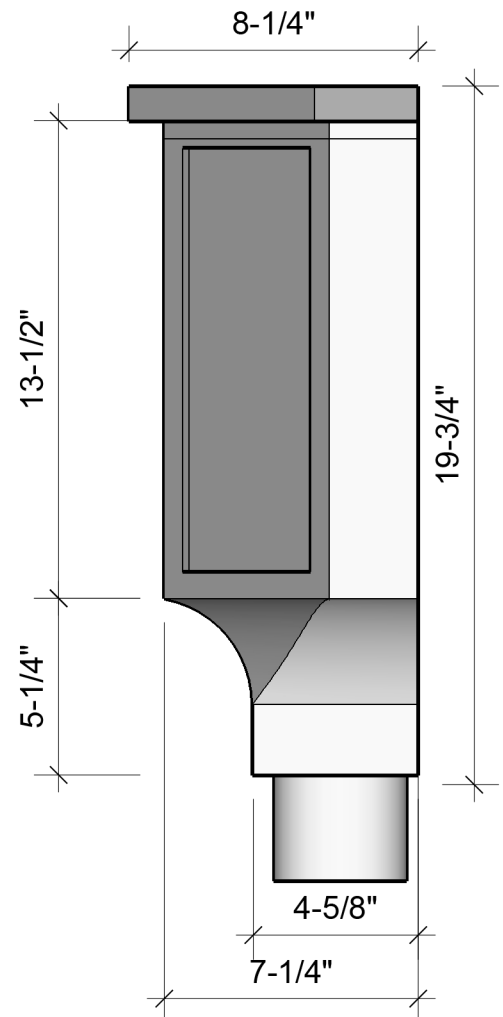

THE CHANCELLOR

Redefining Sheet Metal

EMAIL: info@kmsheetmetal.com

PH (919) 544-8887 FAX (919) 544-8898

1310 East Cornwallis Road | Durham, NC 27713

The Chancellor Conductor Head

-AVAILABLE IN COPPER, LEAD COATED COPPER, ZINC OR STEEL
 -CAN ACCOMODATE 3" & 4" ROUND DOWNSPOUT
 OR 2"x3" & 3"x4" CORRUGATED OR PLAIN DOWNSPOUT