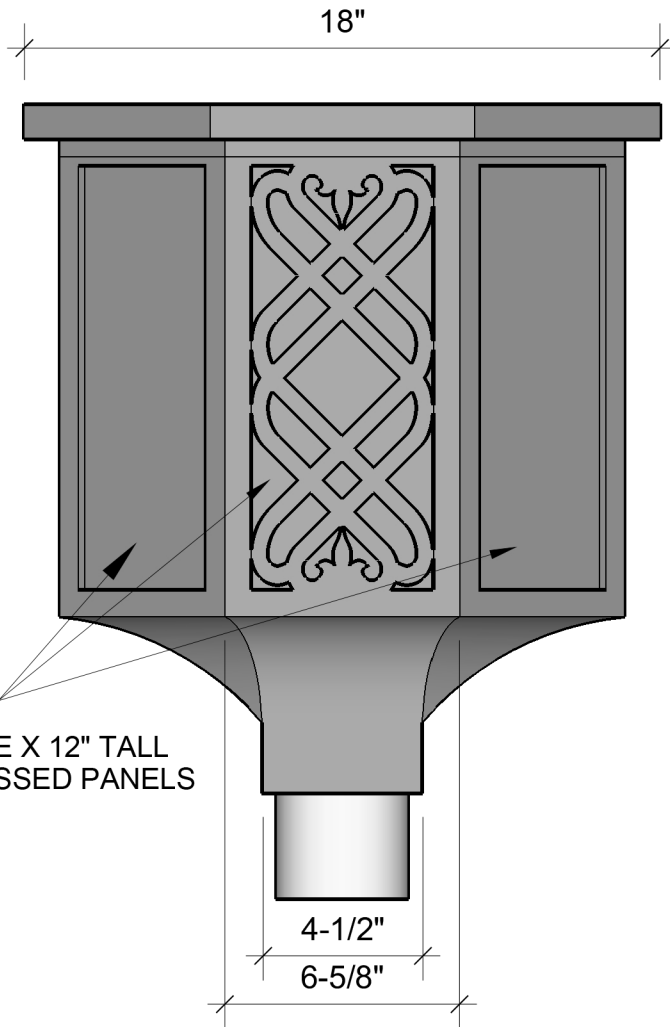

THE CHANCELLOR

Redefining Sheet Metal

EMAIL: info@kmsheetmetal.com

PH (919) 544-8887 FAX (919) 544-8898

1310 East Cornwallis Road | Durham, NC 27713

The Chancellor Conductor Head

-AVAILABLE IN COPPER, LEAD COATED COPPER, ZINC OR STEEL
 -CAN ACCOMODATE 3" & 4" ROUND DOWNSPOUT
 OR 2"x3" & 3"x4" CORRUGATED OR PLAIN DOWNSPOUT