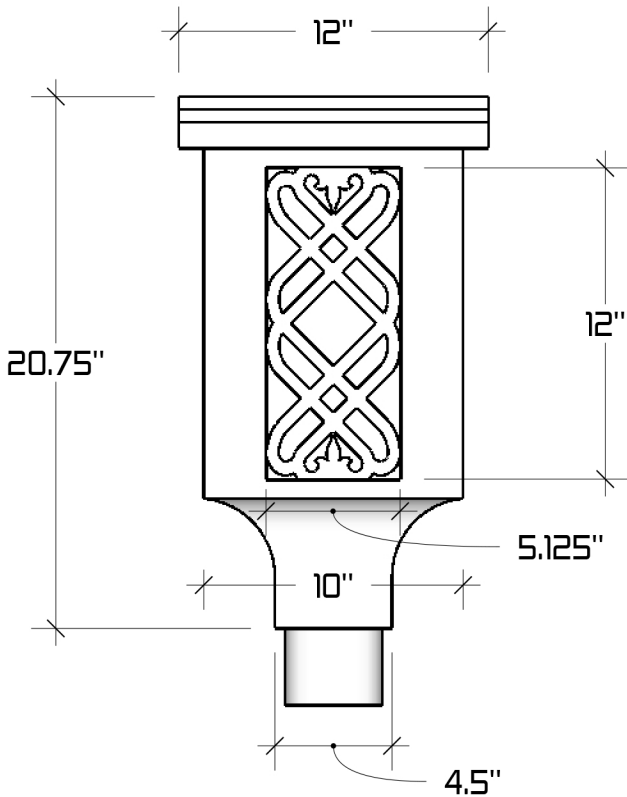

# The Chancellor Square Conductor Head

## Available Downspout Options

- 3" Oval Outlet for 2"x3" Square or 3" Round
- 4" Oval Outlet for 3"x4" Square or 4" Round

## Available Materials

- Copper 16 oz. & 20oz.
- LCC 16 oz. & 20 oz.
- Freedom Gray® 16 oz. & 20 oz.
- Zinc 0.7mm & 0.8mm

REVISIONS	
MM/DD/YY	REMARKS
1 6/25/2015	...ORIGINAL DRAFT OF DRAWING
2	...
3	...
4	...
5	...