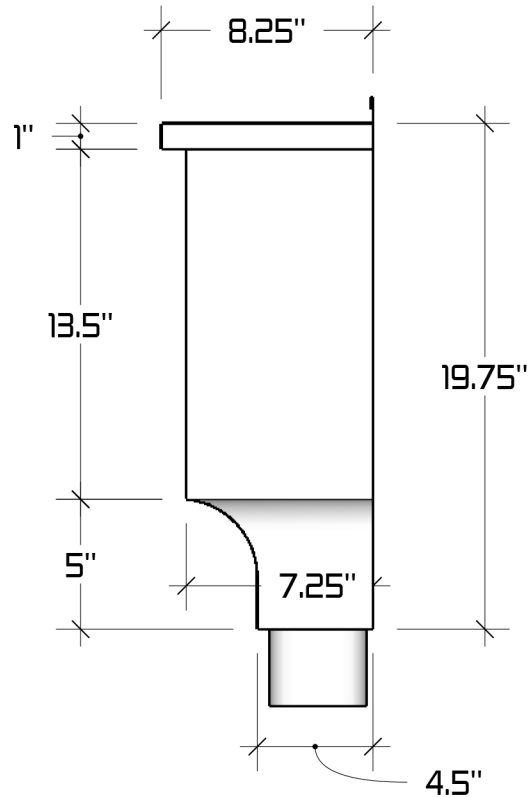

# The Chancellor Square Conductor Head

## Available Downspout Options

- 3" Oval Outlet for 2"x3" Square or 3" Round
- 4" Oval Outlet for 3"x4" Square or 4" Round

## Available Materials

- Copper 16 oz. & 20oz.
- LCC 16 oz. & 20 oz.
- Freedom Gray® 16 oz. & 20 oz.
- Zinc 0.7mm & 0.8mm

REVISIONS	
MM/DD/YY	REMARKS
1 6/25/2015	...ORIGINAL DRAFT OF DRAWING
2	...
3	...
4	...
5	...