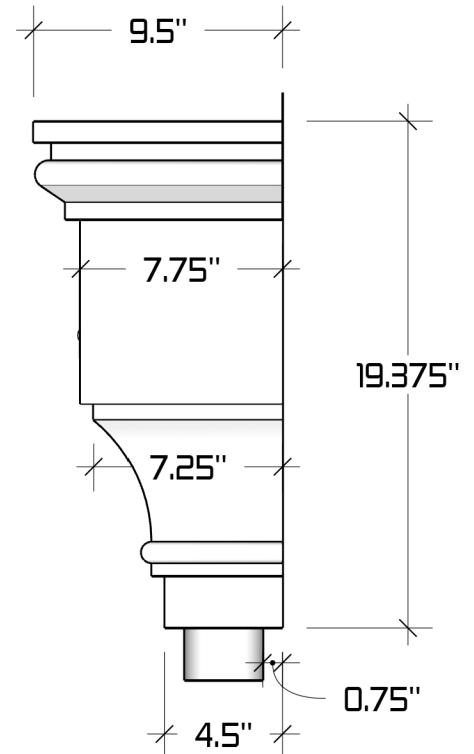

The Churchill Conductor Head

Available Downspout Options

2"x3" and 3"x4" oval outlets
Fits square and round downspouts

Optional Fleur de Lis stamping shown

Available Materials

Soldered seams when possible, otherwise riveted.