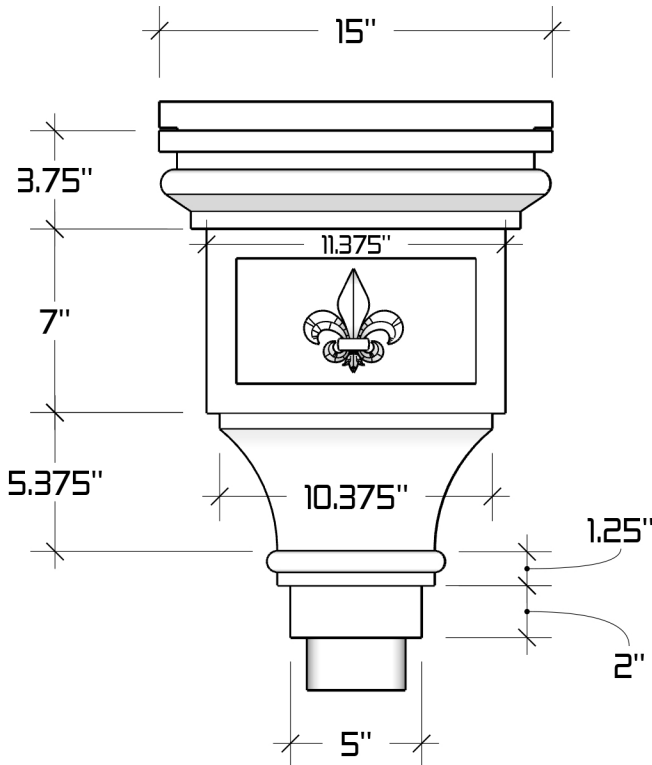

The Churchill Conductor Head

Available Downspout Options

2"x3" and 3"x4" oval outlets
Fits square and round downspouts

Optional Fleur de Lis stamping shown

Available Materials

Soldered seams when possible, otherwise riveted.