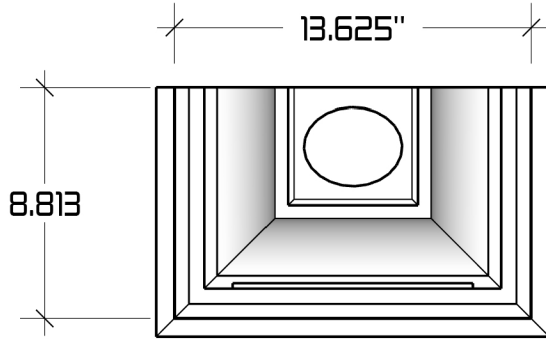

The Churchill Conductor Head

Available Downspout Options

2"x3" and 3"x4" oval outlets
Fits square and round downspouts

Optional Fleur de Lis stamping shown

Available Materials

Soldered seams when possible, otherwise riveted.