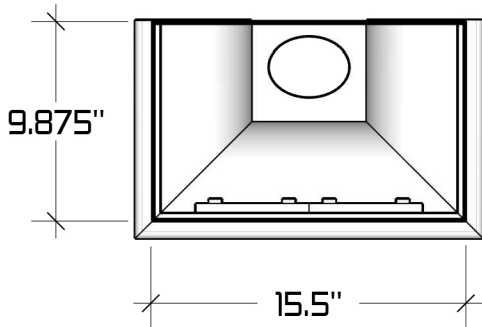

The Diamond Conductor Head

Available Downspout Options

2"x3, 3"x4" and 4"x5" oval outlets
Fits square and round downspouts

Available Materials

Soldered seams when possible, otherwise riveted.

Bonderized (Paint Grip), Copper, Freedom Gray®, Lead coated Copper, Galvalume Plus, Kynar® Aluminum (colors), Kynar® Galvalume (colors), 2B 304 Stainless Steel. Available in standard Powder Coated Colors. Other colors and materials may be available upon request.