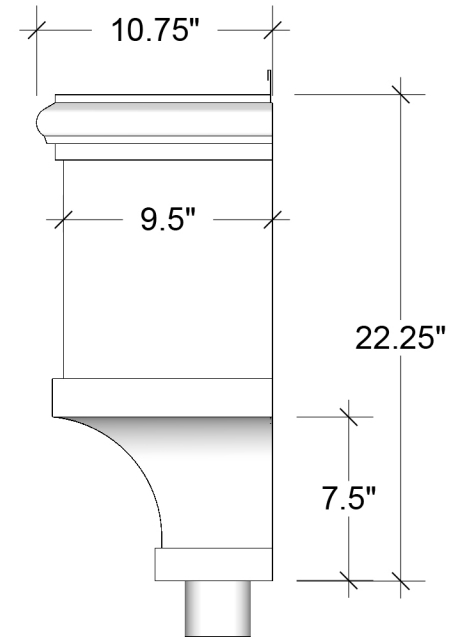

The Diamond Conductor Head

Available Downspout Options

- ☐ 2"x3" , 3"x4" , 4"x5 and 4"x6" Square
- ☐ 3" , 4" and 5" Round

Available Materials

- ☐ 0.032" Aluminum and 24 Gauge Kynar™ Steel
- ☐ Copper 16 oz. & 20oz.
- ☐ LCC 16 oz. & 20 oz.
- ☐ Freedom Gray® 16 oz. & 20oz.
- ☐ Zinc 0.7mm & 0.8mm
- ☐ 24 gauge 304 2B Stainless Steel

Notes:

Item is soldered when possible,
riveted when needed.

REVISIONS	
MM/DD/YY	REMARKS
1	...ORIGINAL DRAFT OF DRAWING
2	...
3	...
4	...
5	...