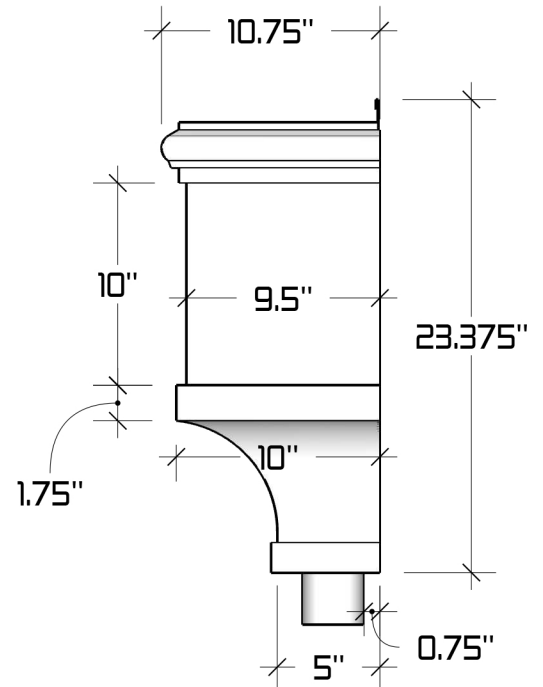

The Diamond Conductor Head

Available Downspout Options

2"x3, 3"x4" and 4"x5" oval outlets
Fits square and round downspouts

Available Materials

Soldered seams when possible, otherwise riveted.

Bonderized (Paint Grip), Copper, Freedom Gray®, Lead coated Copper, Galvalume Plus, Kynar® Aluminum (colors), Kynar® Galvalume (colors), 2B 304 Stainless Steel. Available in standard Powder Coated Colors. Other colors and materials may be available upon request.