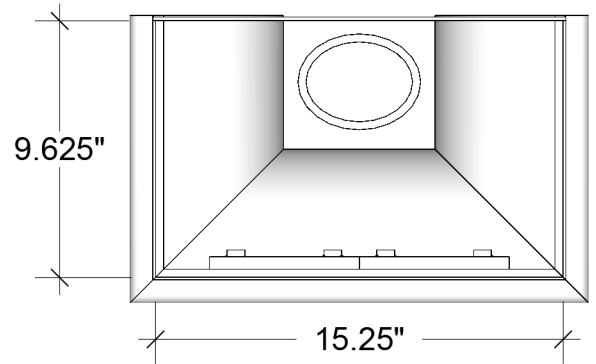

The Diamond Conductor Head

Available Downspout Options

- ☐ 2"x3" , 3"x4" , 4"x5 and 4"x6" Square
- ☐ 3" , 4" and 5" Round

Available Materials

- ☐ 0.032" Aluminum and 24 Gauge Kynar™ Steel
- ☐ Copper 16 oz. & 20oz.
- ☐ LCC 16 oz. & 20 oz.
- ☐ Freedom Gray® 16 oz. & 20oz.
- ☐ Zinc 0.7mm & 0.8mm
- ☐ 24 gauge 304 2B Stainless Steel

Notes:

Item is soldered when possible,
riveted when needed.

REVISIONS	
MM/DD/YY	REMARKS
1	...ORIGINAL DRAFT OF DRAWING
2	...
3	...
4	...
5	...