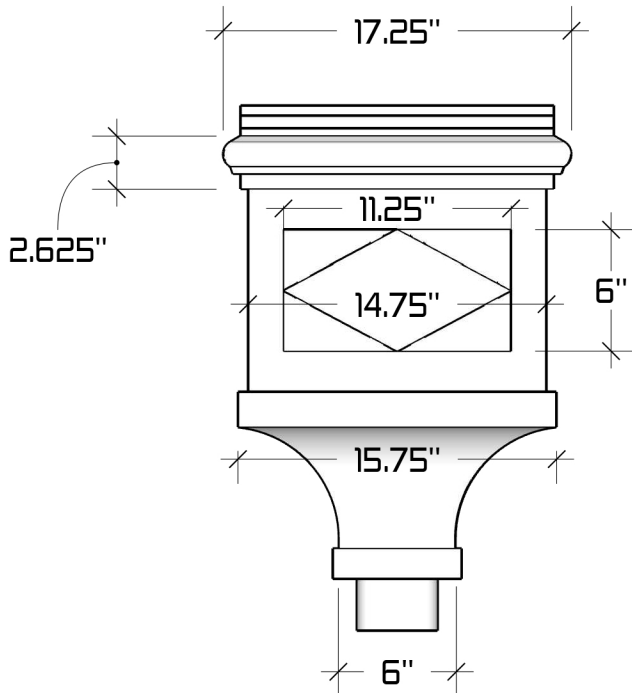

The Diamond Conductor Head

Available Downspout Options

2"x3, 3"x4" and 4"x5" oval outlets
Fits square and round downspouts

Available Materials

Soldered seams when possible, otherwise riveted.

Bonderized (Paint Grip), Copper, Freedom Gray®, Lead coated Copper, Galvalume Plus, Kynar® Aluminum (colors), Kynar® Galvalume (colors), 2B 304 Stainless Steel. Available in standard Powder Coated Colors. Other colors and materials may be available upon request.