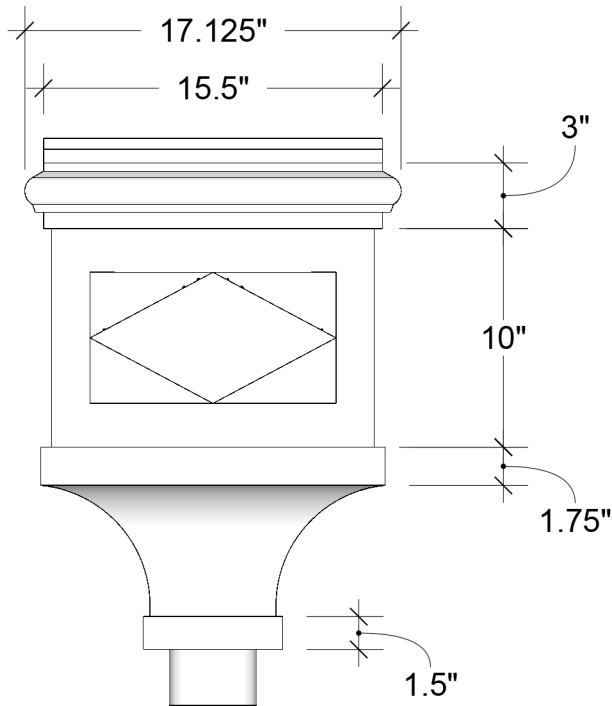

The Diamond Conductor Head

Available Downspout Options

- ☐ 2"x3" , 3"x4" , 4"x5 and 4"x6" Square
- ☐ 3" , 4" and 5" Round

Available Materials

- ☐ 0.032" Aluminum and 24 Gauge Kynar™ Steel
- ☐ Copper 16 oz. & 20oz.
- ☐ LCC 16 oz. & 20 oz.
- ☐ Freedom Gray® 16 oz. & 20oz.
- ☐ Zinc 0.7mm & 0.8mm
- ☐ 24 gauge 304 2B Stainless Steel

Notes:

Item is soldered when possible,
riveted when needed.

REVISIONS	
MM/DD/YY	REMARKS
1	...ORIGINAL DRAFT OF DRAWING
2	...
3	...
4	...
5	...