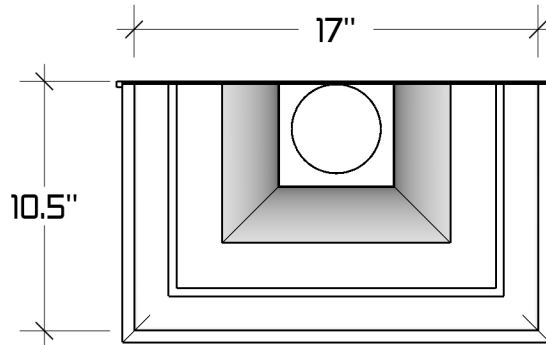

The Emperor Leader Head

Available Downspout Options

- ☐ 3" Oval Outlet for 2"x3" Square or 3" Round Downspout
- ☐ 4" Oval Outlet for 3"x4" Square or 4" Round Downspout

Available Materials

- ☐ Copper 16 oz. & 20oz.
- ☐ LCC 16 oz. & 20 oz.
- ☐ Freedom Gray® 16 oz. & 20oz.
- ☐ Zinc 0.7mm & 0.8mm
- ☐ 26 ga Stainless Steel 304 2B
  (Can be powder coated to match our Kynar color offerings)

Notes:

Item is always soldered.

REVISIONS	
MM/DD/YY	REMARKS
1	...ORIGINAL DRAFT OF DRAWING
2	...
3	...
4	...
5	...