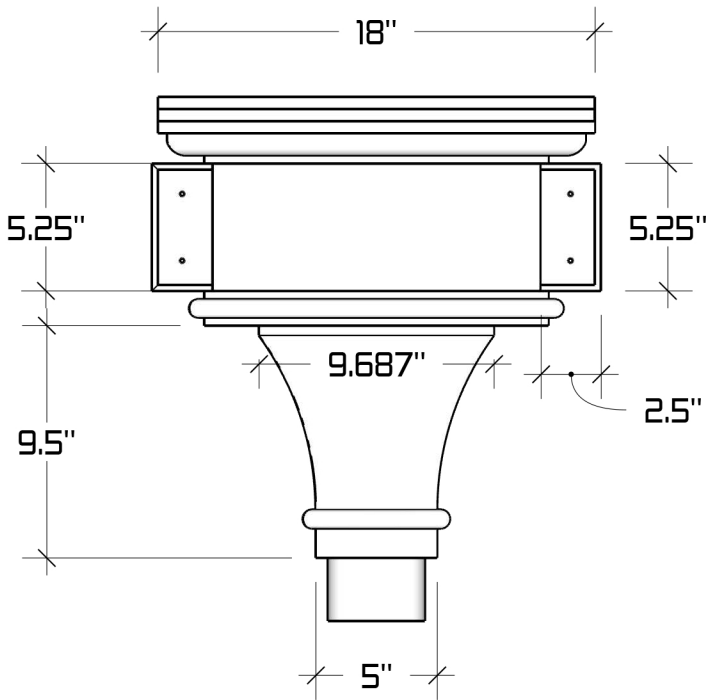

The Emperor Conductor Head

Available Downspout Options

2"x3 and 3"x4" oval outlets
Fits square and round downspouts

Optional
Flanges

Available Materials

Soldered seams when possible, otherwise riveted.

Bonderized (Paint Grip), Copper, Freedom Gray®, Lead coated Copper, Zinc and 2B 304 Stainless Steel. Available in standard Powder Coated Colors. Other colors and materials may be available upon request.