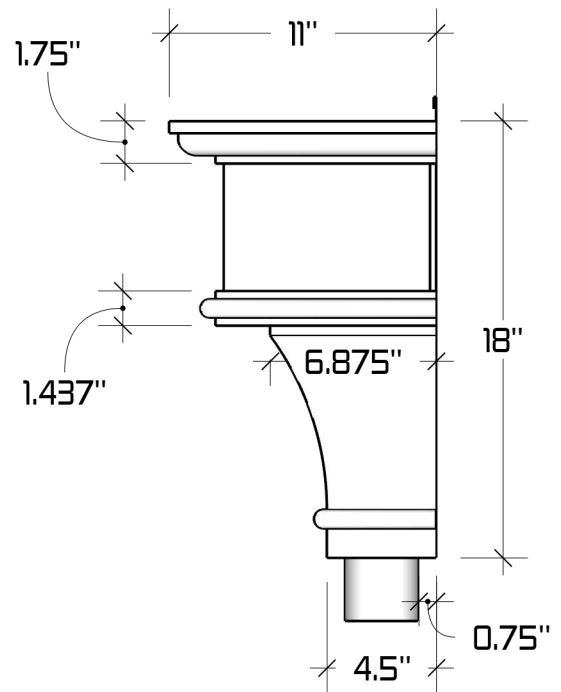

The Emperor Conductor Head

Available Downspout Options

2"x3 and 3"x4" oval outlets
Fits square and round downspouts

Optional
Flanges

Available Materials

Soldered seams when possible, otherwise riveted.

Bonderized (Paint Grip), Copper, Freedom Gray®, Lead coated Copper, Zinc and 2B 304 Stainless Steel. Available in standard Powder Coated Colors. Other colors and materials may be available upon request.