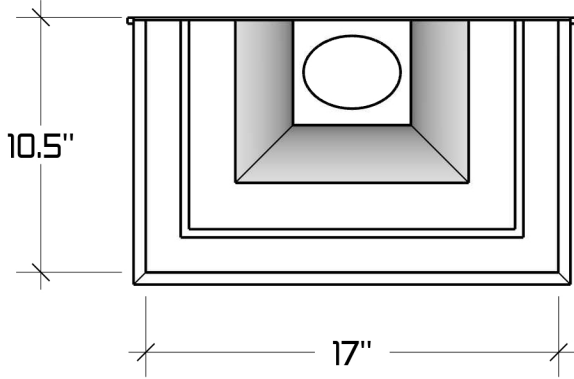

The Emperor Conductor Head

Available Downspout Options

2"x3 and 3"x4" oval outlets
Fits square and round downspouts

Optional
Flanges

Available Materials

Soldered seams when possible, otherwise riveted.

Bonderized (Paint Grip), Copper, Freedom Gray®, Lead coated Copper, Zinc and 2B 304 Stainless Steel. Available in standard Powder Coated Colors. Other colors and materials may be available upon request.