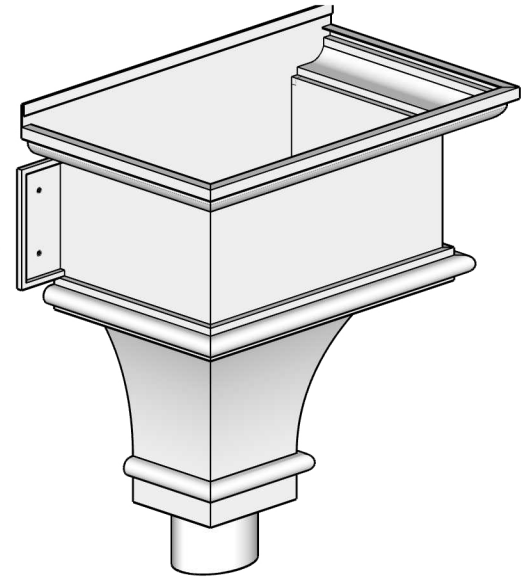

The Emperor Conductor Head

Available Downspout Options

2"x3 and 3"x4" oval outlets
Fits square and round downspouts

Optional
Flanges

Available Materials

Soldered seams when possible, otherwise riveted.

Bonderized (Paint Grip), Copper, Freedom Gray®, Lead coated Copper, Zinc and 2B 304 Stainless Steel. Available in standard Powder Coated Colors. Other colors and materials may be available upon request.