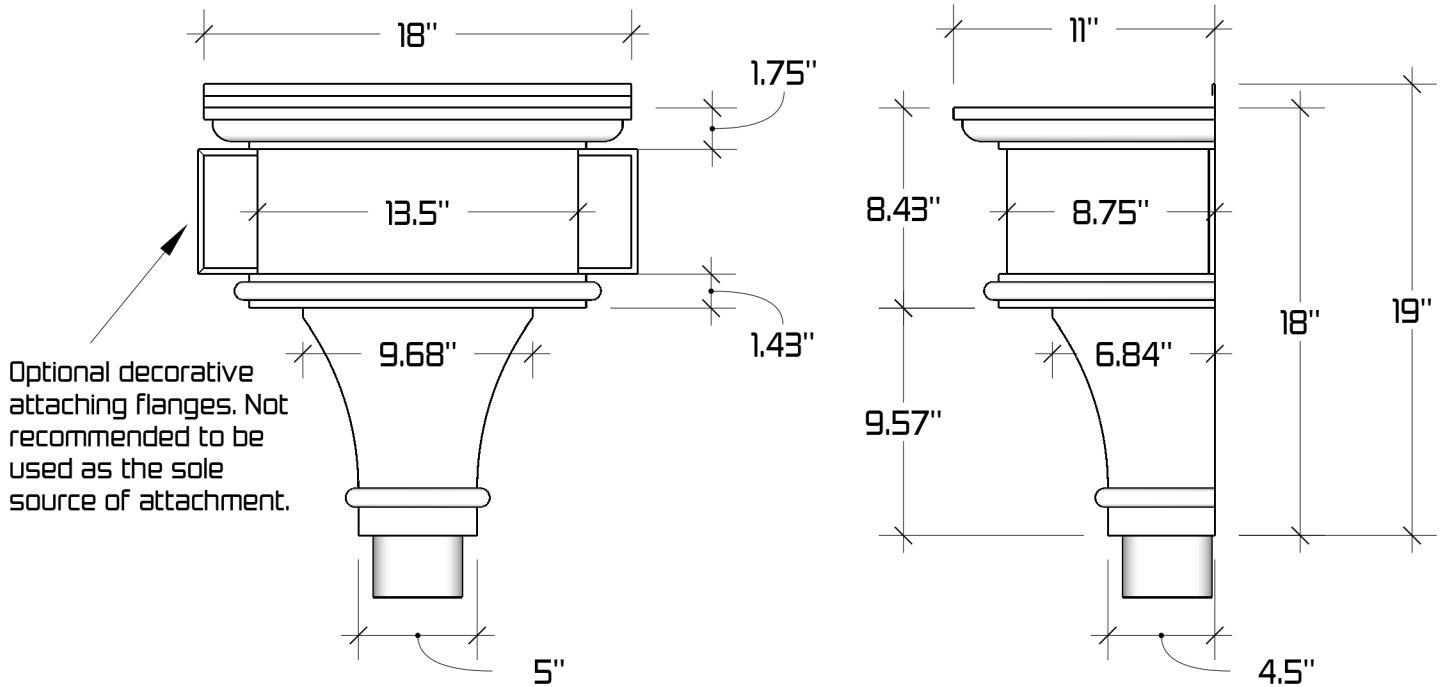

The Emperor Leader Head

Available Downspout Options

- ☐ 3" Oval Outlet for 2"x3" Square or 3" Round Downspout
- ☐ 4" Oval Outlet for 3"x4" Square or 4" Round Downspout

Available Materials

- ☐ Copper 16 oz. & 20oz.
- ☐ LCC 16 oz. & 20 oz.
- ☐ Freedom Gray® 16 oz. & 20oz.
- ☐ Zinc 0.7mm & 0.8mm
- ☐ 26 ga Stainless Steel 304 2B
  (Can be powder coated to match our Kynar color offerings)

Notes:

Item is always soldered.

REVISIONS	
MM/DD/YY	REMARKS
1	...ORIGINAL DRAFT OF DRAWING
2	...
3	...
4	...
5	...