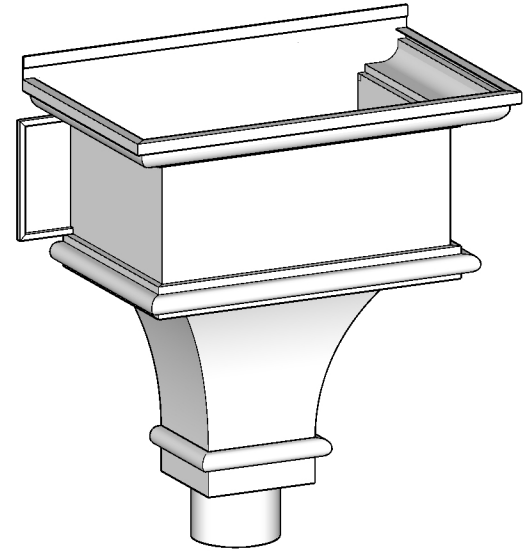

The Emperor Leader Head

Available Downspout Options

- 3" Oval Outlet for 2"x3" Square or 3" Round Downspout
- 4" Oval Outlet for 3"x4" Square or 4" Round Downspout

Available Materials

- Copper 16 oz. & 20oz.
- LCC 16 oz. & 20 oz.
- Freedom Gray® 16 oz. & 20oz.
- Zinc 0.7mm & 0.8mm
- 26 ga Stainless Steel 304 2B
(Can be powder coated to match our Kynar color offerings)

Notes:

Item is always soldered.

REVISIONS	
MM/DD/YY	REMARKS
1	...ORIGINAL DRAFT OF DRAWING
2	...
3	...
4	...
5	...