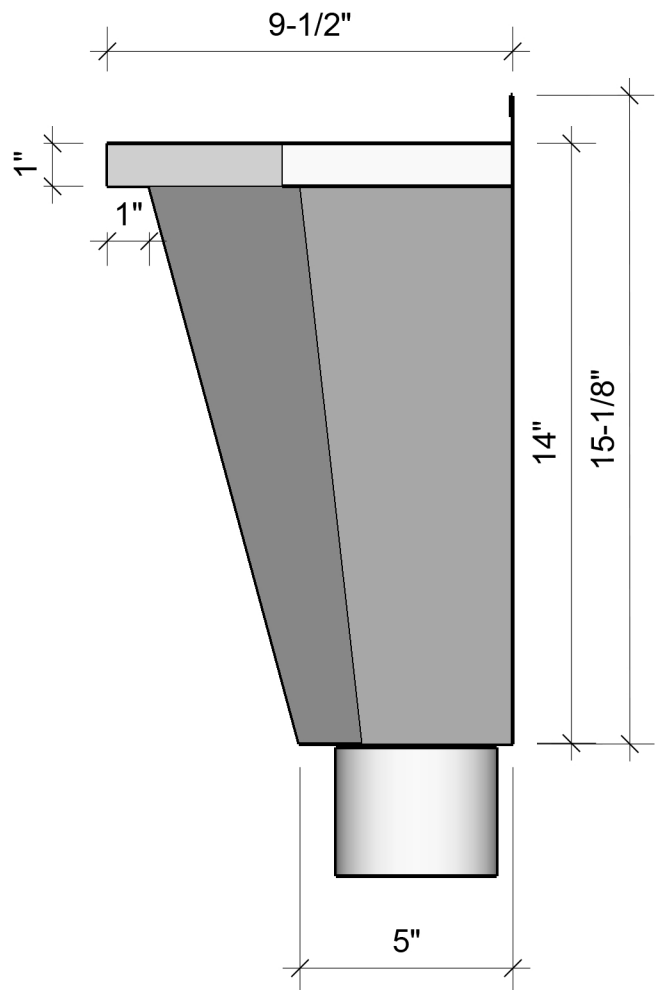

# THE CONTEMPORARY

- AVAILABLE IN COPPER, LEAD COATED COPPER, ZINC GALV-ALUME, PAINT GRIP OR PRE-FINISHED ALUMINUM & STEEL STANDARD COLORS KYNAR FINISH
- \*\*CUSTOM COLORS AVAILABLE AT AN INCREASED COST\*\*
- CAN ACCOMODATE 3" & 4" ROUND DOWNSPOUT OR 2"x3" & 3"x4" CORRUGATED OR PLAIN DOWNSPOUT