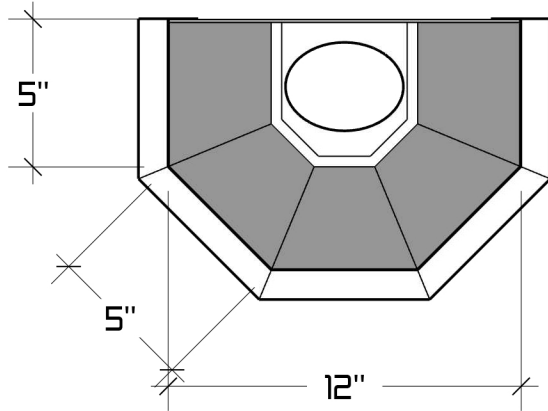

The Contemporary Conductor Head

Available Downspout Options

2"x3 and 3"x4" oval outlets
Fits square and round downspouts

Available Materials

Soldered seams when possible, otherwise riveted.

Aluminum 0.027", Bonderized (Paint Grip), Copper, Freedom Gray®, Lead coated Copper, Galvalume Plus, Kynar® Aluminum (colors), Kynar® Galvalume (colors), 2B 304 Stainless Steel. Available in standard Powder Coated Colors. Other colors and materials may be available upon request.