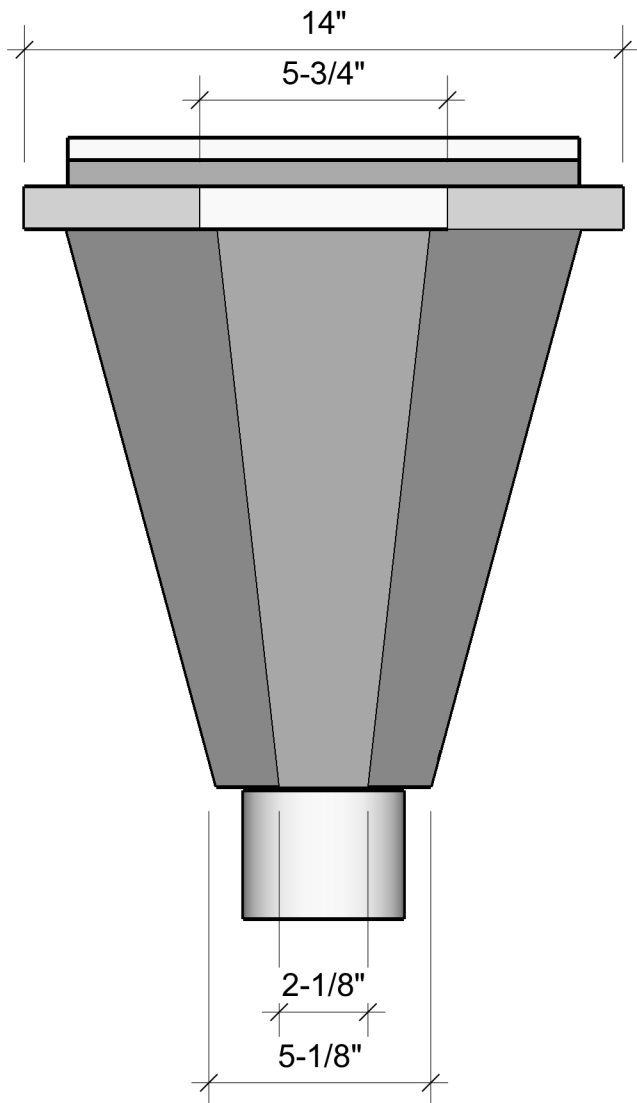

# THE CONTEMPORARY

- AVAILABLE IN COPPER, LEAD COATED COPPER, ZINC GALV-ALUME, PAINT GRIP OR PRE-FINISHED ALUMINUM & STEEL STANDARD COLORS KYNAR FINISH
- \*\*CUSTOM COLORS AVAILABLE AT AN INCREASED COST\*\*
- CAN ACCOMODATE 3" & 4" ROUND DOWNSPOUT OR 2"x3" & 3"x4" CORRUGATED OR PLAIN DOWNSPOUT