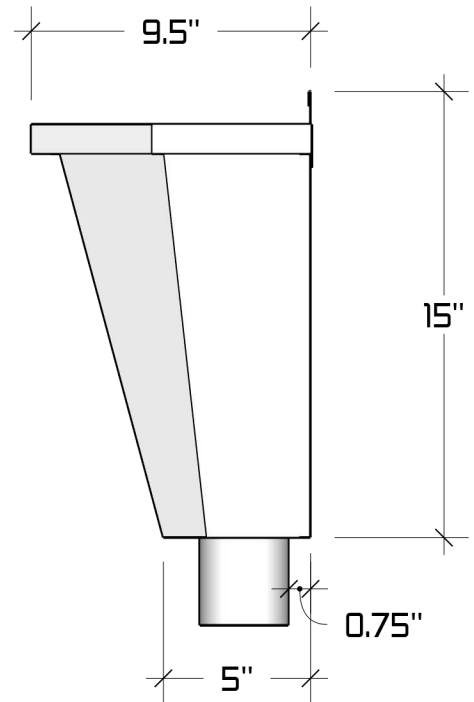

The Contemporary Conductor Head

Available Downspout Options

2"x3 and 3"x4" oval outlets
Fits square and round downspouts

Available Materials

Soldered seams when possible, otherwise riveted.

Aluminum 0.027", Bonderized (Paint Grip), Copper, Freedom Gray®, Lead coated Copper, Galvalume Plus, Kynar® Aluminum (colors), Kynar® Galvalume (colors), 2B 304 Stainless Steel. Available in standard Powder Coated Colors. Other colors and materials may be available upon request.