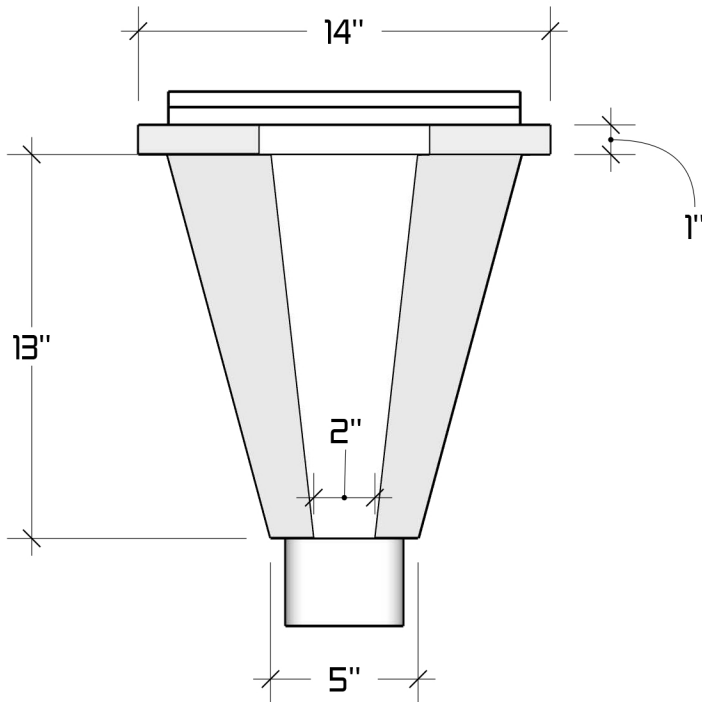

The Contemporary Conductor Head

Available Downspout Options

2"x3 and 3"x4" oval outlets
Fits square and round downspouts

Available Materials

Soldered seams when possible, otherwise riveted.

Aluminum 0.027", Bonderized (Paint Grip), Copper, Freedom Gray®, Lead coated Copper, Galvalume Plus, Kynar® Aluminum (colors), Kynar® Galvalume (colors), 2B 304 Stainless Steel. Available in standard Powder Coated Colors. Other colors and materials may be available upon request.