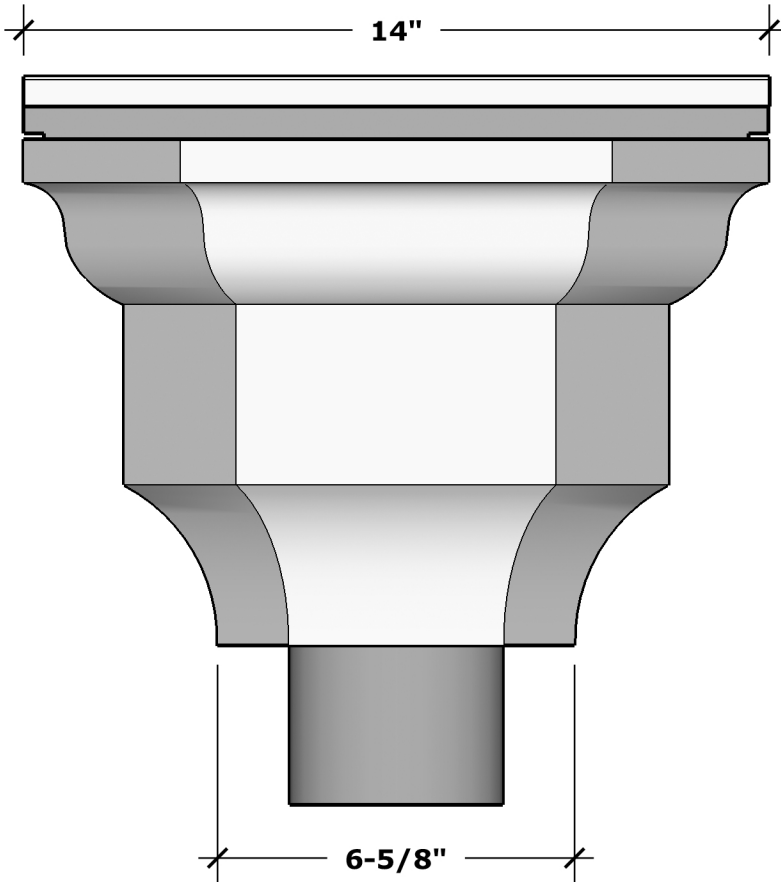

THE EXCALIBUR

Redefining Sheet Metal

EMAIL: info@kmsheetmetal.com

PH (919) 544-8887 FAX (919) 544-8898

1310 East Cornwallis Road | Durham, NC 27713

THE EXCALIBUR

-AVAILABLE IN COPPER, LEAD COATED COPPER, ZINC OR STEEL
 -CAN ACCOMODATE 3" & 4" ROUND DOWNSPOUT
 OR 2"x3" & 3"x4" CORRUGATED OR PLAIN DOWNSPOUT

OVAL OUTLET SIZE VARIES
 DEPENDING ON THE TYPE
 OF DOWNSPOUT SELECTED

1310 E. Cornwallis Rd.
 Durham, NC 27713
 P-(919) 544-8887 F- 544-8898

info@kmsheetmetal.com - www.kmsheetmetal.com

EXCALIBUR

CONDUCTOR HEAD