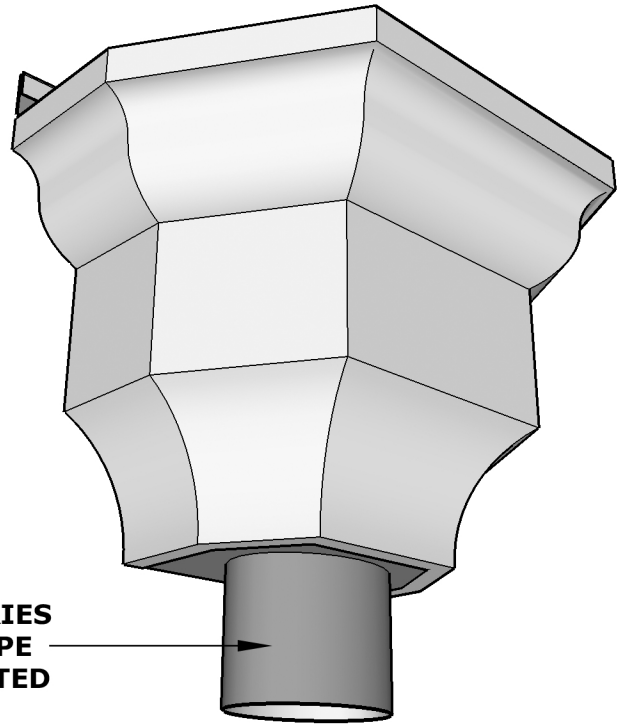

THE EXCALIBUR

Redefining Sheet Metal

EMAIL: info@kmsheetmetal.com

PH (919) 544-8887 FAX (919) 544-8898

1310 East Cornwallis Road | Durham, NC 27713

THE EXCALIBUR

-AVAILABLE IN COPPER, LEAD COATED COPPER, ZINC OR STEEL
 -CAN ACCOMODATE 3" & 4" ROUND DOWNSPOUT
 OR 2"x3" & 3"x4" CORRUGATED OR PLAIN DOWNSPOUT

OVAL OUTLET SIZE VARIES
 DEPENDING ON THE TYPE
 OF DOWNSPOUT SELECTED

1310 E. Cornwallis Rd.
 Durham, NC 27713
 P-(919) 544-8887 F- 544-8898

info@kmsheetmetal.com - www.kmsheetmetal.com

EXCALIBUR

CONDUCTOR HEAD