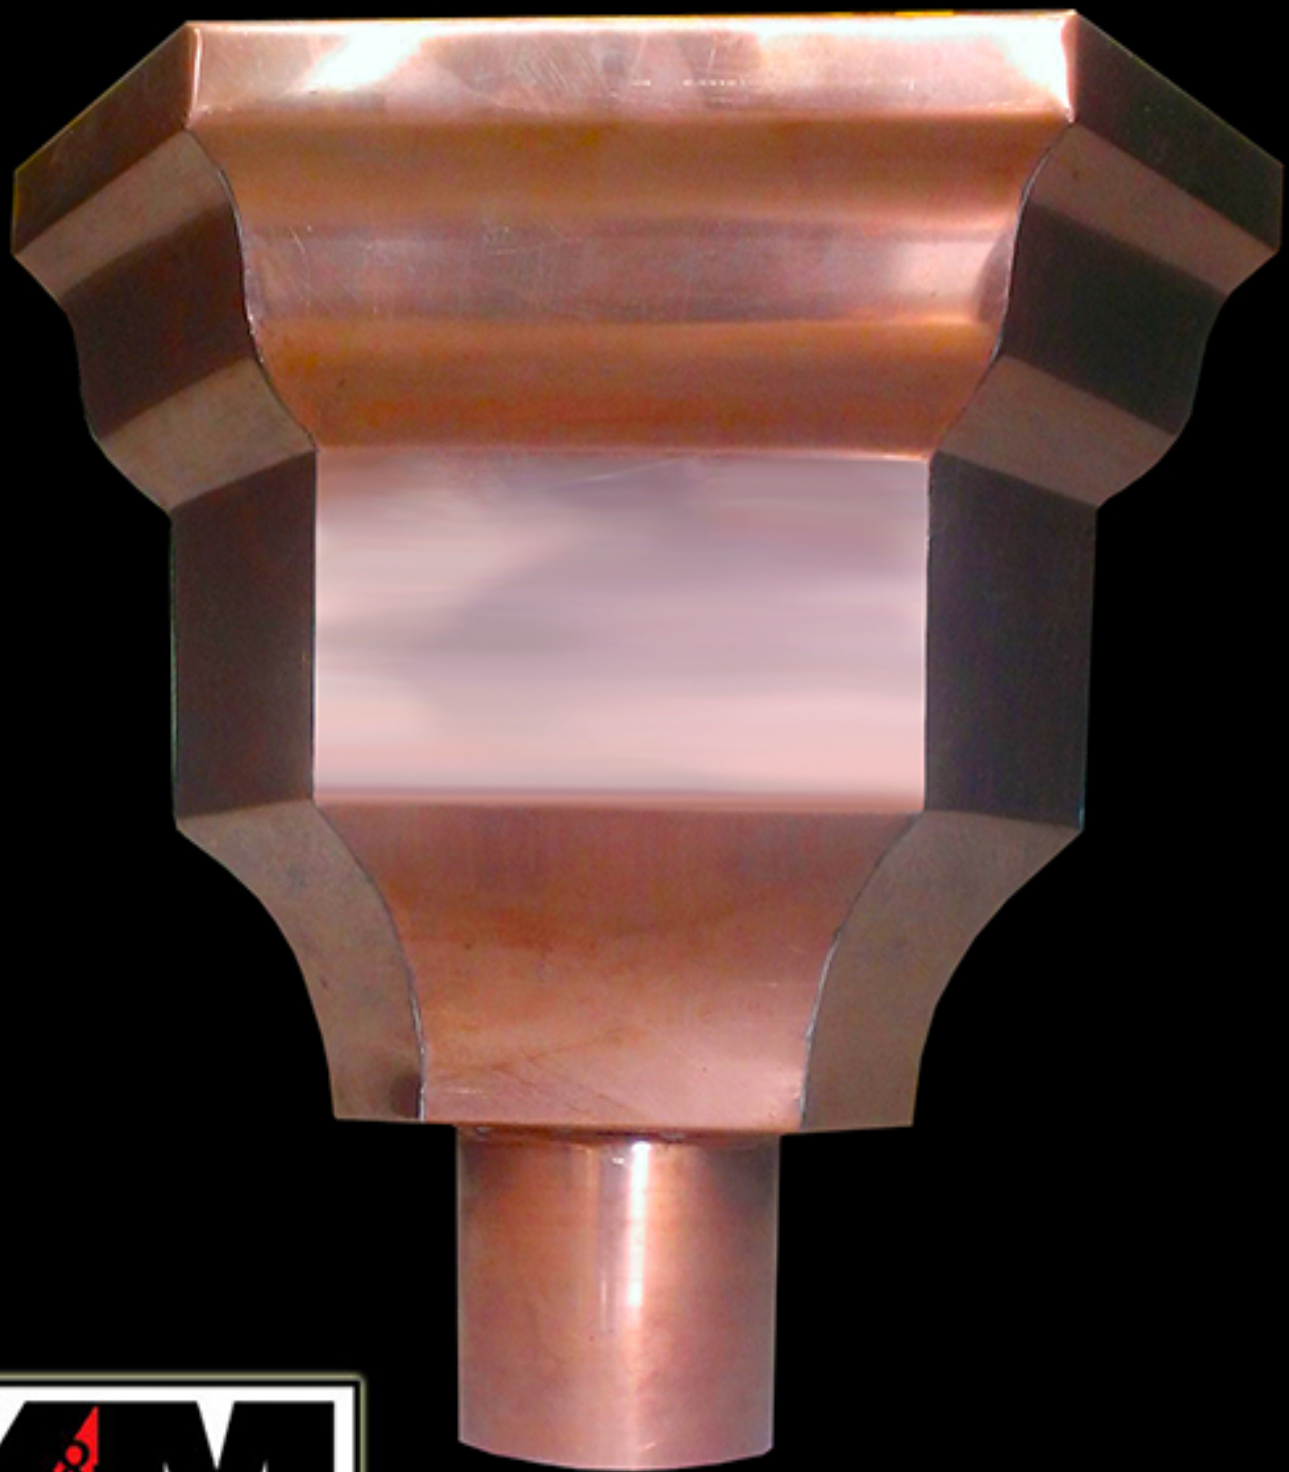

THE EXCALIBUR

Redefining Sheet Metal

EMAIL: info@kmsheetmetal.com

PH (919) 544-8887 FAX (919) 544-8898

1310 East Cornwallis Road | Durham, NC 27713

THE EXCALIBUR

-AVAILABLE IN COPPER, LEAD COATED COPPER, ZINC OR STEEL
 -CAN ACCOMODATE 3" & 4" ROUND DOWNSPOUT
 OR 2"x3" & 3"x4" CORRUGATED OR PLAIN DOWNSPOUT

OVAL OUTLET SIZE VARIES
 DEPENDING ON THE TYPE
 OF DOWNSPOUT SELECTED

1310 E. Cornwallis Rd.
 Durham, NC 27713
 P-(919) 544-8887 F- 544-8898

info@kmsheetmetal.com - www.kmsheetmetal.com

EXCALIBUR

CONDUCTOR HEAD