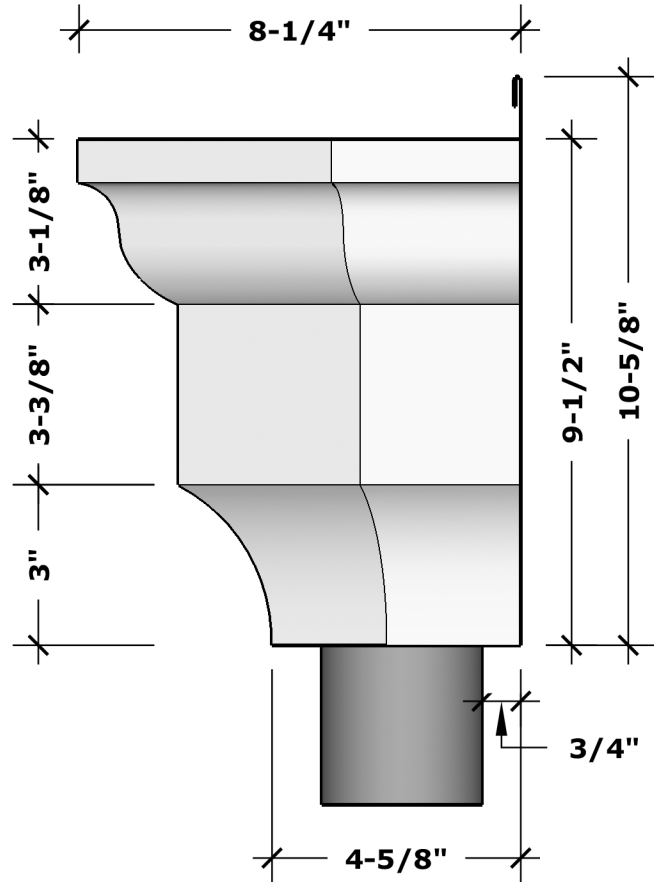

THE EXCALIBUR

Redefining Sheet Metal

EMAIL: info@kmsheetmetal.com

PH (919) 544-8887 FAX (919) 544-8898

1310 East Cornwallis Road | Durham, NC 27713

THE EXCALIBUR

-AVAILABLE IN COPPER, LEAD COATED COPPER, ZINC OR STEEL
 -CAN ACCOMODATE 3" & 4" ROUND DOWNSPOUT
 OR 2"x3" & 3"x4" CORRUGATED OR PLAIN DOWNSPOUT

OVAL OUTLET SIZE VARIES
 DEPENDING ON THE TYPE
 OF DOWNSPOUT SELECTED

1310 E. Cornwallis Rd.
 Durham, NC 27713
 P-(919) 544-8887 F- 544-8898

info@kmsheetmetal.com - www.kmsheetmetal.com

EXCALIBUR

CONDUCTOR HEAD