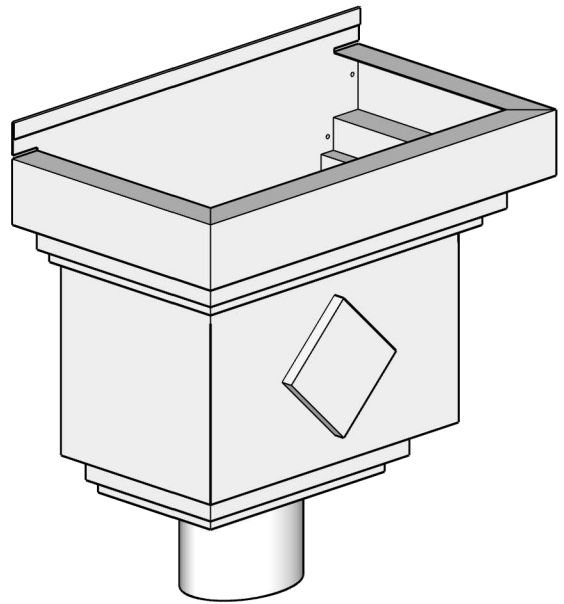

# The Koeleveld Conductor Head

## Available Downspout Options

2"x3 and 3"x4" oval outlets  
Fits square and round downspouts