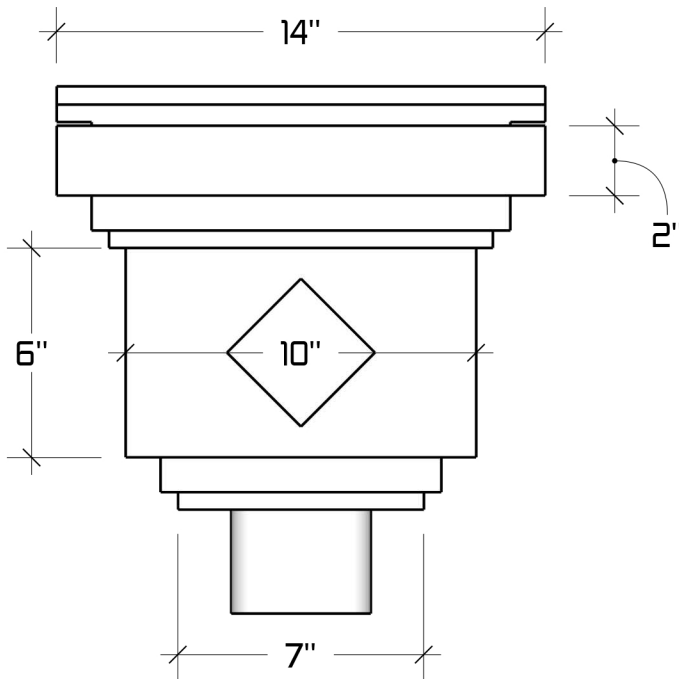

## Available Downspout Options

2"x3 and 3"x4" oval outlets  
Fits square and round downspouts