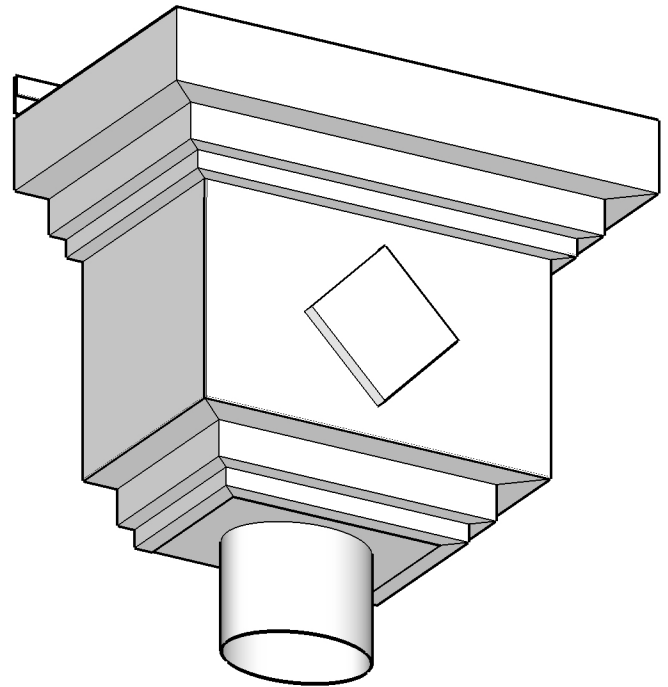

THE KOELEVELD

Redefining Sheet Metal

EMAIL: info@kmsheetmetal.com

PH (919) 544-8887 FAX (919) 544-8898

1310 East Cornwallis Road | Durham, NC 27713

THE KOELEVELD CONDUCTOR HEAD

- AVAILABLE IN COPPER, LEAD COATED COPPER, ZINC GALV-ALUME, PAINT GRIP OR .027 ALUMINUM & PRE-FINISHED STEEL STANDARD COLORS KYNAR FINISH
- **CUSTOM COLORS AVAILABLE AT AN INCREASED COST**
- CAN ACCOMODATE 3" & 4" ROUND DOWNSPOUT OR 2"x3" & 3"x4" CORRUGATED OR PLAIN DOWNSPOUT