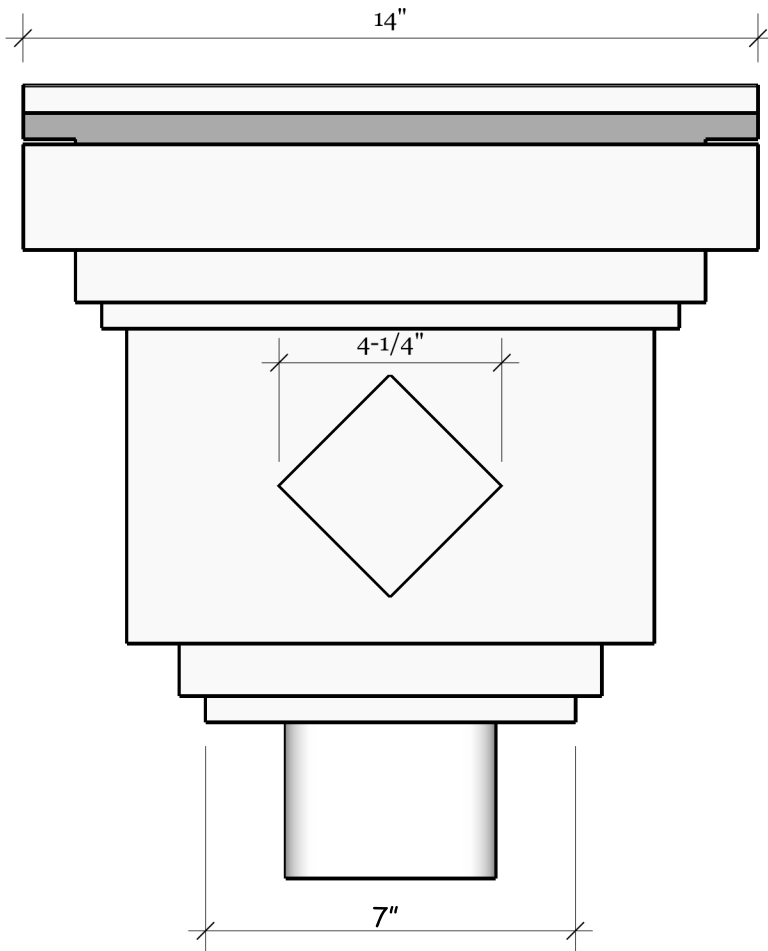

THE KOELEVELD

Redefining Sheet Metal

EMAIL: info@kmsheetmetal.com

PH (919) 544-8887 FAX (919) 544-8898

1310 East Cornwallis Road | Durham, NC 27713

THE KOELEVELD CONDUCTOR HEAD

- AVAILABLE IN COPPER, LEAD COATED COPPER, ZINC GALV-ALUME, PAINT GRIP OR .027 ALUMINUM & PRE-FINISHED STEEL STANDARD COLORS KYNAR FINISH
- **CUSTOM COLORS AVAILABLE AT AN INCREASED COST**
- CAN ACCOMODATE 3" & 4" ROUND DOWNSPOUT OR 2"x3" & 3"x4" CORRUGATED OR PLAIN DOWNSPOUT