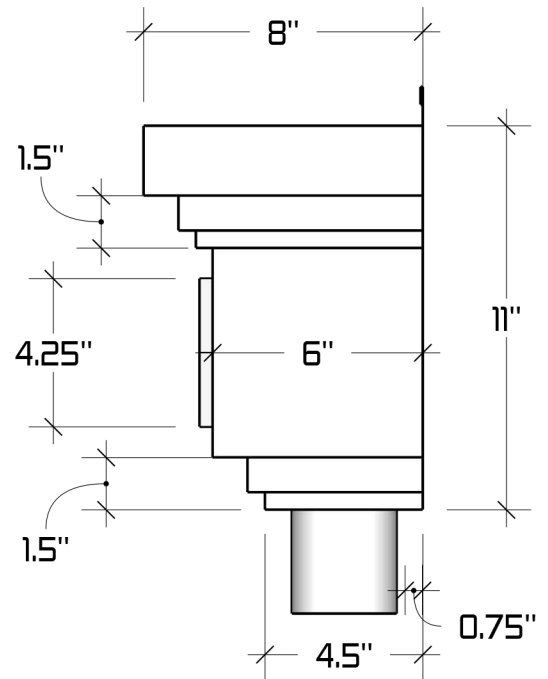

## Available Downspout Options

2"x3 and 3"x4" oval outlets  
Fits square and round downspouts