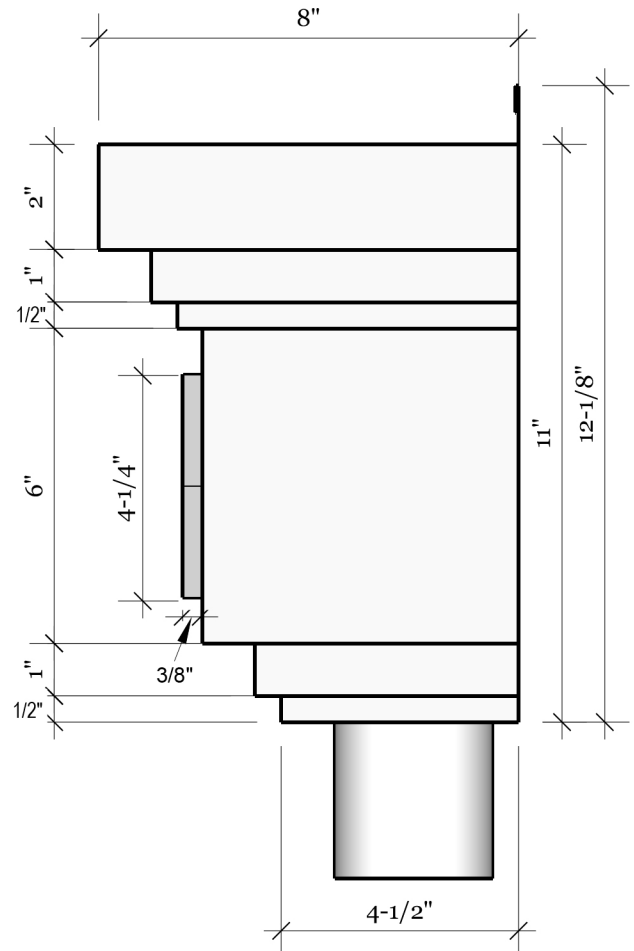

THE KOELEVELD

Redefining Sheet Metal

EMAIL: info@kmsheetmetal.com

PH (919) 544-8887 FAX (919) 544-8898

1310 East Cornwallis Road | Durham, NC 27713

THE KOELEVELD CONDUCTOR HEAD

- AVAILABLE IN COPPER, LEAD COATED COPPER, ZINC GALV-ALUME, PAINT GRIP OR .027 ALUMINUM & PRE-FINISHED STEEL STANDARD COLORS KYNAR FINISH
- **CUSTOM COLORS AVAILABLE AT AN INCREASED COST**
- CAN ACCOMODATE 3" & 4" ROUND DOWNSPOUT OR 2"x3" & 3"x4" CORRUGATED OR PLAIN DOWNSPOUT