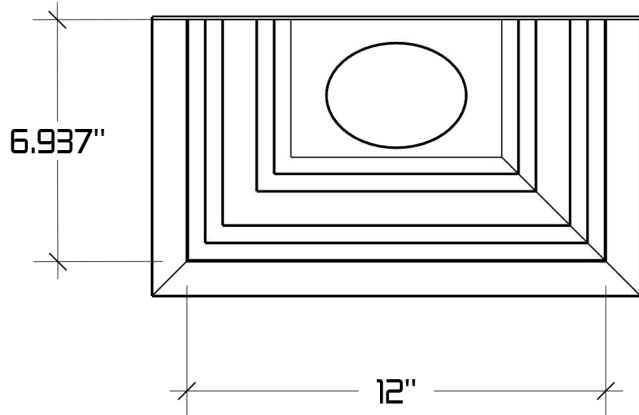

## Available Downspout Options

2"x3 and 3"x4" oval outlets  
Fits square and round downspouts