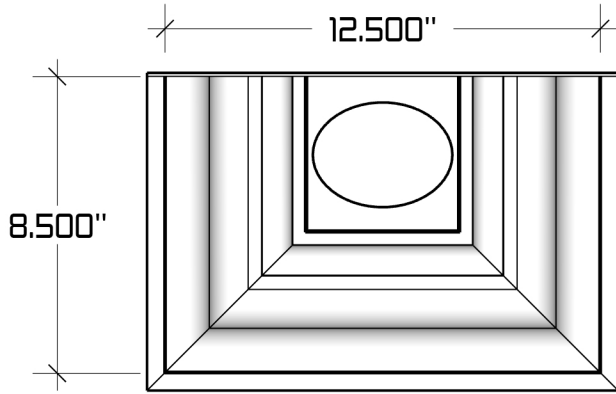

The Philadelphia Conductor Head

Available Downspout Options

2"x3" and 3"x4" oval outlets
Fits square and round downspouts

Available Materials

Soldered seams when possible, otherwise riveted.

Bonderized (Paint Grip), Copper, Freedom Gray®, Lead coated Copper, 2B 304 Stainless Steel.
Available in standard Powder Coated Colors. Other colors and materials may be available upon request.