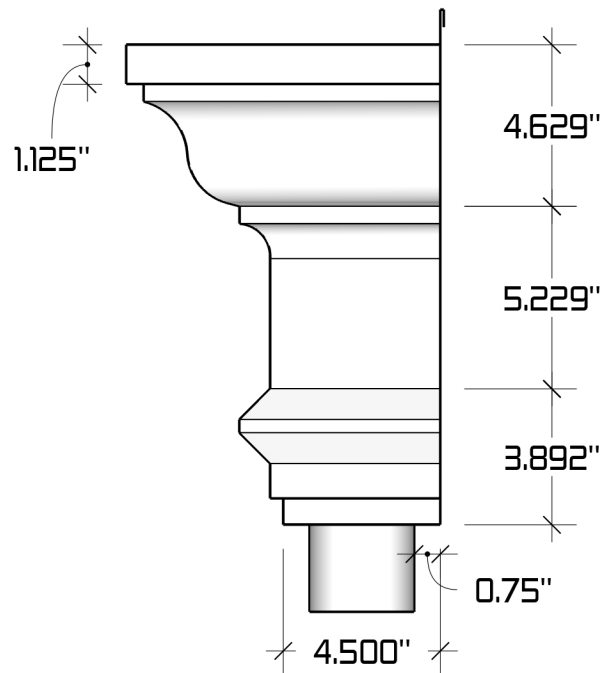

The Philadelphia Conductor Head

Available Downspout Options

2"x3" and 3"x4" oval outlets
Fits square and round downspouts

Available Materials

Soldered seams when possible, otherwise riveted.

Bonderized (Paint Grip), Copper, Freedom Gray®, Lead coated Copper, 2B 304 Stainless Steel.
Available in standard Powder Coated Colors. Other colors and materials may be available upon request.