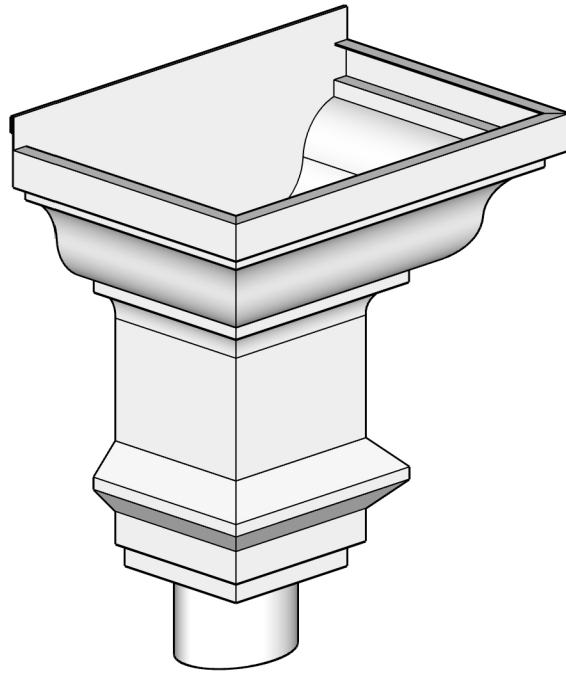

The Philadelphia Conductor Head

Available Downspout Options

2"x3" and 3"x4" oval outlets
Fits square and round downspouts

Available Materials

Soldered seams when possible, otherwise riveted.

Bonderized (Paint Grip), Copper, Freedom Gray®, Lead coated Copper, 2B 304 Stainless Steel.
Available in standard Powder Coated Colors. Other colors and materials may be available upon request.