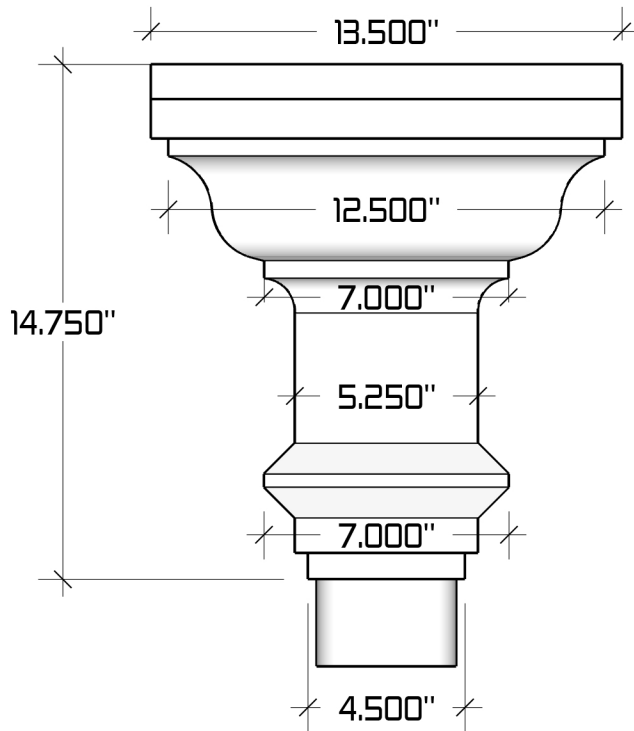

The Philadelphia Conductor Head

Available Downspout Options

2"x3" and 3"x4" oval outlets
Fits square and round downspouts

Available Materials

Soldered seams when possible, otherwise riveted.

Bonderized (Paint Grip), Copper, Freedom Gray®, Lead coated Copper, 2B 304 Stainless Steel.
Available in standard Powder Coated Colors. Other colors and materials may be available upon request.