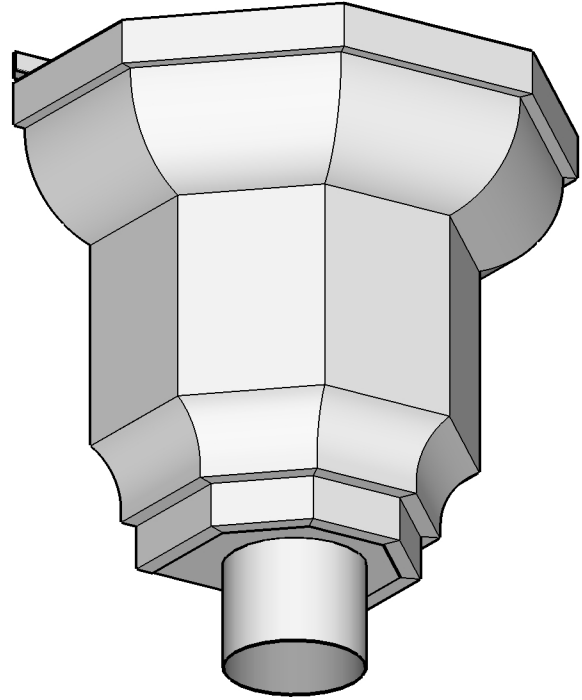

THE REGAL

Redefining Sheet Metal

EMAIL: info@kmsheetmetal.com

PH (919) 544-8887 FAX (919) 544-8898

1310 East Cornwallis Road | Durham, NC 27713

THE REGAL CONDUCTOR HEAD

- AVAILABLE IN COPPER, LEAD COATED COPPER, ZINC GALV-ALUME, PAINT GRIP OR .027 ALUMINUM & PRE-FINISHED STEEL STANDARD COLORS KYNAR FINISH
- **CUSTOM COLORS AVAILABLE AT AN INCREASED COST**
- CAN ACCOMMODATE 3", 4" & 5" ROUND DOWNSPOUT OR 2"x3", 3"x4" & 4"x5" CORRUGATED OR PLAIN DOWNSPOUT