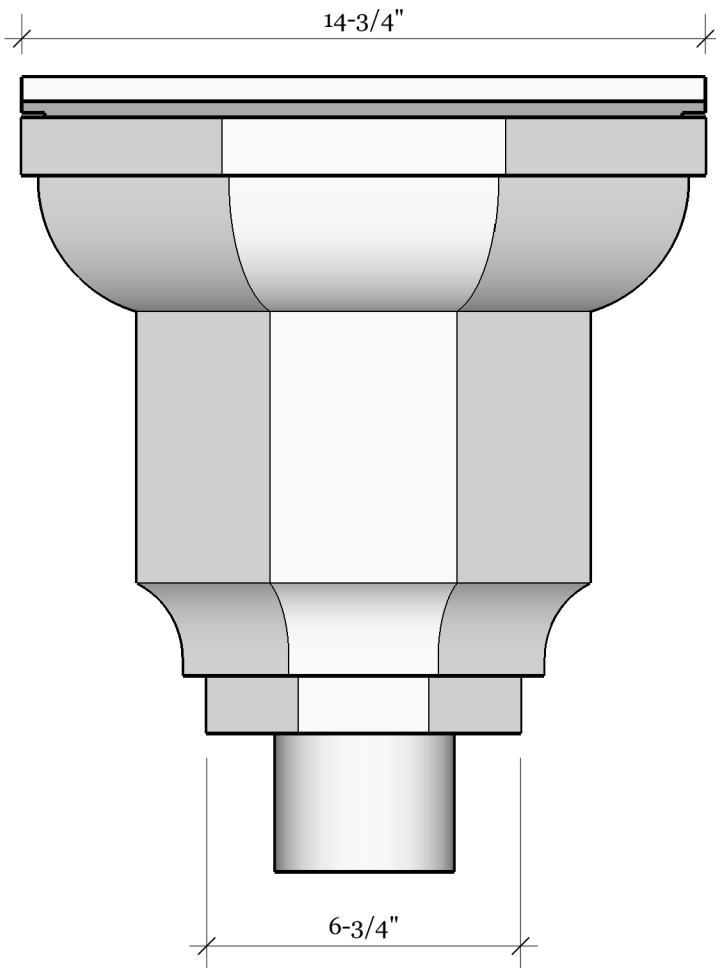

THE REGAL

Redefining Sheet Metal

EMAIL: info@kmsheetmetal.com

PH (919) 544-8887 FAX (919) 544-8898

1310 East Cornwallis Road | Durham, NC 27713

THE REGAL CONDUCTOR HEAD

- AVAILABLE IN COPPER, LEAD COATED COPPER, ZINC GALV-ALUME, PAINT GRIP OR .027 ALUMINUM & PRE-FINISHED STEEL STANDARD COLORS KYNAR FINISH
- **CUSTOM COLORS AVAILABLE AT AN INCREASED COST**
- CAN ACCOMMODATE 3", 4" & 5" ROUND DOWNSPOUT OR 2"x3", 3"x4" & 4"x5" CORRUGATED OR PLAIN DOWNSPOUT