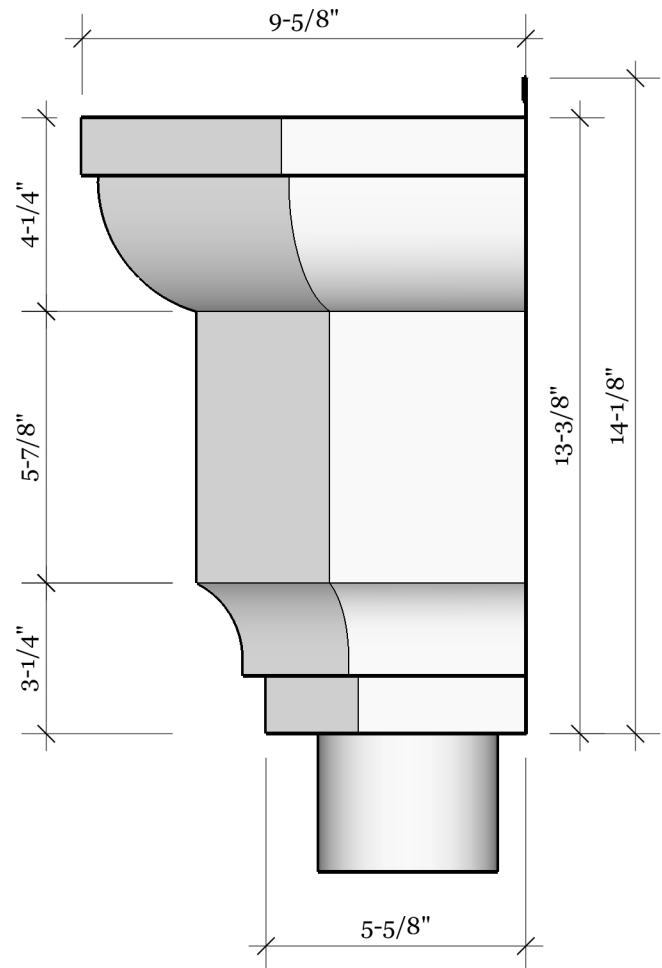

THE REGAL

Redefining Sheet Metal

EMAIL: info@kmsheetmetal.com

PH (919) 544-8887 FAX (919) 544-8898

1310 East Cornwallis Road | Durham, NC 27713

THE REGAL CONDUCTOR HEAD

- AVAILABLE IN COPPER, LEAD COATED COPPER, ZINC GALV-ALUME, PAINT GRIP OR .027 ALUMINUM & PRE-FINISHED STEEL STANDARD COLORS KYNAR FINISH
- **CUSTOM COLORS AVAILABLE AT AN INCREASED COST**
- CAN ACCOMMODATE 3", 4" & 5" ROUND DOWNSPOUT OR 2"x3", 3"x4" & 4"x5" CORRUGATED OR PLAIN DOWNSPOUT