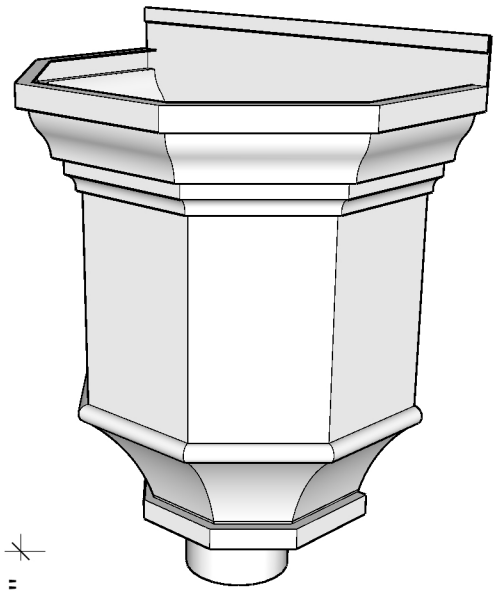

The Royal Conductor Head

Available Downspout Options

- 3" Oval Outlet for 2"x3" Square or 3" Round Downspout
- 4" Oval Outlet for 3"x4" Square or 4" Round Downspout
- 5" Oval Outlet for 4"x5" Square or 5" Round Downspout
- 6" Oval Outlet for 4"x6" Square or 6" Round Downspout

Available Materials

- Copper 16 oz. & 20oz.
- LCC 16 oz. & 20 oz.
- Freedom Gray® 16 oz. & 20oz.
- Zinc 0.7mm & 0.8mm

REVISIONS	
MM/DD/YY	REMARKS
1	...ORIGINAL DRAFT OF DRAWING
2	...
3	...
4	...
5	...