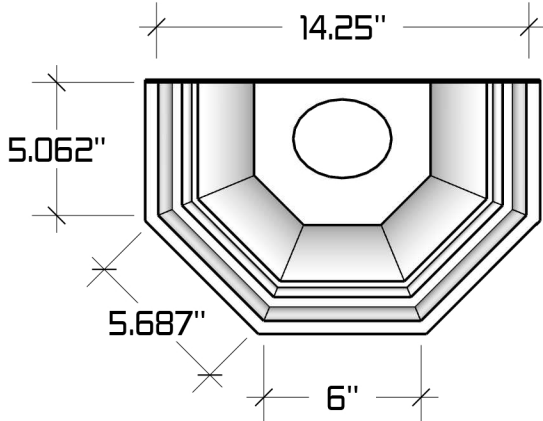

The Royal Conductor Head

Available Downspout Options

2"x3", 3"x4", 4"x5" and 5"x6" oval outlets
Fits square and round downspouts

Available Materials

Soldered seams when possible, otherwise riveted.

Bonderized (Paint Grip), Copper, Freedom Gray®, Lead coated Copper, 2B 304 Stainless Steel.
Available in standard Powder Coated Colors. Other colors and materials may be available upon request.