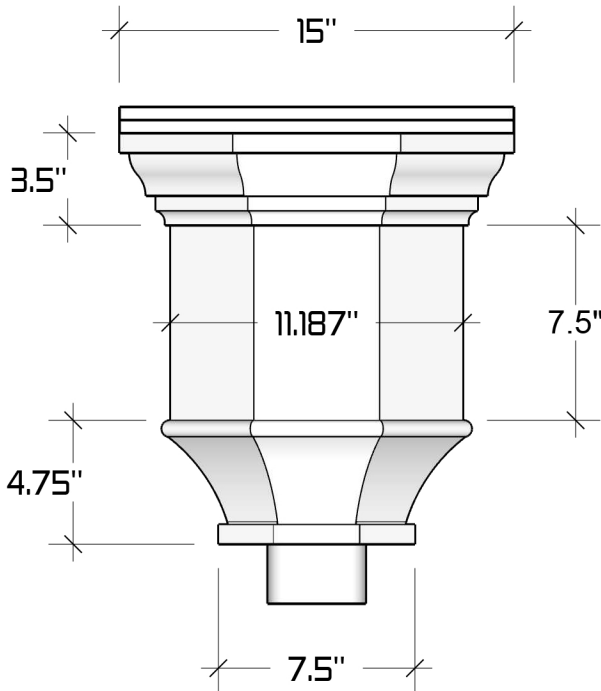

The Royal Conductor Head

Available Downspout Options

2"x3", 3"x4", 4"x5" and 5"x6" oval outlets
Fits square and round downspouts

Available Materials

Soldered seams when possible, otherwise riveted.

Bonderized (Paint Grip), Copper, Freedom Gray®, Lead coated Copper, 2B 304 Stainless Steel.
Available in standard Powder Coated Colors. Other colors and materials may be available upon request.