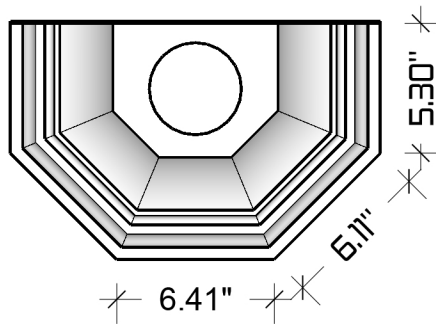

The Royal Conductor Head

Available Downspout Options

- 3" Oval Outlet for 2"x3" Square or 3" Round Downspout
- 4" Oval Outlet for 3"x4" Square or 4" Round Downspout
- 5" Oval Outlet for 4"x5" Square or 5" Round Downspout
- 6" Oval Outlet for 4"x6" Square or 6" Round Downspout

Available Materials

- Copper 16 oz. & 20oz.
- LCC 16 oz. & 20 oz.
- Freedom Gray® 16 oz. & 20oz.
- Zinc 0.7mm & 0.8mm

REVISIONS	
MM/DD/YY	REMARKS
1	...ORIGINAL DRAFT OF DRAWING
2	...
3	...
4	...
5	...