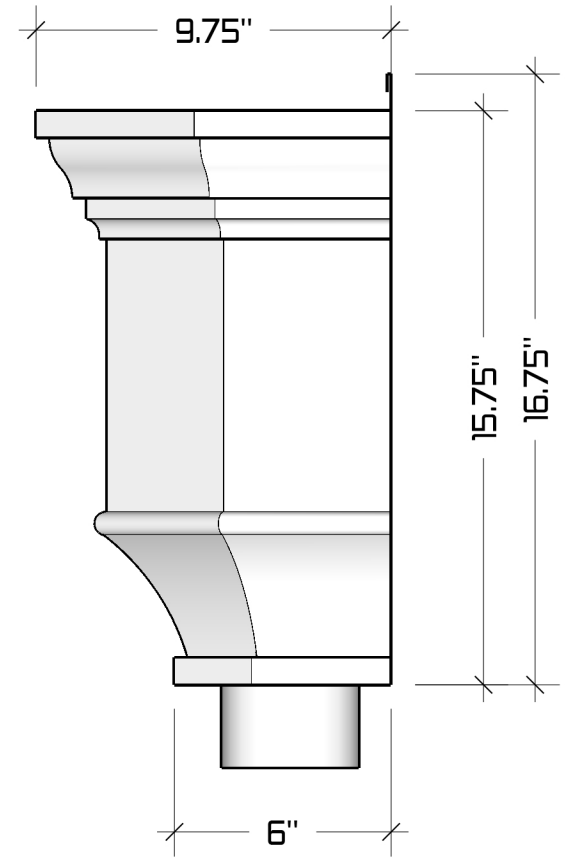

The Royal Conductor Head

Available Downspout Options

- 3" Oval Outlet for 2"x3" Square or 3" Round Downspout
- 4" Oval Outlet for 3"x4" Square or 4" Round Downspout
- 5" Oval Outlet for 4"x5" Square or 5" Round Downspout
- 6" Oval Outlet for 4"x6" Square or 6" Round Downspout

Available Materials

- Copper 16 oz. & 20oz.
- LCC 16 oz. & 20 oz.
- Freedom Gray® 16 oz. & 20oz.
- Zinc 0.7mm & 0.8mm

REVISIONS	
MM/DD/YY	REMARKS
1	...ORIGINAL DRAFT OF DRAWING
2	...
3	...
4	...
5	...