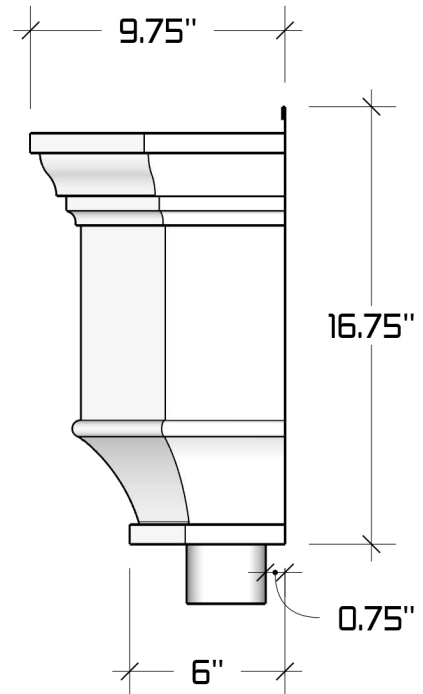

The Royal Conductor Head

Available Downspout Options

2"x3", 3"x4", 4"x5" and 5"x6" oval outlets
Fits square and round downspouts

Available Materials

Soldered seams when possible, otherwise riveted.

Bonderized (Paint Grip), Copper, Freedom Gray®, Lead coated Copper, 2B 304 Stainless Steel.
Available in standard Powder Coated Colors. Other colors and materials may be available upon request.