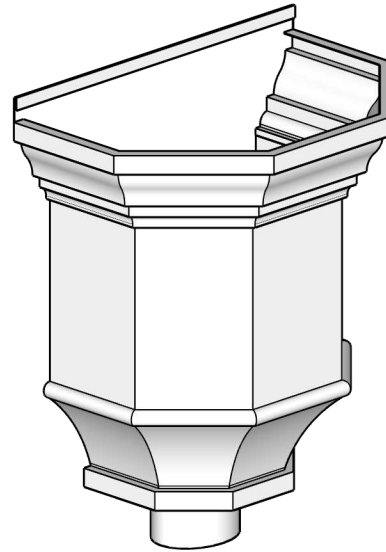

The Royal Conductor Head

Available Downspout Options

2"x3", 3"x4", 4"x5" and 5"x6" oval outlets
Fits square and round downspouts

Available Materials

Soldered seams when possible, otherwise riveted.

Bonderized (Paint Grip), Copper, Freedom Gray®, Lead coated Copper, 2B 304 Stainless Steel.
Available in standard Powder Coated Colors. Other colors and materials may be available upon request.