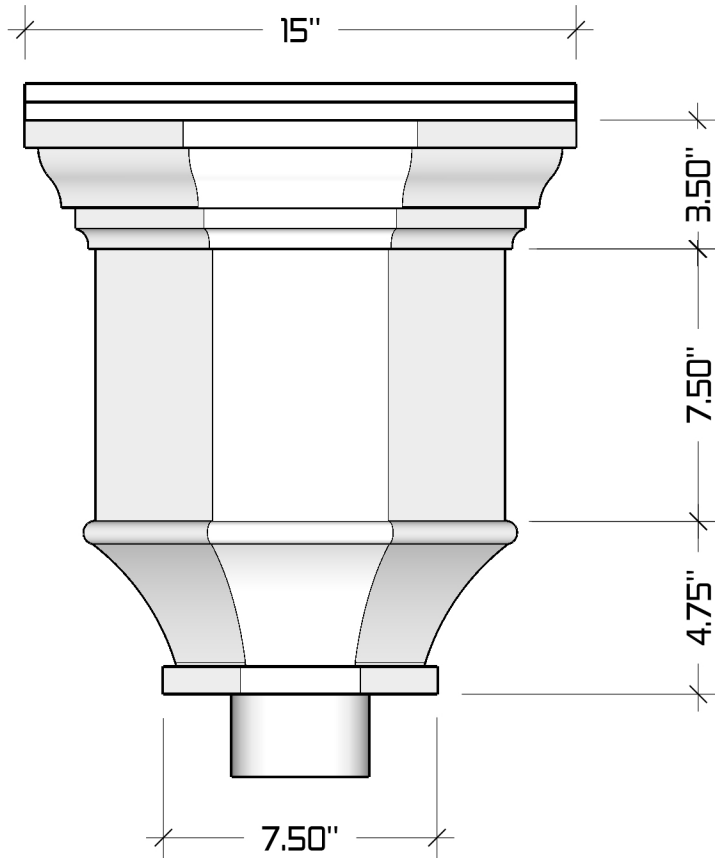

The Royal Conductor Head

Available Downspout Options

- 3" Oval Outlet for 2"x3" Square or 3" Round Downspout
- 4" Oval Outlet for 3"x4" Square or 4" Round Downspout
- 5" Oval Outlet for 4"x5" Square or 5" Round Downspout
- 6" Oval Outlet for 4"x6" Square or 6" Round Downspout

Available Materials

- Copper 16 oz. & 20oz.
- LCC 16 oz. & 20 oz.
- Freedom Gray® 16 oz. & 20oz.
- Zinc 0.7mm & 0.8mm

REVISIONS	
MM/DD/YY	REMARKS
1	...ORIGINAL DRAFT OF DRAWING
2	...
3	...
4	...
5	...