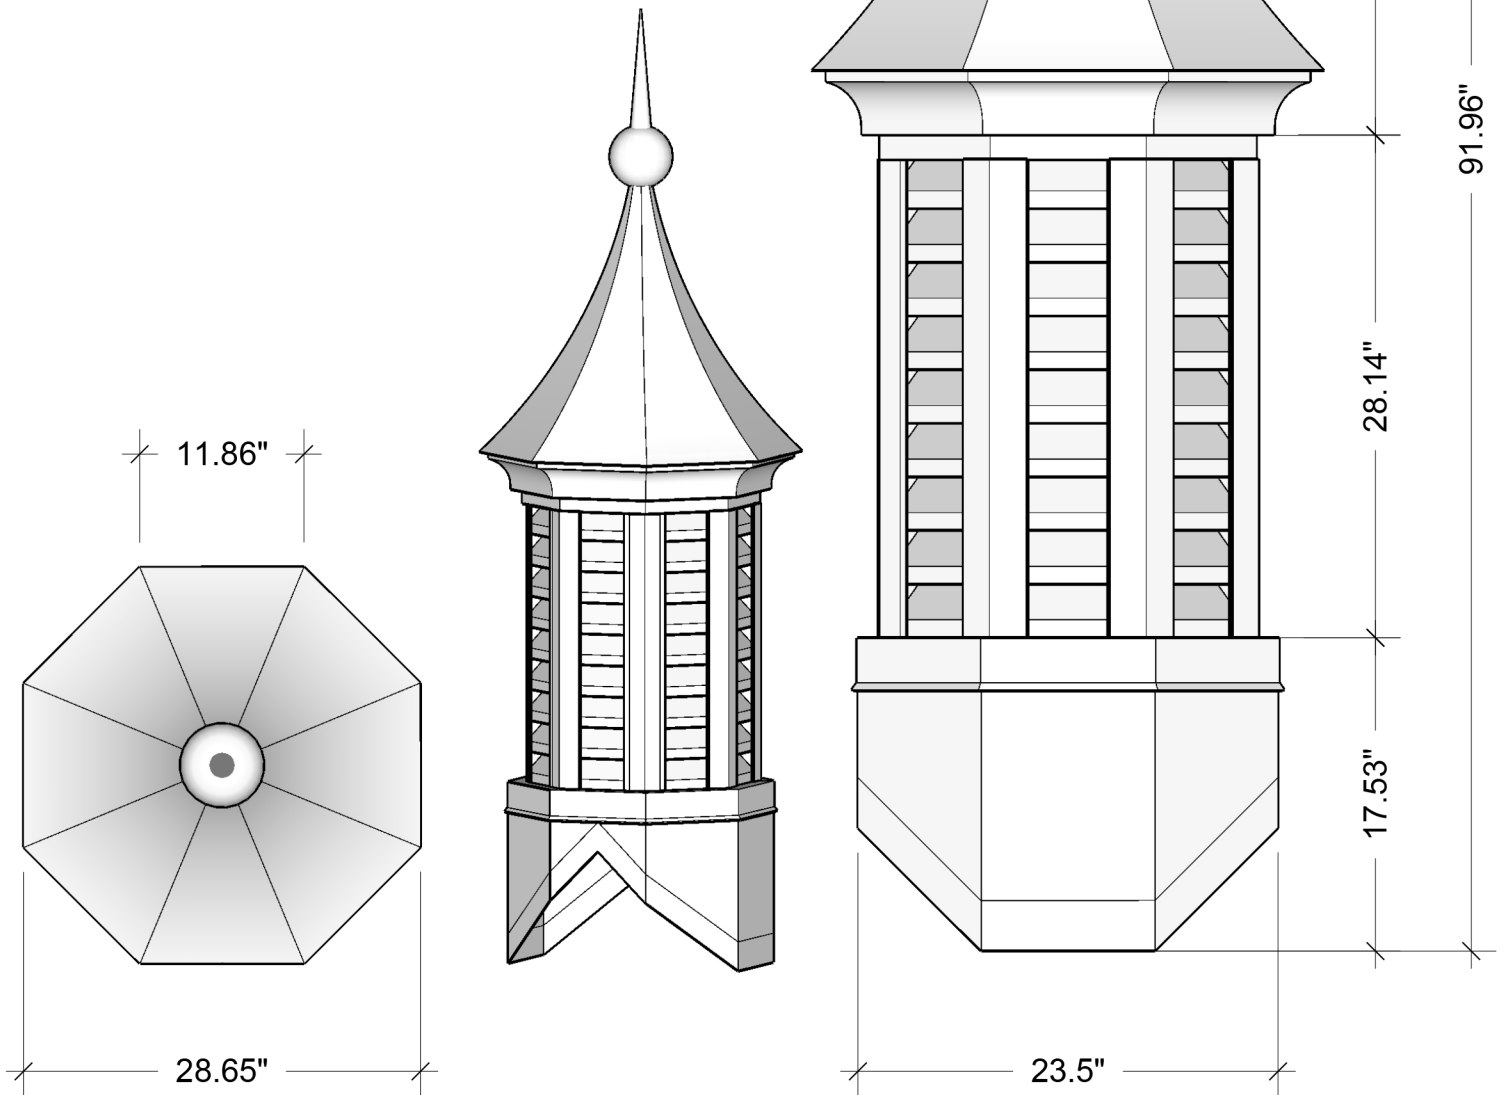

Available Materials

- 16 oz. Copper
- 20 oz. Copper
- 16 oz. Lead Coated Copper
- 20 oz. Lead Coated Copper
- 16 oz Freedom Gray
- 20 oz. Freedom Gray
- 24 Gauge Stainless Steel 2B 304

Roof Pitch _____

Note: Some adjustments to base will need to be made if the roof pitch is greater than a 12/12