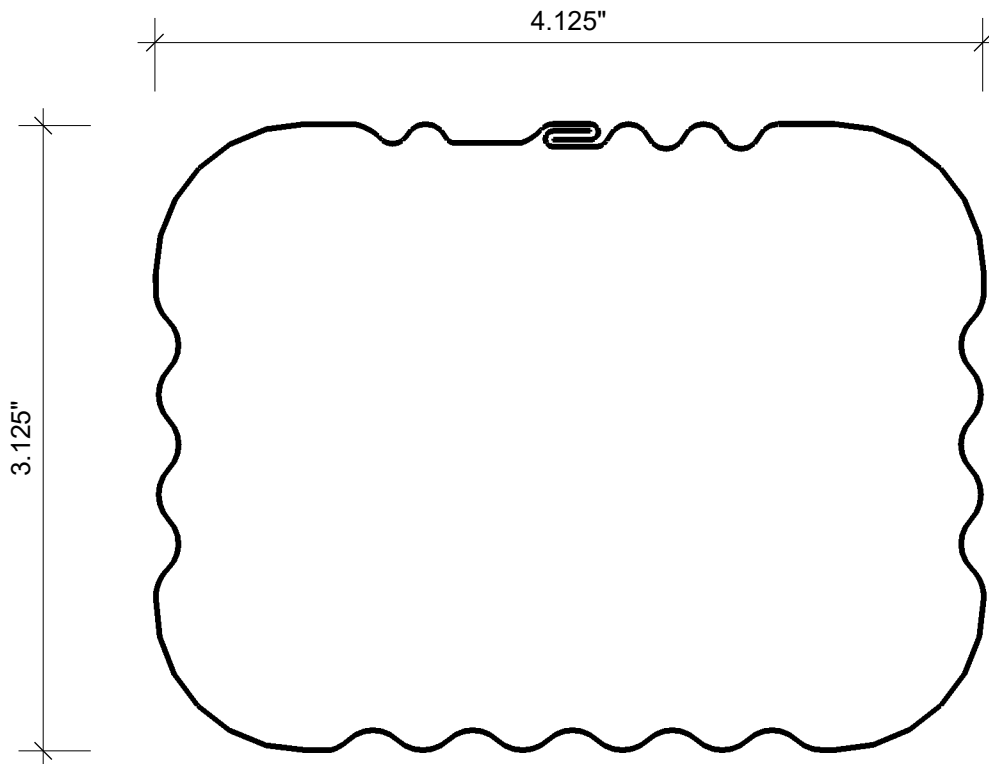

**Notes:**

Corrugated Downspout available in Standard 10'0" lengths or custom lengths up to 20'0" long  
 One end of Downspout is pre-cripped to allow for easy installation.

1310 E. Cornwallis Rd.  
 Durham, NC 27713  
 P-(919) 544-8887 F- 544-8898

info@kmsheetmetal.com - www.kmsheetmetal.com

**Corrugated 3" x 4" Downspout**

REVISIONS	
MM/DD/YY	REMARKS
1 03/26/2019	...ORIGINAL DRAFT OF DRAWING
2	...
3	...
4	...
5	...

**D 001**