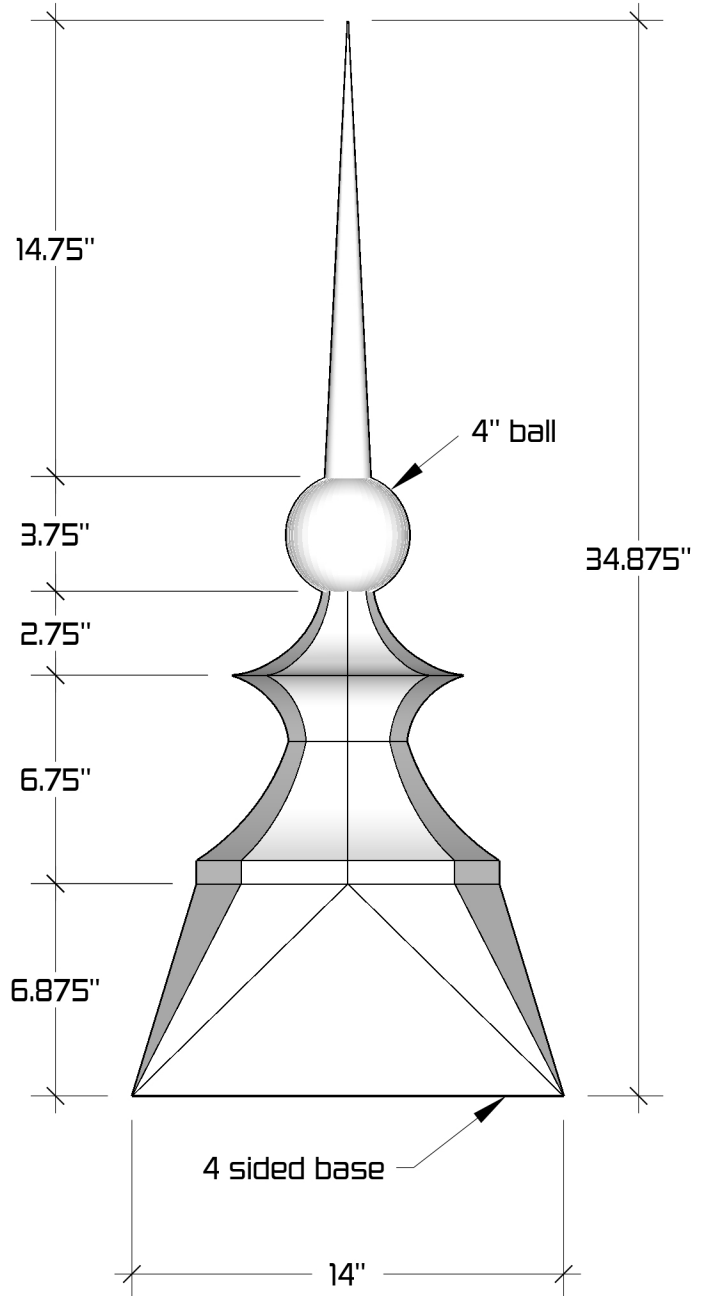

## Available Materials

Copper

Lead Coated Copper

Freedom Gray

24 Gauge Stainless Steel

24 Gauge Stainless Steel  
Powder Coated (Colored)

1310 E. Cornwallis Rd.  
Durham, NC - 27713  
(919) 544-8887 - Fax: 544-8898  
info@kmsheetmetal.com - www.kmsheetmetal.com