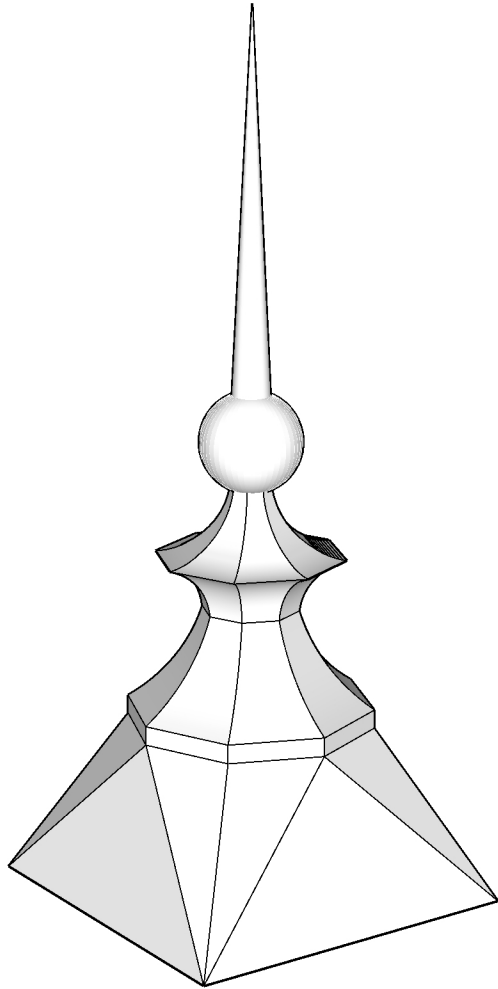

# The Cambridge Finial

## Available Materials

Copper

Lead Coated Copper

Freedom Gray

24 Gauge Stainless Steel

24 Gauge Stainless Steel  
Powder Coated (Colored)

1310 E. Cornwallis Rd.  
Durham, NC - 27713  
(919) 544-8887 - Fax: 544-8898  
info@kmsheetmetal.com - www.kmsheetmetal.com