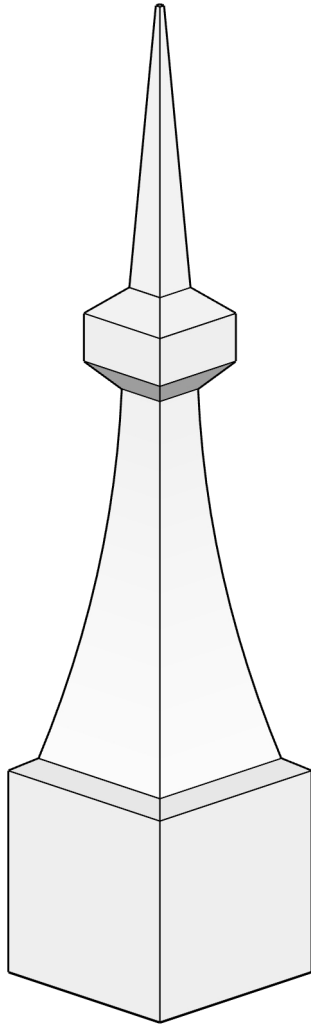

The Sentinel Large Finial

Available Materials

Copper

Lead Coated Copper

Freedom Gray

24 Gauge Stainless Steel

24 Gauge Stainless Steel
Powder Coated (Colored)

1310 E. Cornwallis Rd.
Durham, NC - 27713
(919) 544-8887 - Fax: 544-8898
info@kmsheetmetal.com - www.kmsheetmetal.com

The Sentinel Large Finial

#FN013L

REVISIONS	
MM/DD/YY	REMARKS
1	...ORIGINAL DRAFT OF DRAWING
2	...
3	...
4	...
5	...

100
0