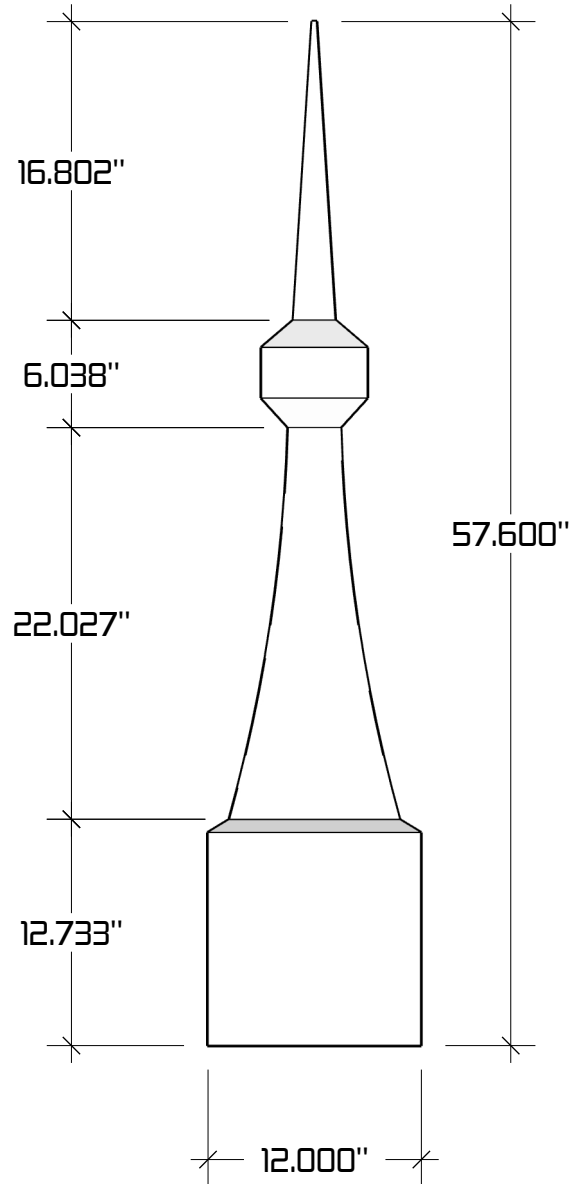

The Sentinel Large Finial

Available Materials

Copper

Lead Coated Copper

Freedom Gray

24 Gauge Stainless Steel

24 Gauge Stainless Steel
Powder Coated (Colored)

1310 E. Cornwallis Rd.
Durham, NC - 27713
(919) 544-8887 - Fax: 544-8898
info@kmsheetmetal.com - www.kmsheetmetal.com

The Sentinel Large Finial

#FN013L

REVISIONS	
MM/DD/YY	REMARKS
1	...ORIGINAL DRAFT OF DRAWING
2	...
3	...
4	...
5	...

100
0