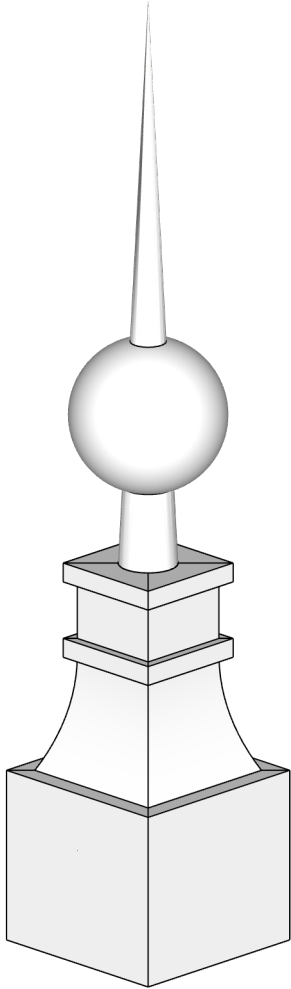

The Monarch Finial

Available Materials

Copper

Lead Coated Copper

Freedom Gray

24 Gauge Stainless Steel

24 Gauge Stainless Steel
Powder Coated (Colored)

1310 E. Cornwallis Rd.
Durham, NC - 27713
(919) 544-8887 - Fax: 544-8898
info@kmsheetmetal.com - www.kmsheetmetal.com

The Monarch Finial

#FN014

REVISIONS	
MM/DD/YY	REMARKS
1	...ORIGINAL DRAFT OF DRAWING
2	...
3	...
4	...
5	...

100
0