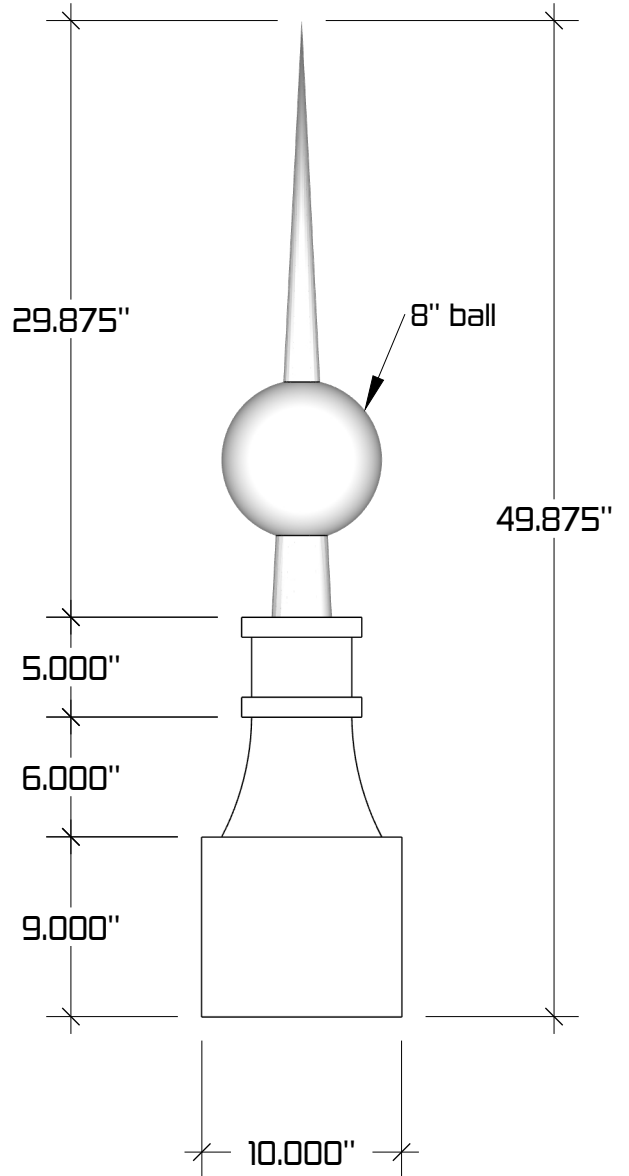

The Monarch Finial

Available Materials

Copper

Lead Coated Copper

Freedom Gray

24 Gauge Stainless Steel

24 Gauge Stainless Steel
Powder Coated (Colored)

1310 E. Cornwallis Rd.
Durham, NC - 27713
(919) 544-8887 - Fax: 544-8898
info@kmsheetmetal.com - www.kmsheetmetal.com

The Monarch Finial

#FN014

REVISIONS	
MM/DD/YY	REMARKS
1	...ORIGINAL DRAFT OF DRAWING
2	...
3	...
4	...
5	...

100
0