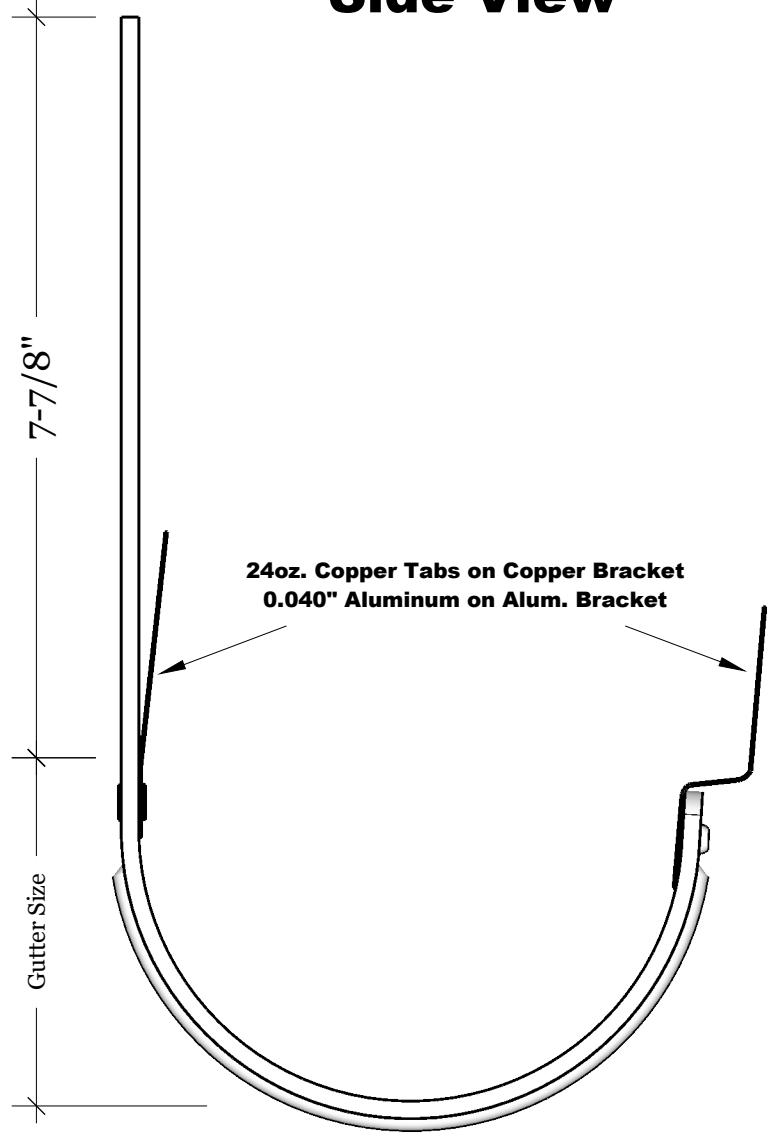

# Front View

Multiple Holes for Fastening & Adjustments

# Side View

24oz. Copper Tabs on Copper Bracket  
0.040" Aluminum on Alum. Bracket

Mount Directly to the Roof.

Fold over Tabs Secure Gutter in Place

Gutter Size	Length
5"	3"
6"	3.5"
8"	4.5"

## #16 Roof Mount Hanger

- Available for 5", 6", & 8" Half Round Gutter
- 3/16" x 1" Heavy Duty Bar Stock
- Pressed Formed Bracket w/ Stiffing Wedge
- Available in Copper or Alum. Paint to Match

1310 E. Cornwallis Rd.  
Durham, NC - 27713  
(919) 544-8887 - Fax: 544-8898  
info@kmsheetmetal.com - www.kmsheetmetal.com