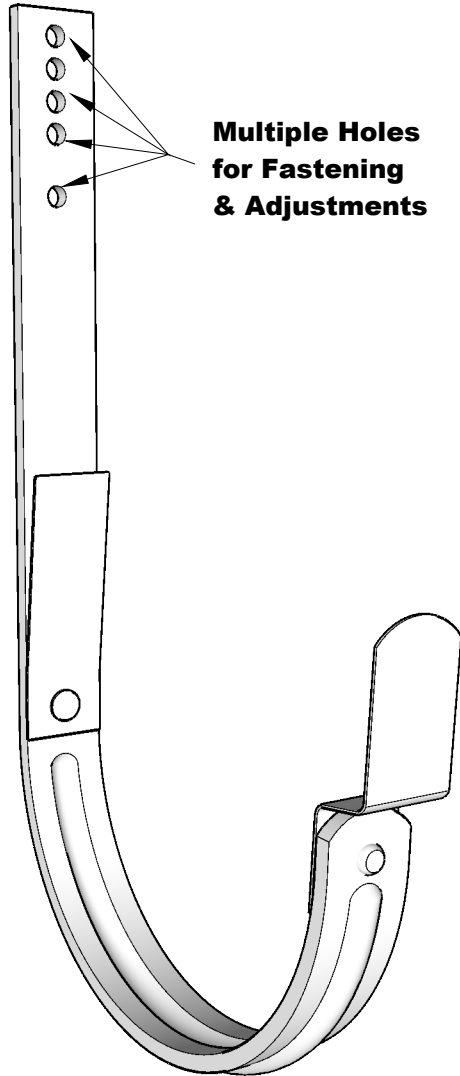

# Front View

Multiple Holes for Fastening & Adjustments

# Side View

24oz. Copper Tabs on Copper Bracket  
0.040" Aluminum on Alum. Bracket

Mount Directly to the Roof.

Fold over Tabs Secure Gutter in Place

Gutter Size	Length
5"	3"
6"	3.5"
8"	4.5"

## #16 Roof Mount Hanger

- Available for 5", 6", & 8" Half Round Gutter
- 3/16" x 1" Heavy Duty Bar Stock
- Pressed Formed Bracket w/ Stiffing Wedge
- Available in Copper or Alum. Paint to Match

1310 E. Cornwallis Rd.  
Durham, NC - 27713  
(919) 544-8887 - Fax: 544-8898  
info@kmsheetmetal.com - www.kmsheetmetal.com

## #16 Roof Mount Hanger

HALF ROUND GUTTER

REVISIONS	
MM/DD/YY	REMARKS
1	...ORIGINAL DRAFT OF DRAWING
2	...
3	...
4	...
5	...

D 001