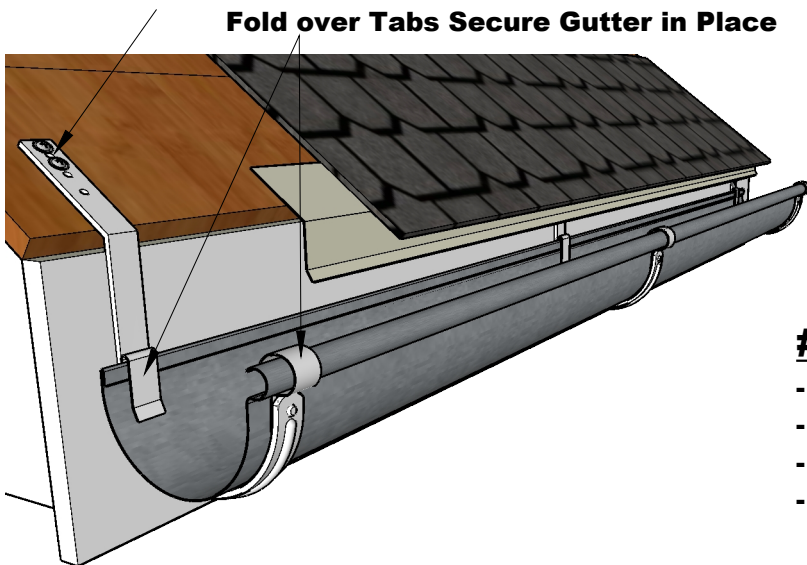

# Front View

Multiple Holes for Fastening & Adjustments

# Side View

24oz. Copper Tabs on Copper Bracket  
0.040" Aluminum on Alum. Bracket

Mount Directly to the Roof.

Fold over Tabs Secure Gutter in Place

Gutter Size	Length
5"	3"
6"	3.5"
8"	4.5"

## #16 Roof Mount Hanger

- Available for 5", 6", & 8" Half Round Gutter
- 3/16" x 1" Heavy Duty Bar Stock
- Pressed Formed Bracket w/ Stiffing Wedge
- Available in Copper or Alum. Paint to Match

1310 E. Cornwallis Rd.  
Durham, NC - 27713  
(919) 544-8887 - Fax: 544-8898  
info@kmsheetmetal.com - www.kmsheetmetal.com