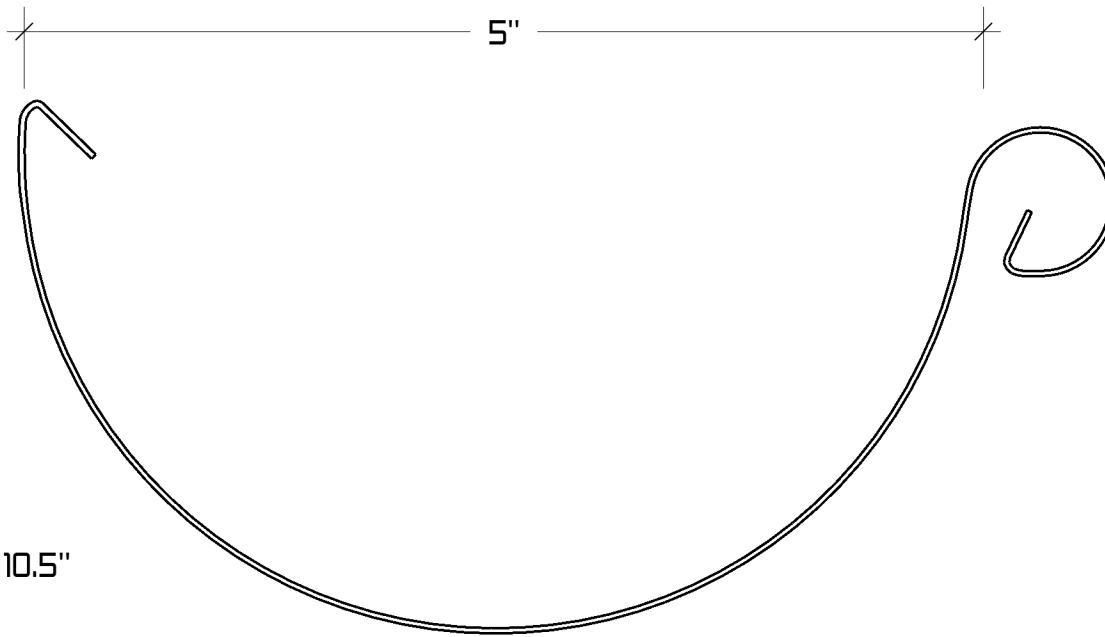

5" Single Traditional Euro Bead Gutter

Materials: copper, lead coated copper, freedom gray, galvalume and zinc.
Other materials upon request.

Lengths: 10' and 19.5'

Sizes: 5", 6", 7", 7.6" and others upon request.

Stock size: 10.5"
Scale: 1:1

1310 E. Cornwallis Rd.
Durham, NC - 27713
(919) 544-8887 - Fax: 544-8898
info@kmsheetmetal.com - www.kmsheetmetal.com

5" Euro Bead Gutter

REVISIONS	
MM/DD/YY	REMARKS
1	...ORIGINAL DRAFT OF DRAWING
2	...
3	...
4	...
5	...