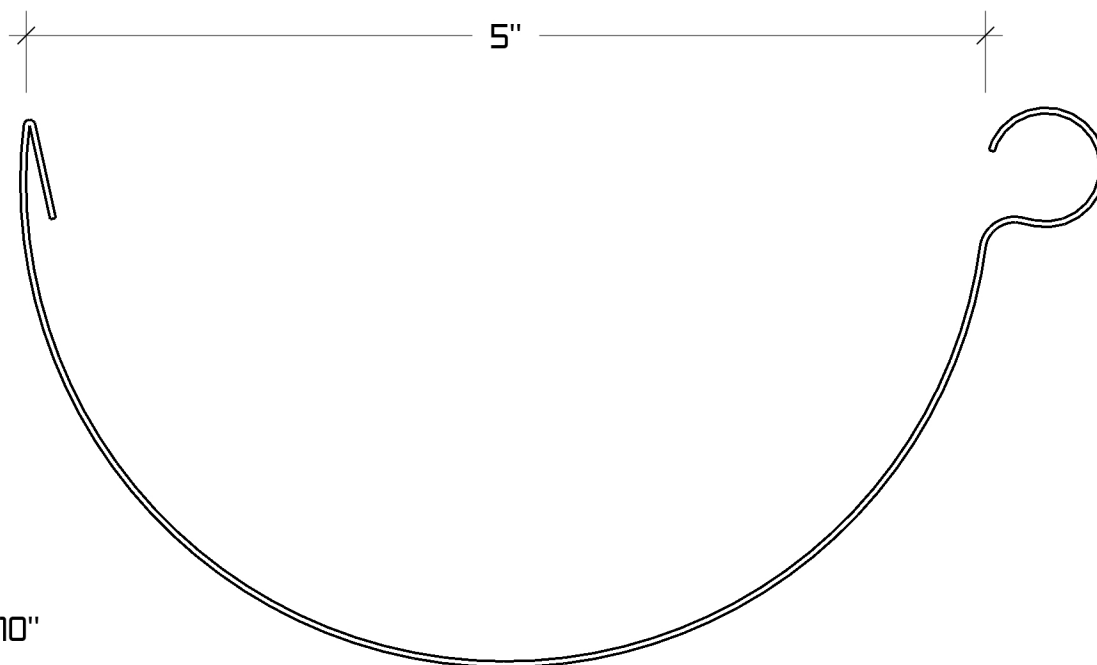

5" Reverse Bead Gutter

Materials: copper, lead coated copper, freedom gray, galvalume, aluminum, kynar aluminum, kynar galvalume (steel), galvalume plus and zinc. Other materials upon request.

Lengths: 10' and 20' (others for pickup orders)

Sizes: 5", 6", 7", 8" and others upon request.

Stock size: 10"
Scale: 1:1

1310 E. Cornwallis Rd.
Durham, NC - 27713
(919) 544-8887 - Fax: 544-8898
info@kmsheetmetal.com - www.kmsheetmetal.com

5" Reverse Bead Gutter