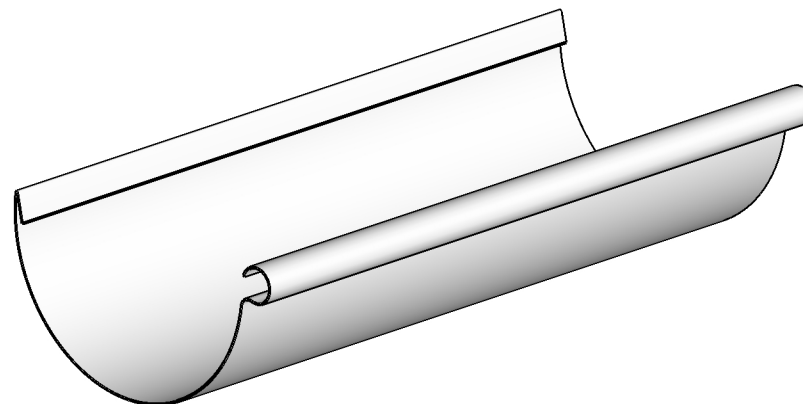

5" Reverse Bead Gutter

Materials: copper, lead coated copper, freedom gray, galvalume, aluminum, kynar aluminum, kynar galvalume (steel), galvalume plus and zinc. Other materials upon request.

Lengths: 10' and 20' (others for pickup orders)

Sizes: 5", 6", 7", 8" and others upon request.

Stock size: 10"
Scale: 1:1

1310 E. Cornwallis Rd.
Durham, NC - 27713
(919) 544-8887 - Fax: 544-8898
info@kmsheetmetal.com - www.kmsheetmetal.com

5" Reverse Bead Gutter