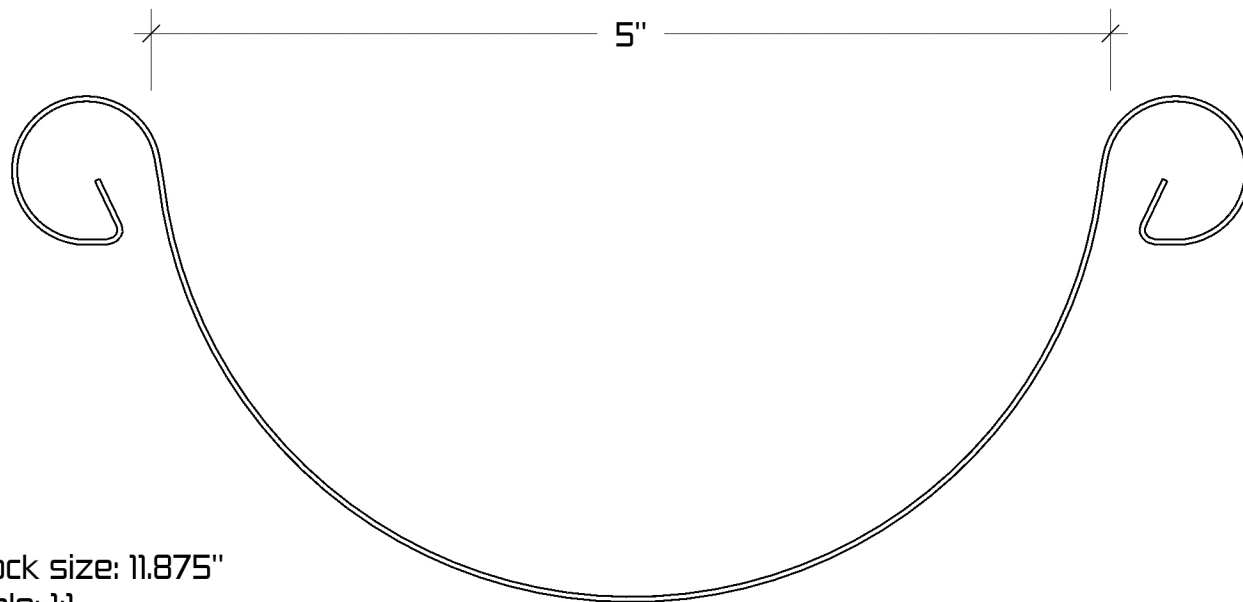

5" Traditional Double Bead Gutter

Materials: copper, lead coated copper, galvalume and zinc.
Other materials upon request.

Lengths: 10' and 19.5'

Sizes: 5", 6", 7", 7.6" and others upon request.

Stock size: 11.875"
Scale: 1:1

1310 E. Cornwallis Rd.
Durham, NC - 27713
(919) 544-8887 - Fax: 544-8898
info@kmsheetmetal.com - www.kmsheetmetal.com

5" Traditional Double Bead Gutter

REVISIONS	
MM/DD/YY	REMARKS
1	..ORIGINAL DRAFT OF DRAWING
2	...
3	...
4	...
5	...