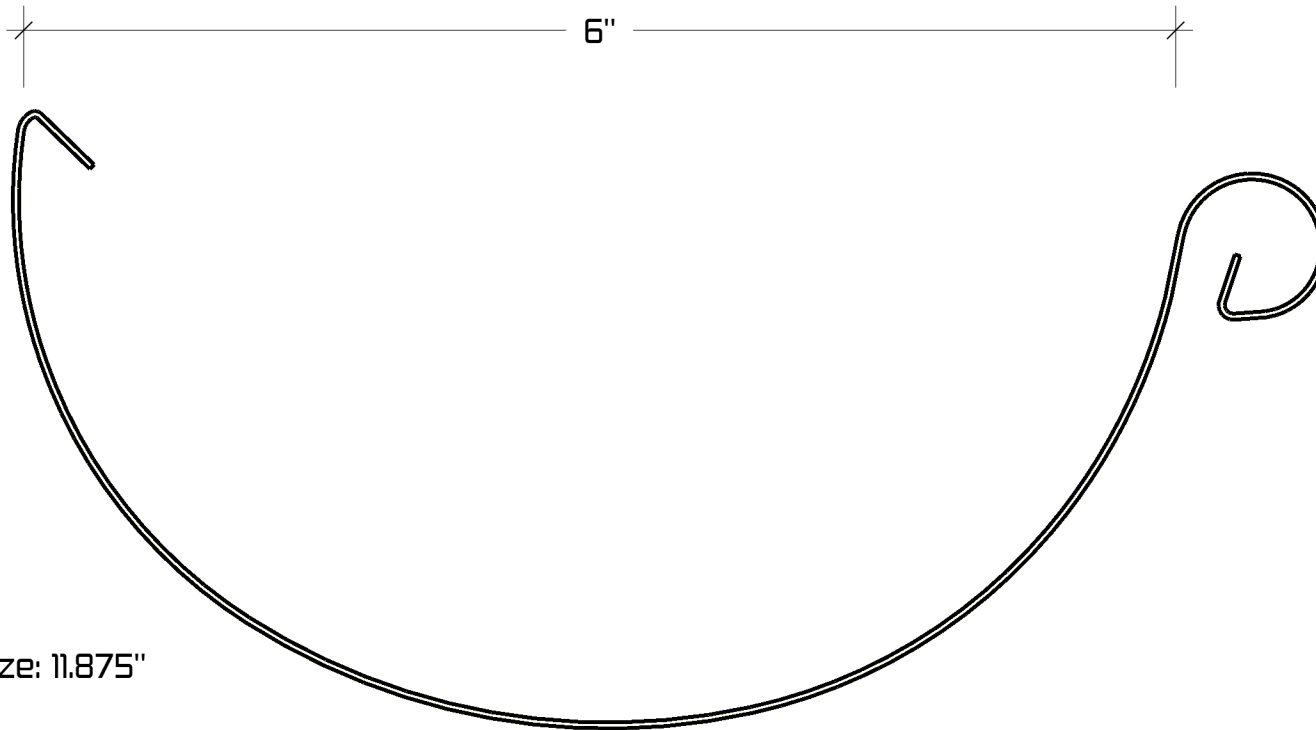

6" Single Traditional Euro Bead Gutter

Materials: copper, lead coated copper, freedom gray galvalume and zinc.
Other materials upon request.

Lengths: 10' and 19.5'

Sizes: 5", 6", 7", 7.6" and others upon request.

Stock size: 11.875"
Scale: 1:1

1310 E. Cornwallis Rd.
Durham, NC - 27713
(919) 544-8887 - Fax: 544-8898
info@kmsheetmetal.com - www.kmsheetmetal.com

6" Euro Bead Gutter

REVISIONS	
MM/DD/YY	REMARKS
1	...ORIGINAL DRAFT OF DRAWING
2	...
3	...
4	...
5	...