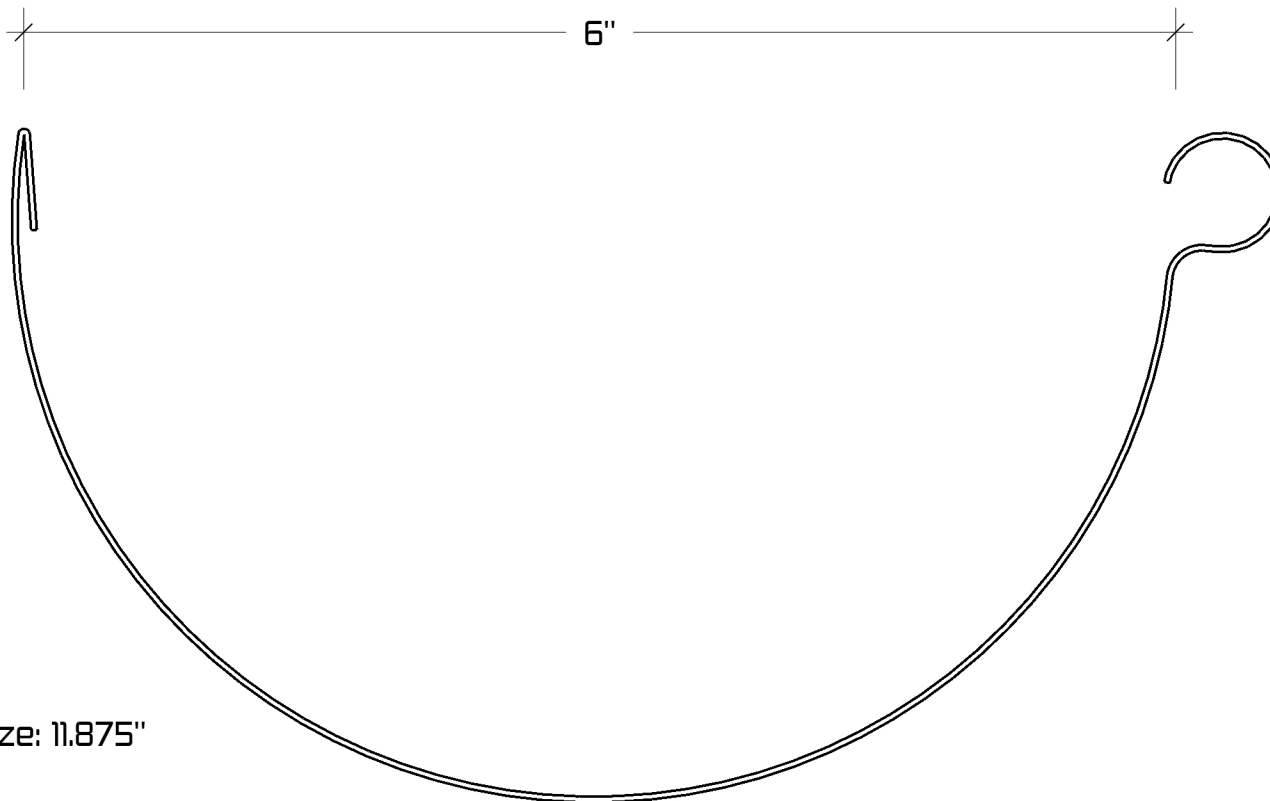

6" Reverse Bead Gutter

Materials: copper, lead coated copper, freedom gray, galvalume, aluminum, kynar aluminum, kynar galvalume (steel), galvalume plus and zinc. Other materials upon request.

Lengths: 10' and 20' (others for pickup orders)

Sizes: 5", 6", 7", 8" and others upon request.

Stock size: 11.875"
Scale: 1:1

1310 E. Cornwallis Rd.
Durham, NC - 27713
(919) 544-8887 - Fax: 544-8898
info@kmsheetmetal.com - www.kmsheetmetal.com

6" Reverse Bead Gutter