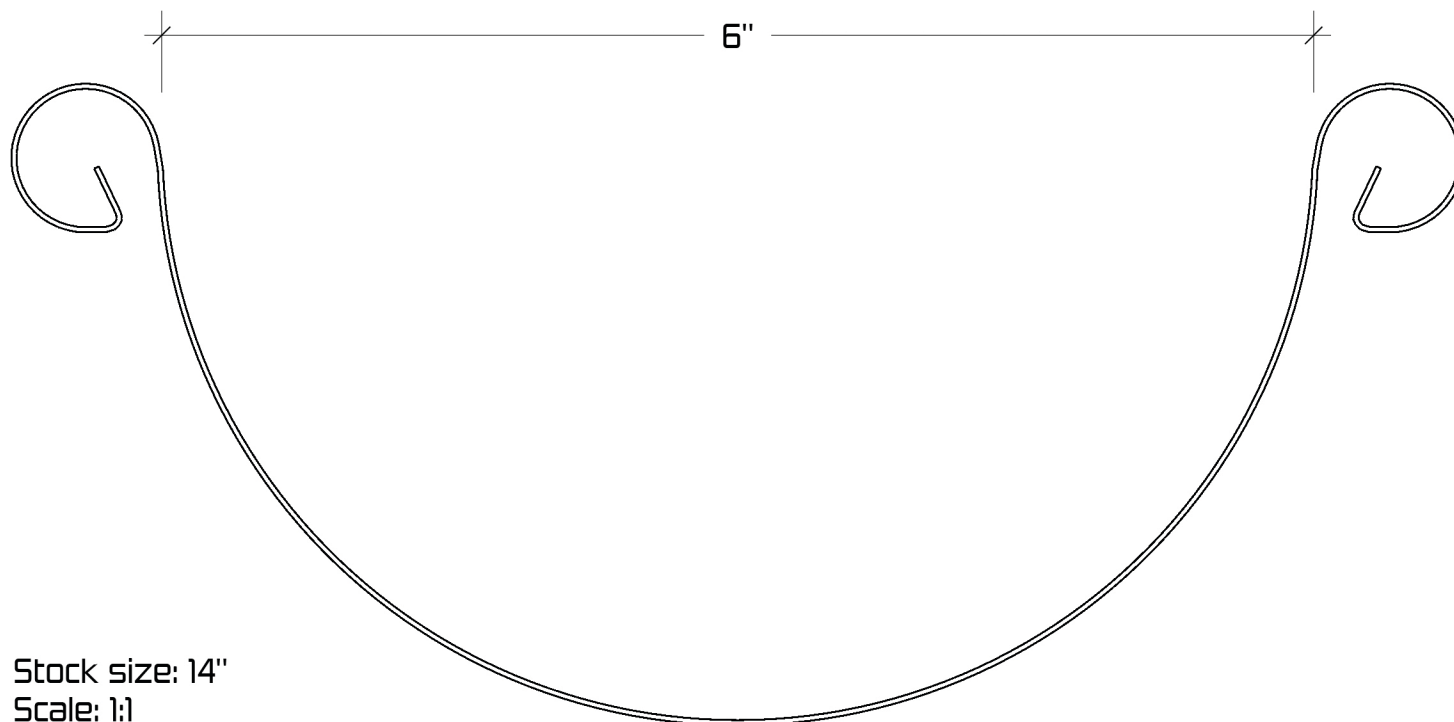

# 6" Traditional Double Bead Gutter

Materials: copper, lead coated copper, galvalume and zinc.  
Other materials upon request.

Lengths: 10' and 19.5'

Sizes: 5", 6", 7", 7.6" and others upon request.

Stock size: 14"  
Scale: 1:1

## 6" Traditional Double Bead Gutter

REVISIONS	
MM/DD/YY	REMARKS
1	...ORIGINAL DRAFT OF DRAWING
2	...
3	...
4	...
5	...

001  
D