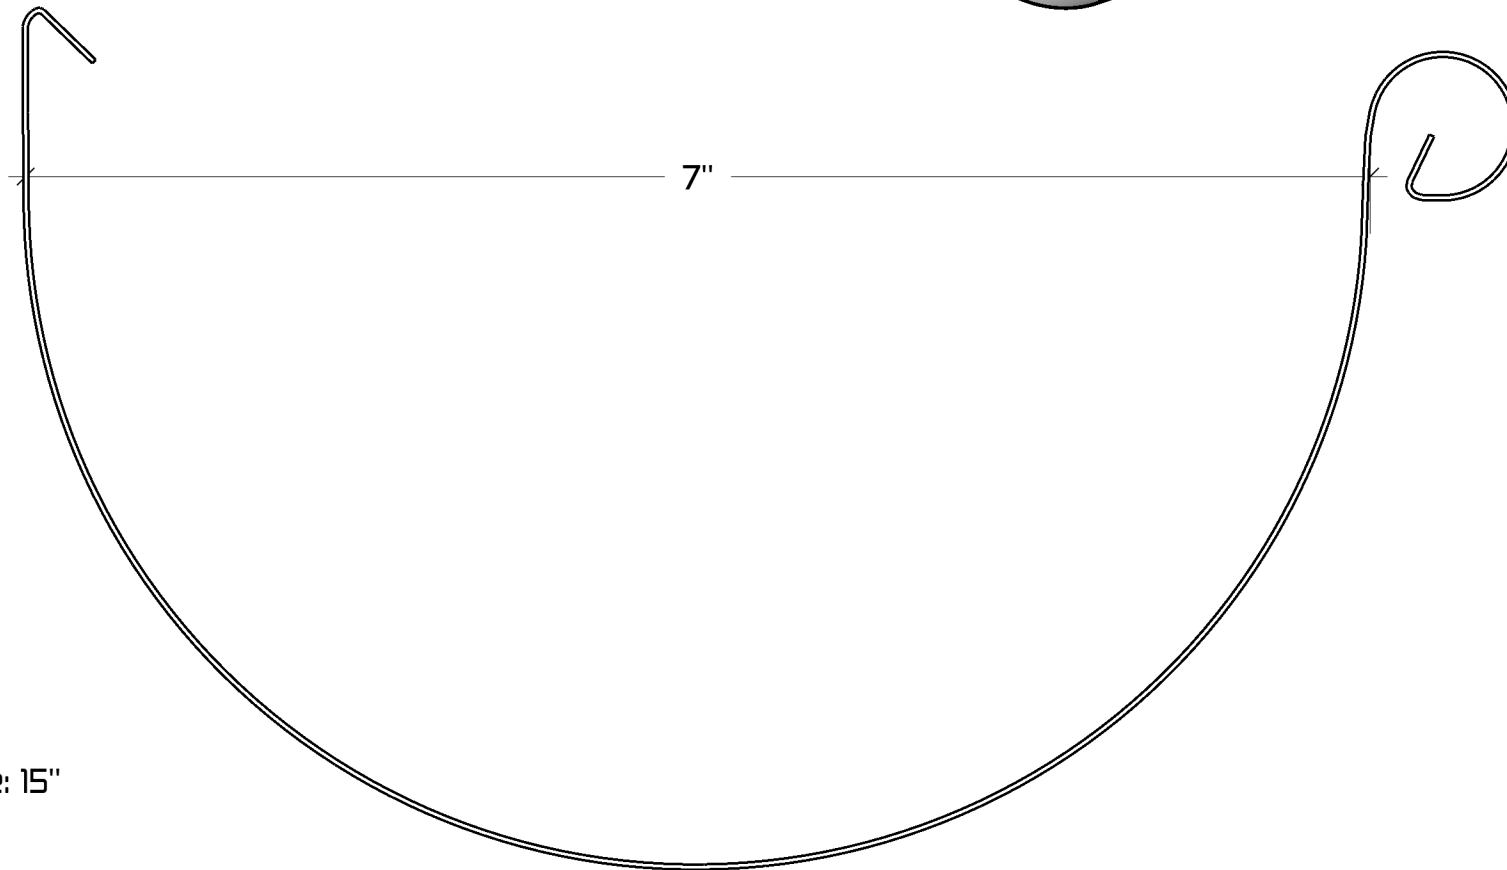

7" Single Traditional Euro Bead Gutter

Materials: copper, lead coated copper, freedom gray galvalume and zinc.
Other materials upon request.

Lengths: 10' and 19.5'

Sizes: 5", 6", 7", 7.6" and others upon request.

Stock size: 15"
Scale: 1:1

1310 E. Cornwallis Rd.
Durham, NC - 27713
(919) 544-8887 - Fax: 544-8898
info@kmsheetmetal.com - www.kmsheetmetal.com

7" Euro Bead Gutter

REVISIONS	
MM/DD/YY	REMARKS
1	...ORIGINAL DRAFT OF DRAWING
2	...
3	...
4	...
5	...